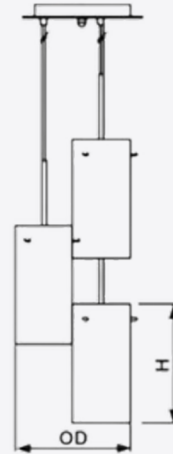

#### FIXTURE INFORMATION

Size	Housing	Shade	Lamp	Mounting	Color	
9W - 27W	Die-Formed Cold-Rolled Steel	Opal Glass	Omni Directional Dimmable E26 LED Bulb	Ceiling	<ul style="list-style-type: none"> <li>Black</li> <li>Satin Nickel</li> <li>Oil Rubbed Bronze</li> </ul>	
Voltage	Dimming Range	Dimming Protocol	PF	THD	CRI	Warranty
120V	1%	Triac (Leading Edge)	.98	<10%	80	10 Year

## DIMENSIONS

1 Lamp

(OD x H x H1)  
4.8" x 9.8" x 42.0"

**Note:** H1- Total Height

3 Lamp

(OD x H x H1)  
11.0" x 9.8" x 6'

**Note:** H1- Hanging Cord Length