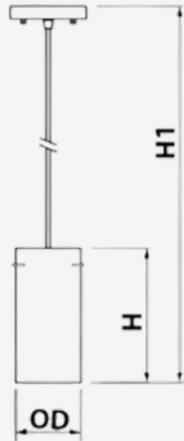

#### FIXTURE INFORMATION

Size	Housing	Shade	Lamp	Mounting	Color	
9W - 27W	Die-Formed Cold-Rolled Steel	Opal Glass	Omni Directional Dimmable E26 LED Bulb	Ceiling	<ul style="list-style-type: none"> <li>Black</li> <li>Satin Nickel</li> <li>Oil Rubbed Bronze</li> </ul>	
Voltage	Dimming Range	Dimming Protocol	PF	THD	CRI	Warranty
120V	1%	Triac (Leading Edge)	.98	<10%	80	10 Year

## DIMENSIONS

1 Lamp

(OD x H x H1)  
4.8" x 9.8" x 42.0"

**Note:** H1- Total Height

3 Lamp

(OD x H x H1)  
11.0" x 9.8" x 6'

**Note:** H1- Hanging Cord Length