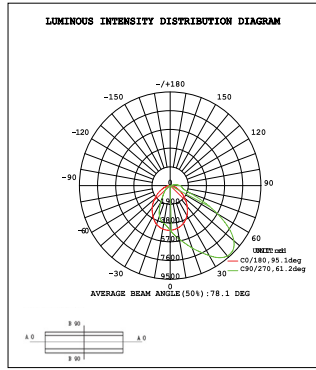

Dimension

Item	Wide	Depth	Height	Weight
28W-70W	14.03"	7.82"	6.26"	6.99 lbs
48-120W	13.98"	6.08"	6.18"	9.1 lbs

Photometrics

28W-4000K

42W-4000K

56W-4000K

70W-4000K

48W-4000K

72W-4000K

966W-4000K

120W-4000K

Project Name	
Catalog #	
Job Type	
Prepared By	
Notes	

Fixture Ordering Information

Part #	Wattage	Lumens	Kelvin	Voltage	Distribution
LL-WPLSC-[28][42][56][70]-3CCT-UNV-BZ-PC	28W/42W/56W/70W	4483/5896/7740/9753	3000K 4000K 5000K	120-277	96.3 X 71°
LL-WPLSC-[48][72][96][120]-2CCT-UNV-BZ-PC	48W/72W/96W/120W	7496/10985/14162/17226	4000K 5000K	120-277	95.3 X 62.9°