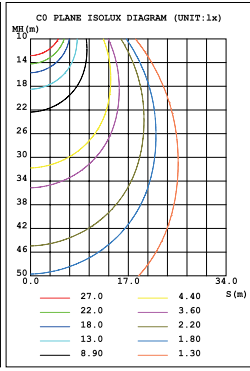

Performance Data

Lumen Output:

4,483 to 17,226 lm

Lumens Per Watt (typical):

140 lm/W

CCT:

3000K

4000K

Dimension

Item	Wide	Depth	Height	Weight
28W-70W	14.03"	7.82"	6.26"	6.99 lbs
48-120W	13.98"	6.08"	6.18"	9.1 lbs

Photometrics

28W-4000K

42W-4000K

56W-4000K

70W-4000K

48W-4000K

72W-4000K

966W-4000K

120W-4000K

Project Name	
Catalog #	
Job Type	
Prepared By	
Notes	

Fixture Ordering Information

Part #	Wattage	Lumens	Kelvin	Voltage	Distribution
LL-WPLSC-[28][42][56][70]-3CCT-UNV-BZ-PC	28W/42W/56W/70W	4483/5896/7740/9753	3000K 4000K 5000K	120-277	96.3 X 71°
LL-WPLSC-[48][72][96][120]-2CCT-UNV-BZ-PC	48W/72W/96W/120W	7496/10985/14162/17226	4000K 5000K	120-277	95.3 X 62.9°