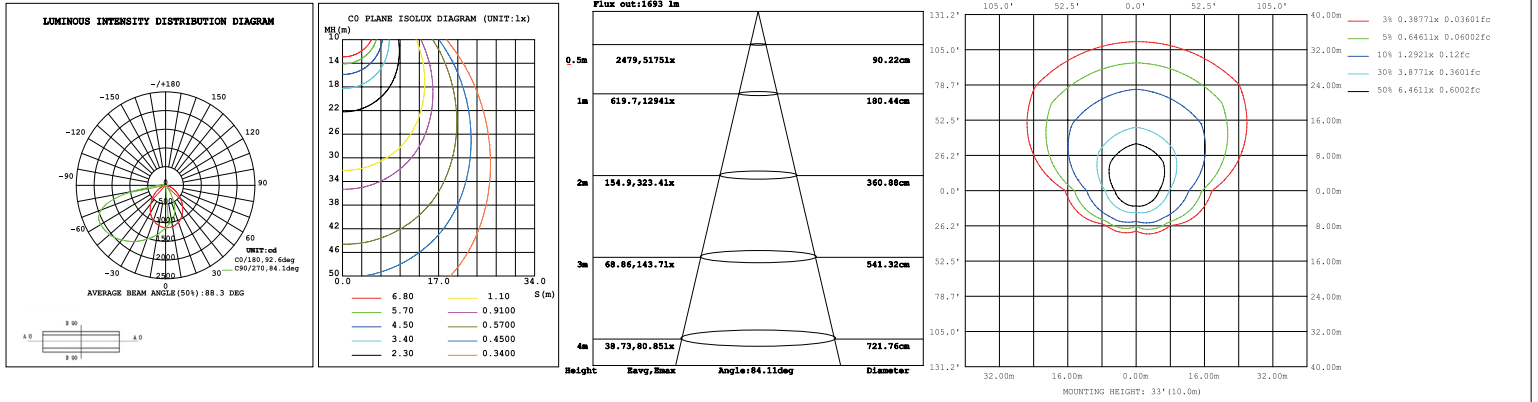

5000K

Distribution:

96.3 X 71°

95.3 X 62.9°

Lifespan:

Up to 100,000 running hours

Ratings & Certificates

UL Listed For Wet Location

Dimension

Item	Wide	Depth	Height	Weight
28W-70W	14.03"	7.82"	6.26"	6.99 lbs
48-120W	13.98"	6.08"	6.18"	9.1 lbs

Photometrics

28W-4000K

42W-4000K

56W-4000K

70W-4000K

48W-4000K