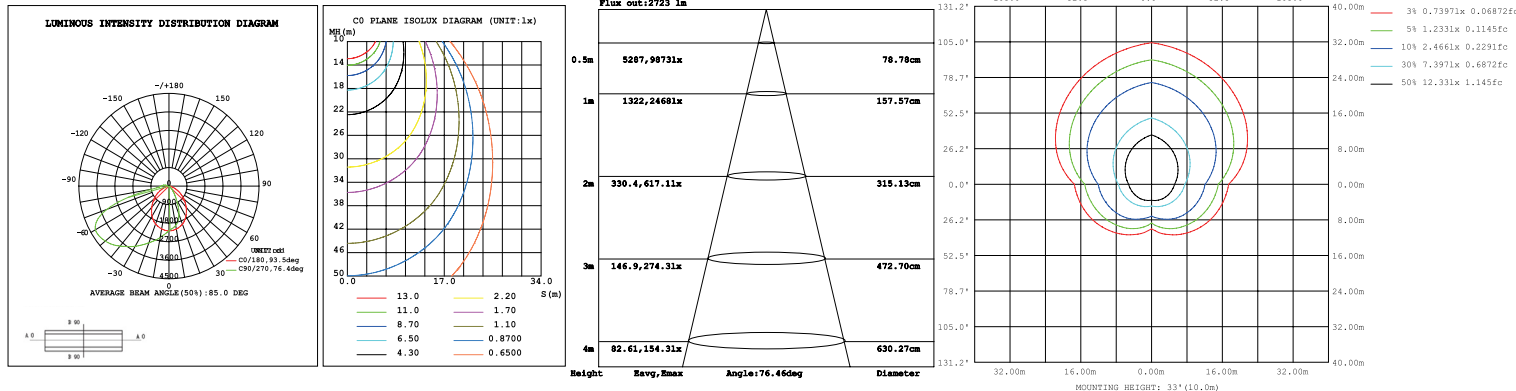

Dimension

Item	Wide	Depth	Height	Weight
28W-70W	14.03"	7.82"	6.26"	6.99 lbs
48-120W	13.98"	6.08"	6.18"	9.1 lbs

Photometrics

28W-4000K

42W-4000K

56W-4000K

70W-4000K

48W-4000K