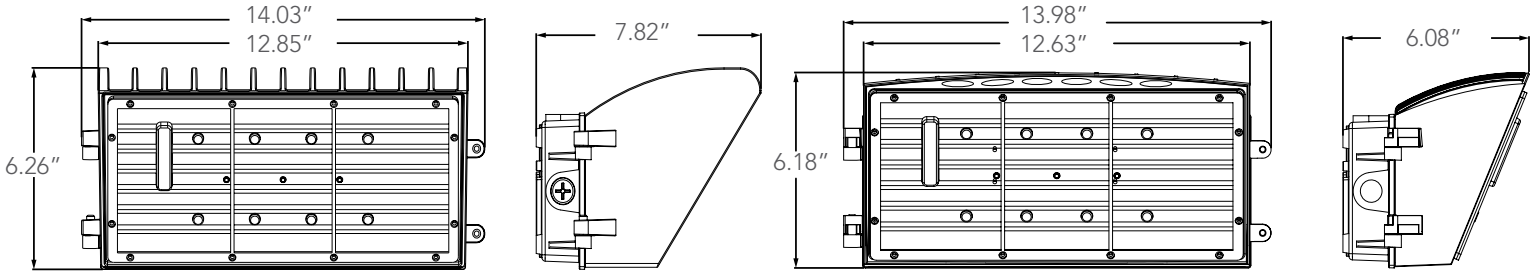

Dimension

Item	Wide	Depth	Height	Weight
28W-70W	14.03"	7.82"	6.26"	6.99 lbs
48-120W	13.98"	6.08"	6.18"	9.1 lbs

Photometrics

28W-4000K

42W-4000K

56W-4000K

70W-4000K

48W-4000K