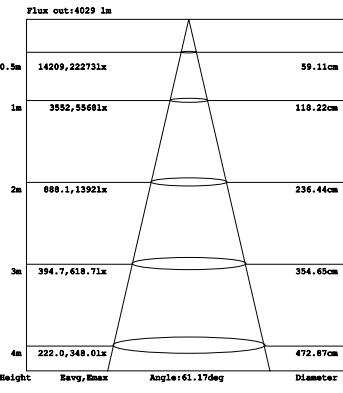

Performance Data

Lumen Output:

4,483 to 17,226 lm

Lumens Per Watt (typical):

140 lm/W

CCT:

3000K

4000K

Dimension

Item	Wide	Depth	Height	Weight
28W-70W	14.03"	7.82"	6.26"	6.99 lbs
48-120W	13.98"	6.08"	6.18"	9.1 lbs

Photometrics

28W-4000K

42W-4000K

56W-4000K

70W-4000K

48W-4000K

72W-4000K

966W-4000K

120W-4000K

Project Name	
Catalog #	
Job Type	
Prepared By	
Notes	

Fixture Ordering Information

Part #	Wattage	Lumens	Kelvin	Voltage	Distribution
LL-WPLSC-[28][42][56][70]-3CCT-UNV-BZ-PC	28W/42W/56W/70W	4483/5896/7740/9753	3000K 4000K 5000K	120-277	96.3 X 71°
LL-WPLSC-[48][72][96][120]-2CCT-UNV-BZ-PC	48W/72W/96W/120W	7496/10985/14162/17226	4000K 5000K	120-277	95.3 X 62.9°