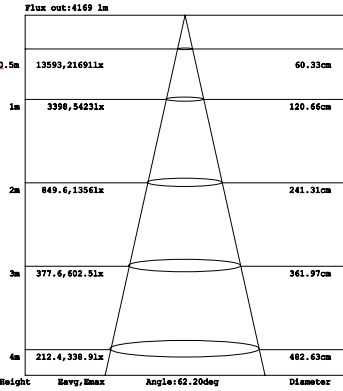

966W-4000K