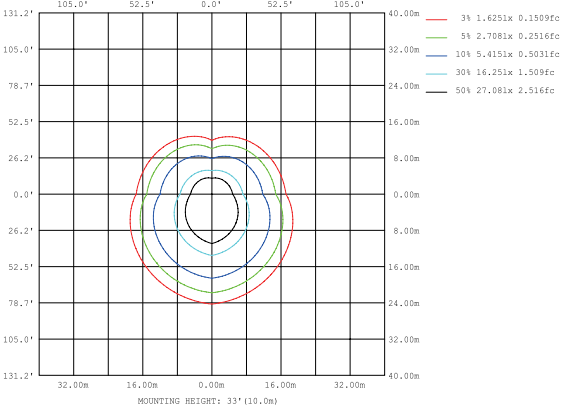

966W-4000K