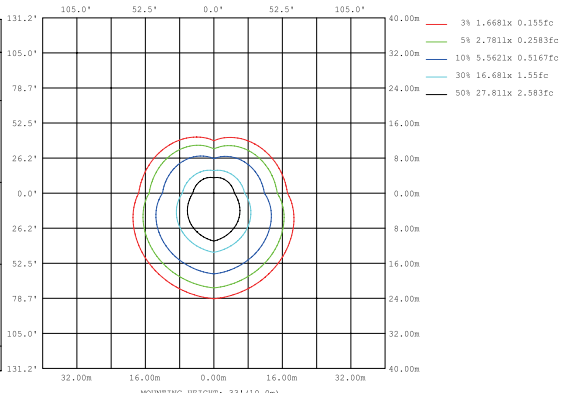

Dimension

Item	Wide	Depth	Height	Weight
28W-70W	14.03"	7.82"	6.26"	6.99 lbs
48-120W	13.98"	6.08"	6.18"	9.1 lbs

Photometrics

28W-4000K

42W-4000K

56W-4000K

70W-4000K

48W-4000K

72W-4000K

966W-4000K

120W-4000K

Project Name	
Catalog #	
Job Type	
Prepared By	
Notes	

Fixture Ordering Information

Part #	Wattage	Lumens	Kelvin	Voltage	Distribution
LL-WPLSC-[28][42][56][70]-3CCT-UNV-BZ-PC	28W/42W/56W/70W	4483/5896/7740/9753	3000K 4000K 5000K	120-277	96.3 X 71°
LL-WPLSC-[48][72][96][120]-2CCT-UNV-BZ-PC	48W/72W/96W/120W	7496/10985/14162/17226	4000K 5000K	120-277	95.3 X 62.9°