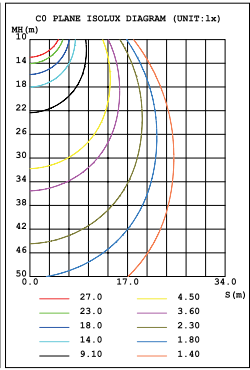

Performance Data

Lumen Output:

4,483 to 17,226 lm

Lumens Per Watt (typical):

140 lm/W

CCT:

3000K

4000K

Dimension

Item	Wide	Depth	Height	Weight
28W-70W	14.03"	7.82"	6.26"	6.99 lbs
48-120W	13.98"	6.08"	6.18"	9.1 lbs

Photometrics

28W-4000K

42W-4000K

56W-4000K

70W-4000K

48W-4000K

72W-4000K

966W-4000K

120W-4000K

Project Name	
Catalog #	
Job Type	
Prepared By	
Notes	

Fixture Ordering Information

Part #	Wattage	Lumens	Kelvin	Voltage	Distribution
LL-WPLSC-[28][42][56][70]-3CCT-UNV-BZ-PC	28W/42W/56W/70W	4483/5896/7740/9753	3000K 4000K 5000K	120-277	96.3 X 71°
LL-WPLSC-[48][72][96][120]-2CCT-UNV-BZ-PC	48W/72W/96W/120W	7496/10985/14162/17226	4000K 5000K	120-277	95.3 X 62.9°