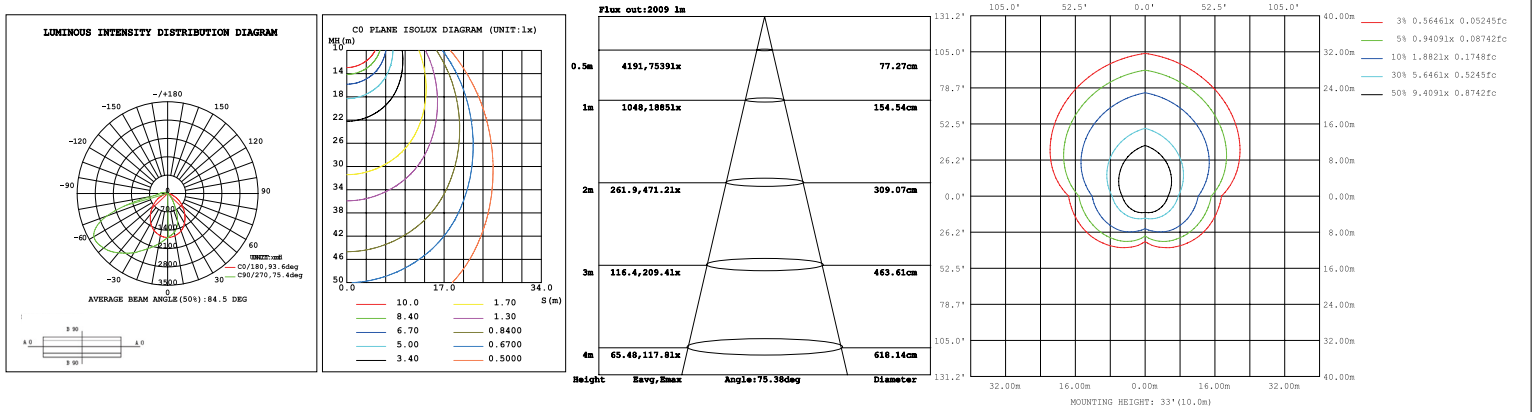

Dimension

Item	Wide	Depth	Height	Weight
28W-70W	14.03"	7.82"	6.26"	6.99 lbs
48-120W	13.98"	6.08"	6.18"	9.1 lbs

Photometrics

28W-4000K

42W-4000K

56W-4000K

70W-4000K

48W-4000K