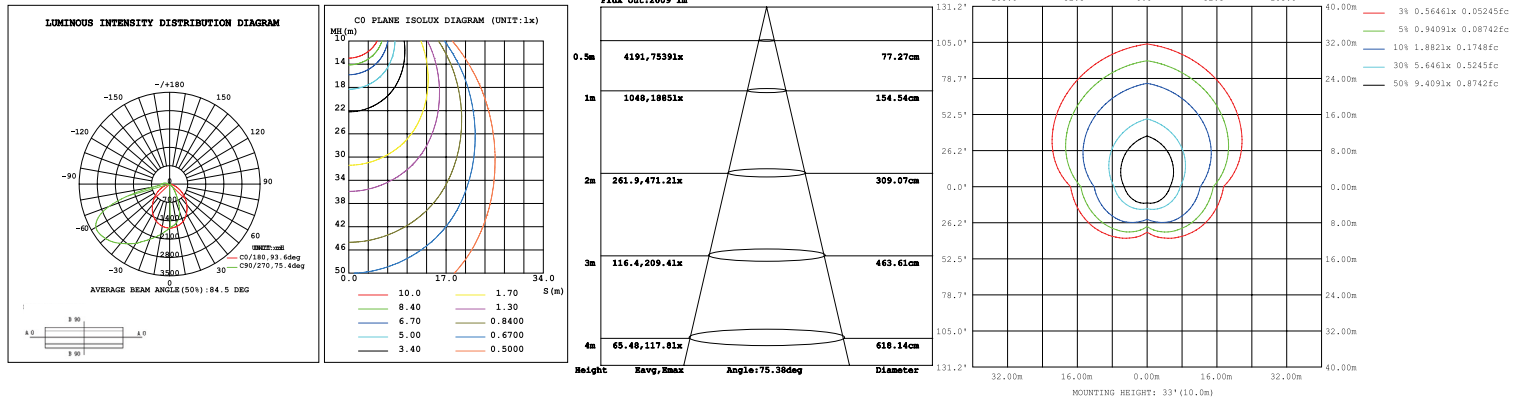

56W-4000K

70W-4000K

48W-4000K

72W-4000K