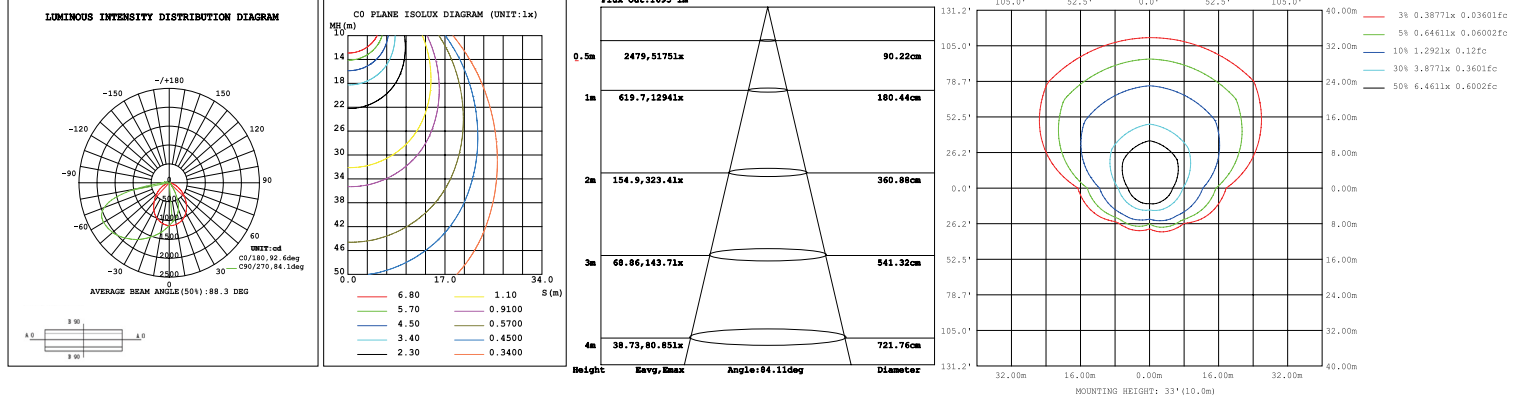

Dimension

Item	Wide	Depth	Height	Weight
28W-70W	14.03"	7.82"	6.26"	6.99 lbs
48-120W	13.98"	6.08"	6.18"	9.1 lbs

Photometrics

28W-4000K

42W-4000K

56W-4000K

70W-4000K

48W-4000K