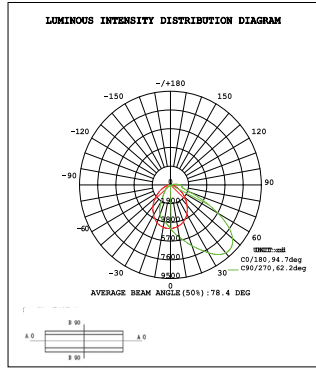

Performance Data

Lumen Output:

4,483 to 17,226 lm

Lumens Per Watt (typical):

140 lm/W

CCT:

3000K

4000K

Dimension

Item	Wide	Depth	Height	Weight
28W-70W	14.03"	7.82"	6.26"	6.99 lbs
48-120W	13.98"	6.08"	6.18"	9.1 lbs

Photometrics

28W-4000K

42W-4000K

56W-4000K

70W-4000K

48W-4000K

72W-4000K

966W-4000K

120W-4000K

Project Name	
Catalog #	
Job Type	
Prepared By	
Notes	

Fixture Ordering Information

Part #	Wattage	Lumens	Kelvin	Voltage	Distribution
LL-WPLSC-[28][42][56][70]-3CCT-UNV-BZ-PC	28W/42W/56W/70W	4483/5896/7740/9753	3000K 4000K 5000K	120-277	96.3 X 71°
LL-WPLSC-[48][72][96][120]-2CCT-UNV-BZ-PC	48W/72W/96W/120W	7496/10985/14162/17226	4000K 5000K	120-277	95.3 X 62.9°