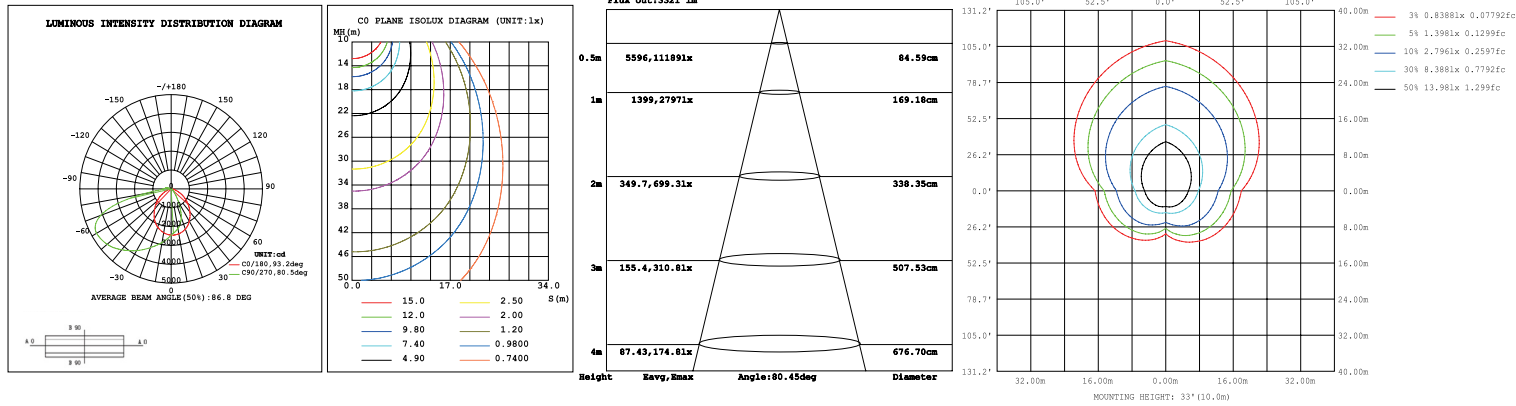

Dimension

Item	Wide	Depth	Height	Weight
28W-70W	14.03"	7.82"	6.26"	6.99 lbs
48-120W	13.98"	6.08"	6.18"	9.1 lbs

Photometrics

28W-4000K

42W-4000K

56W-4000K

70W-4000K

48W-4000K