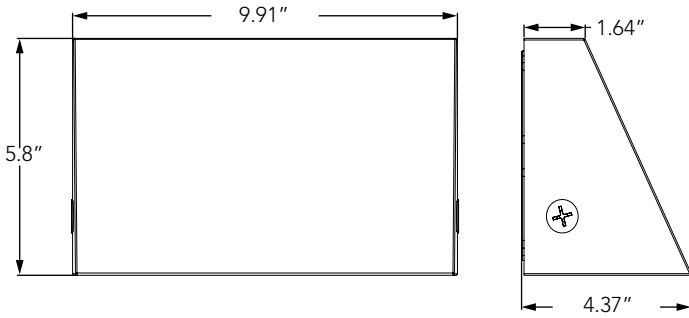

### Dimension

Item	Width	Depth	Height	Weight
Wallpack Medium Full Cutoff	9.91"	4.37"	5.8"	4.28 lb