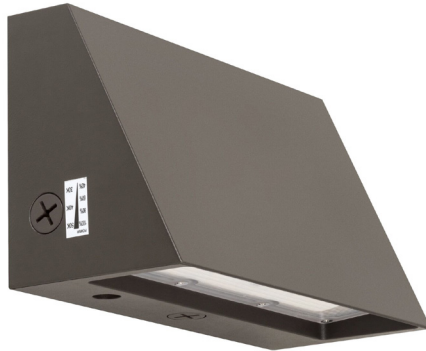

## Description

The LITELUME™ Wallpack Medium – Full Cutoff (LL-WPMFC) is a Dark Sky compliant LED fixture with a durable polycarbonate optical lens.

Applications: Entryways, Pathway, Perimeter and Security lighting.

## Fixture Information

Size:	12W/18W/24W/30W
Housing:	Die-cast Aluminum Housing
Finish:	Protective powdercoat
Color:	Standard: Bronze Custom Options: Black (BK) White (WH) Grey (GY)
Mounting:	Standard: Wall Mount
Lens:	Polycarbonate
Voltage:	Standard: 120-277V, 277-480V
Dimmable:	Standard: 0-10v continuous, 12Vdc auxiliary dimming
Power Factor:	.90
CRI:	80
Operating Temperature:	-22°F to 113°F
Sensor:	Standard: (120-277) Photocell & Plug Standard: (277-480V) No Photocell
Warranty:	10-Year Limited Warranty