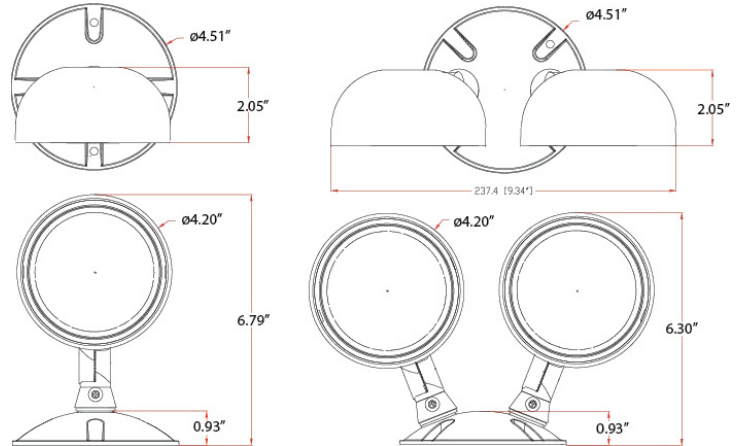

Description

High-Power LED Outdoor Polycarbonate Remote Head

Illumination:

- Ultra-bright, energy efficient, long-life White LED adjustable lamp heads provide up to 100-ft center-to-center spacing with a 6-ft path of egress at 15-ft mounting height.
- 6.0 watt (12 LEDs x 0.50 watt) per head.
- Adjustable glare-free PAR-Type lamp heads with all inclusive lamp, reflector and lens assembly

Dimensions:

Fixture Compatibility Chart:

Reference individual unit equipment specification sheets for remote load capacity availability.

LL-CALEDXCXTE-RC	LL-CWLEZXTE-RC	LL-INDCWLEZ
LL-HLCWLEZ	LL-LESDXR627	LL-HLEMR
LL-INDEMRR	LL-NYDXR	LL-RMR-16-65/125
LL-LEDXR		