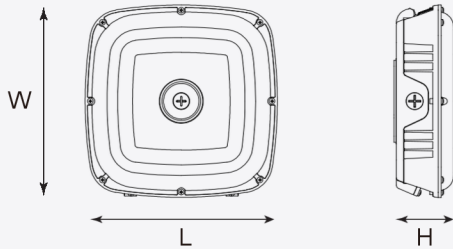

APPLICATIONS

Parking Garages • Storage Areas
Walkways • Low or High Security Areas

FIXTURE INFORMATION

Size	Housing	Finish	Lens	Mounting	Color			
19W - 74W	Heavy Duty Premium Die-Cast Aluminum	Corrosion-Resistant Powder Coat	Polycarbonate	External Quick-Mount Plate for Standard J-BOX Mounting Optional: 3/4" Pendant	Bronze White			
Voltage	Dimming	Electrical	Controls	Beam Angle	PF	THD	CRI	Warranty
120 - 277V	Standard: 0-10V 100% to 10%	Standard: 6kV Surge Protection	Photocell with On/Off Dip-Switch	135°	.90	<20%	80	10 Year

Operating Temperature: -40°F to 113°F

Canopy Square Premier

DIMENSIONS

Length (in)	Width (in)	Height (in)	Weight (lbs)
-------------	------------	-------------	--------------

10	10	3.18	4.69
----	----	------	------