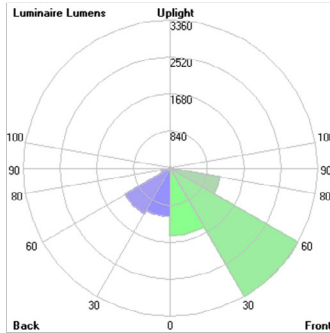

Performance Data

Lumen Output:

3085 to 8567 lm

Lumens Per Watt (typical):

122 - 145 lm/W

CCT:

3000K

4000K

Item	Width	Height	Length
15W/30W/50W/72W	9.25"	7.1"	18.1"

Performance Data

CCT	25W			45W			65W		
	Lumens	Watts	Efficacy	Lumens	Watts	Efficacy	Lumens	Watts	Efficacy
3000K	3085	25.3	122	5771.9	44.4	130	7854.9	65.4	121.8
4000K	3364.9	24.7	136.1	6295.7	43.4	145	8567.7	63.1	136
5000K	3139	25.5	123.1	5873.1	44.8	131.2	7992.6	63.1	122.9

Photometrics

72W Forward Throw

Lum. Classification System (LCS)

LCS Zone	Lumens	%Lamp	%Lum	
FL (0-30)	1435.7	17.7	17.7	
FM (30-60)	3152.4	38.9	38.9	
FH (60-80)	1074.1	13.2	13.2	
FVH (80-90)	75.5	0.9	0.9	
BL (0-30)	1025.2	12.6	12.6	
BM (30-60)	1117.1	13.8	13.8	
BH (60-80)	187.0	2.3	2.3	
BVH (80-90)	11.4	0.1	0.1	
UL (90-100)	4.4	0.1	0.1	
UH (100-180)	24.0	0.3	0.3	
Total	8106.8	99.9	100.0	
BUG Rating	B3-U2-G1			

72W Wide Throw

Lum. Classification System (LCS)

LCS Zone	Lumens	%Lamp	%Lum	
FL (0-30)	1530.1	17.7	17.7	
FM (30-60)	3359.8	38.9	38.9	
FH (60-80)	1144.7	13.2	13.2	
FVH (80-90)	80.5	0.9	0.9	
BL (0-30)	1092.6	12.6	12.6	
BM (30-60)	1190.6	13.8	13.8	
BH (60-80)	199.3	2.3	2.3	
BVH (80-90)	12.1	0.1	0.1	
UL (90-100)	4.7	0.1	0.1	
UH (100-180)	25.6	0.3	0.3	
Total	8640.0	99.9	100.0	
BUG Rating	B3-U2-G1			