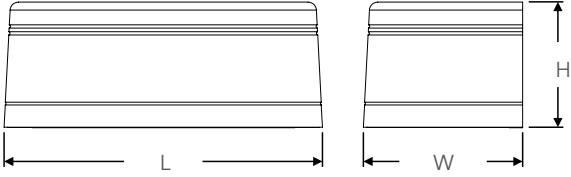

5000K

Distribution:

Wide Throw

Forward Throw

Ratings & Certificates

UL & cUL Listed

Title 24 Compliant

Dimensions

Item	Width	Height	Length
15W/30W/50W/72W	9.25"	7.1"	18.1"

Performance Data

CCT	25W			45W			65W		
	Lumens	Watts	Efficacy	Lumens	Watts	Efficacy	Lumens	Watts	Efficacy
3000K	3085	25.3	122	5771.9	44.4	130	7854.9	65.4	121.8
4000K	3364.9	24.7	136.1	6295.7	43.4	145	8567.7	63.1	136
5000K	3139	25.5	123.1	5873.1	44.8	131.2	7992.6	63.1	122.9