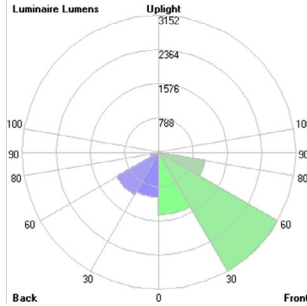

Performance Data

Lumen Output:

3085 to 8567 lm

Lumens Per Watt (typical):

122 - 145 lm/W

CCT:

3000K

4000K

Item	Width	Height	Length
15W/30W/50W/72W	9.25"	7.1"	18.1"

Performance Data

CCT	25W			45W			65W		
	Lumens	Watts	Efficacy	Lumens	Watts	Efficacy	Lumens	Watts	Efficacy
3000K	3085	25.3	122	5771.9	44.4	130	7854.9	65.4	121.8
4000K	3364.9	24.7	136.1	6295.7	43.4	145	8567.7	63.1	136
5000K	3139	25.5	123.1	5873.1	44.8	131.2	7992.6	63.1	122.9

Photometrics

72W Forward Throw

Lum. Classification System (LCS)

LCS Zone	Lumens	%Lamp	%Lum	
FL (0-30)	1435.7	17.7	17.7	
FM (30-60)	3152.4	38.9	38.9	
FH (60-80)	1074.1	13.2	13.2	
FVH (80-90)	75.5	0.9	0.9	
BL (0-30)	1025.2	12.6	12.6	
BM (30-60)	1117.1	13.8	13.8	
BH (60-80)	187.0	2.3	2.3	
BVH (80-90)	11.4	0.1	0.1	
UL (90-100)	4.4	0.1	0.1	
UH (100-180)	24.0	0.3	0.3	
Total	8106.8	99.9	100.0	
BUG Rating	B3-U2-G1			

72W Wide Throw

Lum. Classification System (LCS)

LCS Zone	Lumens	%Lamp	%Lum	
FL (0-30)	1530.1	17.7	17.7	
FM (30-60)	3359.8	38.9	38.9	
FH (60-80)	1144.7	13.2	13.2	
FVH (80-90)	80.5	0.9	0.9	
BL (0-30)	1092.6	12.6	12.6	
BM (30-60)	1190.6	13.8	13.8	
BH (60-80)	199.3	2.3	2.3	
BVH (80-90)	12.1	0.1	0.1	
UL (90-100)	4.7	0.1	0.1	
UH (100-180)	25.6	0.3	0.3	
Total	8640.0	99.9	100.0	
BUG Rating	B3-U2-G1			