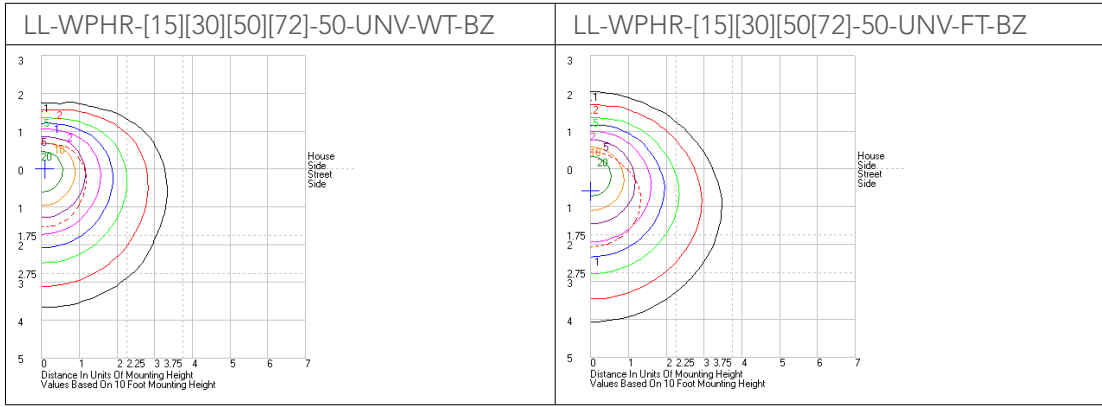

Performance Data

Lumen Output:

3085 to 8567 lm

Lumens Per Watt (typical):

122 - 145 lm/W

CCT:

3000K

4000K

Item	Width	Height	Length
15W/30W/50W/72W	9.25"	7.1"	18.1"

Performance Data

CCT	25W			45W			65W		
	Lumens	Watts	Efficacy	Lumens	Watts	Efficacy	Lumens	Watts	Efficacy
3000K	3085	25.3	122	5771.9	44.4	130	7854.9	65.4	121.8
4000K	3364.9	24.7	136.1	6295.7	43.4	145	8567.7	63.1	136
5000K	3139	25.5	123.1	5873.1	44.8	131.2	7992.6	63.1	122.9

Photometrics

72W Forward Throw

Lum. Classification System (LCS)

LCS Zone	Lumens	%Lamp	%Lum	
FL (0-30)	1435.7	17.7	17.7	
FM (30-60)	3152.4	38.9	38.9	
FH (60-80)	1074.1	13.2	13.2	
FVH (80-90)	75.5	0.9	0.9	
BL (0-30)	1025.2	12.6	12.6	
BM (30-60)	1117.1	13.8	13.8	
BH (60-80)	187.0	2.3	2.3	
BVH (80-90)	11.4	0.1	0.1	
UL (90-100)	4.4	0.1	0.1	
UH (100-180)	24.0	0.3	0.3	
Total	8106.8	99.9	100.0	
BUG Rating	B3-U2-G1			

72W Wide Throw

Lum. Classification System (LCS)

LCS Zone	Lumens	%Lamp	%Lum	
FL (0-30)	1530.1	17.7	17.7	
FM (30-60)	3359.8	38.9	38.9	
FH (60-80)	1144.7	13.2	13.2	
FVH (80-90)	80.5	0.9	0.9	
BL (0-30)	1092.6	12.6	12.6	
BM (30-60)	1190.6	13.8	13.8	
BH (60-80)	199.3	2.3	2.3	
BVH (80-90)	12.1	0.1	0.1	
UL (90-100)	4.7	0.1	0.1	
UH (100-180)	25.6	0.3	0.3	
Total	8640.0	99.9	100.0	
BUG Rating	B3-U2-G1			