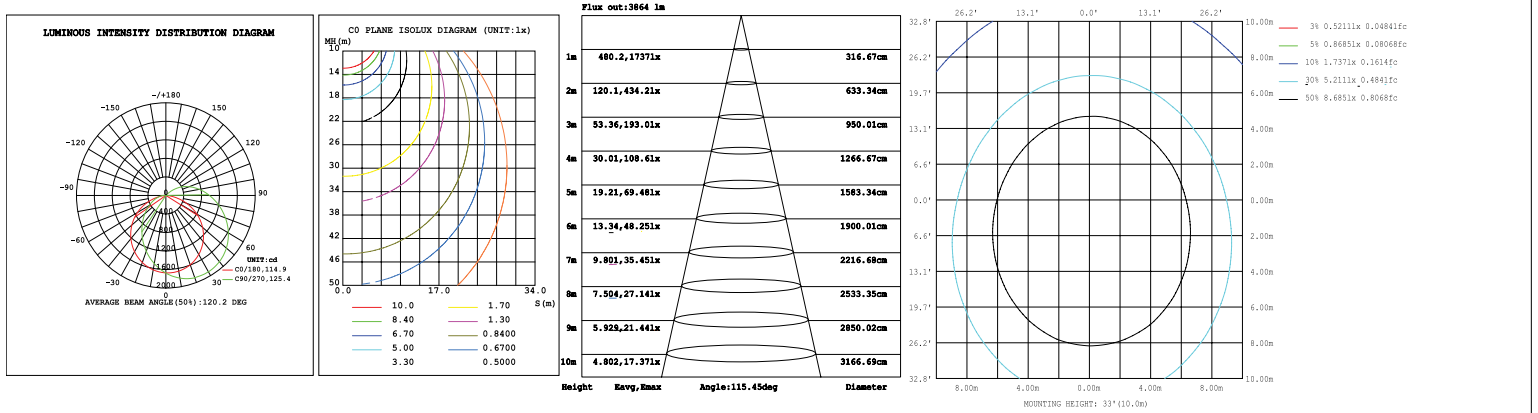

EM8 - Emergency Battery Back Up, 8W, 90 min
 EM15 - Emergency Battery Back Up, 15W, 90 min
 EM20 - Emergency Battery Back Up, 20W, 90 min

Photometrics

55W - 3500K

55W - 4000K

55W - 5000K

Project Name	
Catalog #	
Job Type	
Prepared By	
Notes	