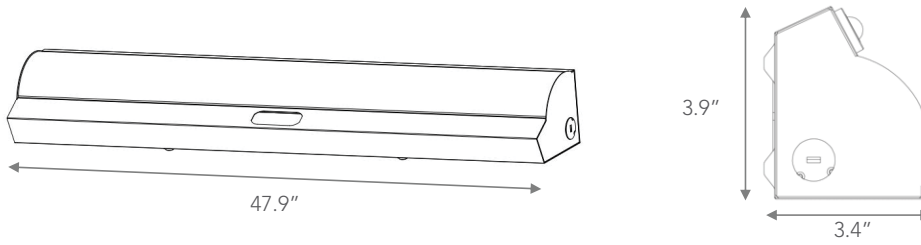

Up to 100,000 running hours

Ratings & Certificates

UL Listed for Damp Locations

Dimension

Item	Length	Height	Width	Weight
LL-SW	47.9"	3.9"	3.4"	4.85 lbs

Control

ANT-15	RC-100
	
PIR sensor	Remote Control

Emergency Back-up