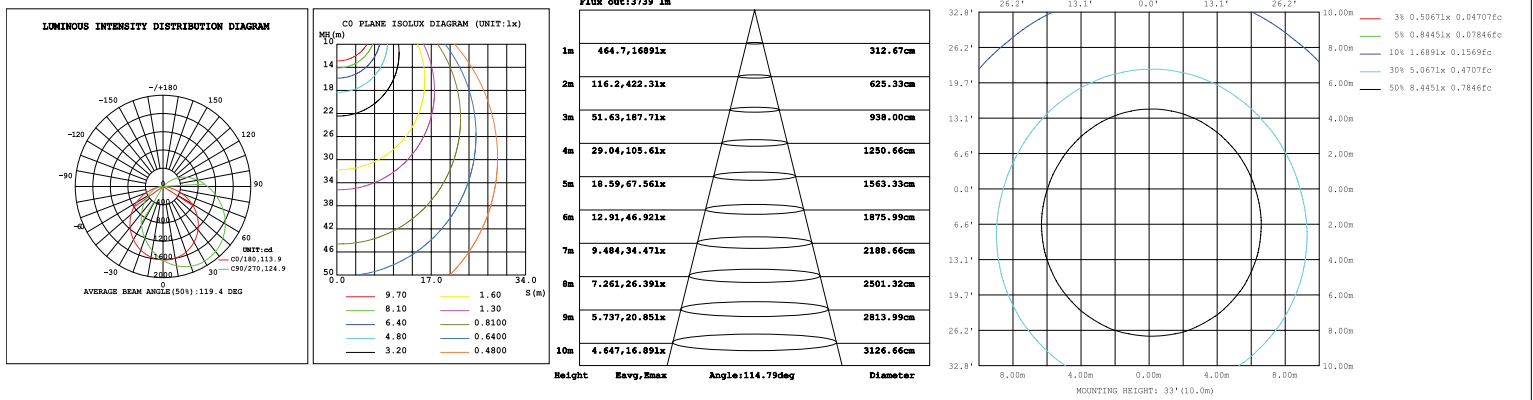

Photometrics

55W - 3500K