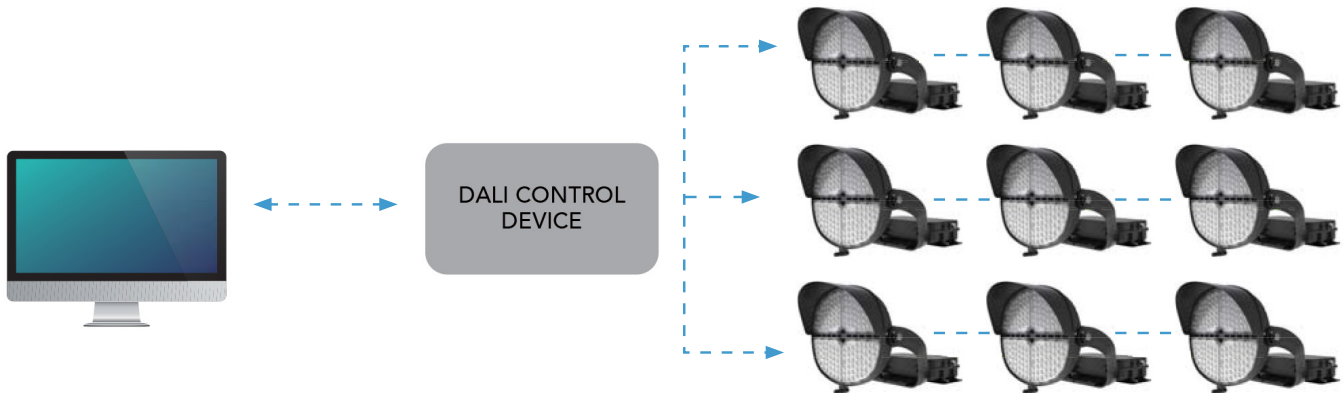

Control System

The LL-SLRGB is compatible with the Synapse wireless control system, DMX 512 and DALI wired solutions.

Wireless Synapse Control

Wireless Synapse Control