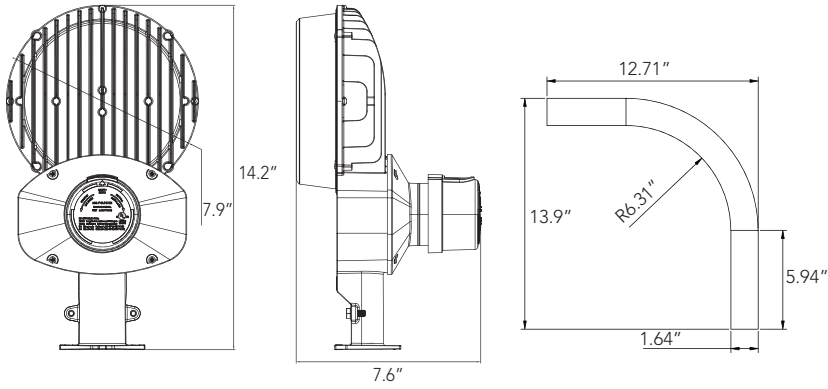

Dimension

Item	Width	Length	Height	Weight
45W	7.9"	14.2"	7.6"	4.54 lb
65W	7.9"	14.2"	7.6"	4.80 lb
90W	7.9"	14.2"	7.6"	5.03 lb

Photometrics

Project Name	
Catalog #	
Job Type	
Prepared By	
Notes	

Fixture Ordering Information