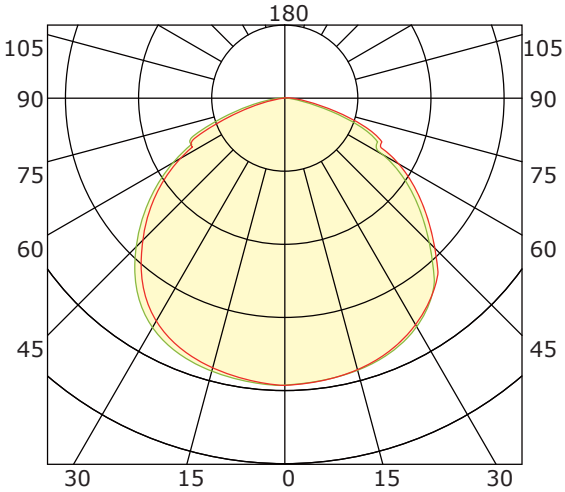

Dimension

Item	Width	Length	Height	Weight
45W	7.9"	14.2"	7.6"	4.54 lb
65W	7.9"	14.2"	7.6"	4.80 lb
90W	7.9"	14.2"	7.6"	5.03 lb

Photometrics

Project Name	
Catalog #	
Job Type	
Prepared By	
Notes	

Fixture Ordering Information