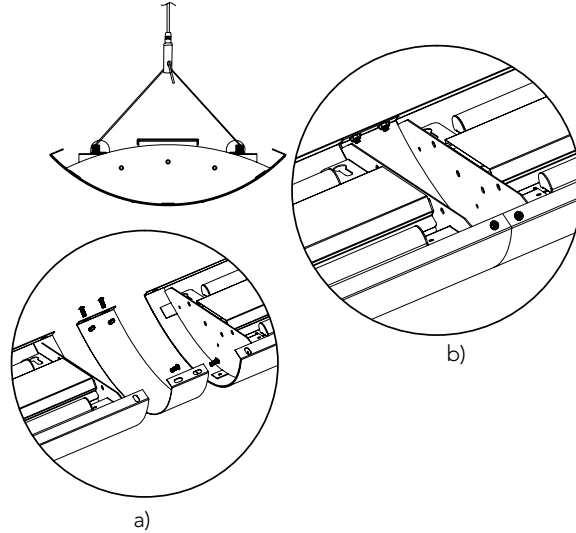

Up to 100,000 running hours

Ratings & Certificates

UL Listed

Dimension

Item	Height	Width	Length
40W/50W	2.75"	11"	49.25"

Installation Dimensions

Product Profile

Suspended Mounting