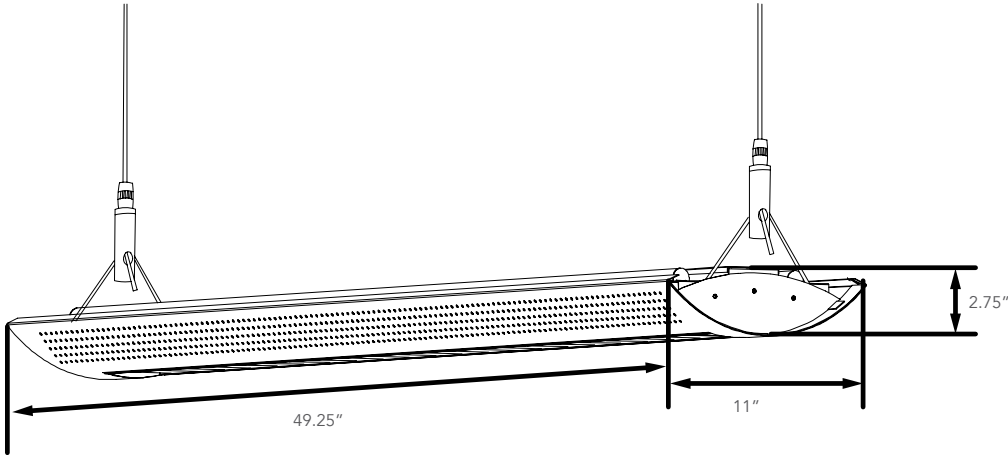

Up to 100,000 running hours

Ratings & Certificates

UL Listed

Dimension

Item	Height	Width	Length
40W/50W	2.75"	11"	49.25"

Installation Dimensions

Product Profile

Suspended Mounting