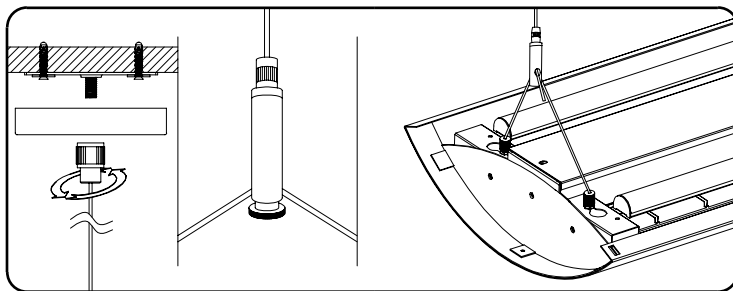

Up to 100,000 running hours

Ratings & Certificates

UL Listed

Dimension

Item	Height	Width	Length
40W/50W	2.75"	11"	49.25"

Installation Dimensions

Product Profile

Suspended Mounting