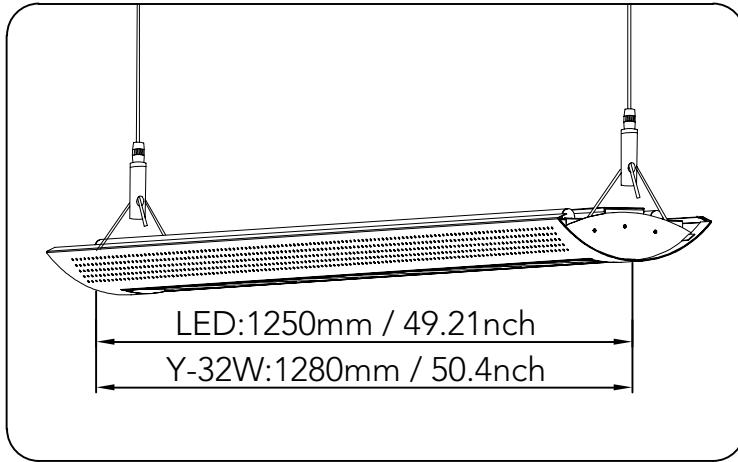

An Excellent choice for grocery, library, hotels, offices, restaurants, retail and more.

Fixture Information

Size:	40W/50W
Housing:	Aluminum
Finish:	5 stage bonding, high reflectance baked enamel finish
Color:	Standard: White, Black
Mounting:	Suspended Mount
Temperature:	-22° F to 104° F
Voltage:	Standard: 120-277V Custom Option: 347-480V
Dimming:	Standard: No Optional: 0-10v or Triac
Power Factor:	.95
CRI:	82
Warranty:	10-Year Limited Warranty

Up to 100,000 running hours

Ratings & Certificates

UL Listed

Dimension

Item	Height	Width	Length
40W/50W	2.75"	11"	49.25"

Installation Dimensions

Product Profile

Suspended Mounting