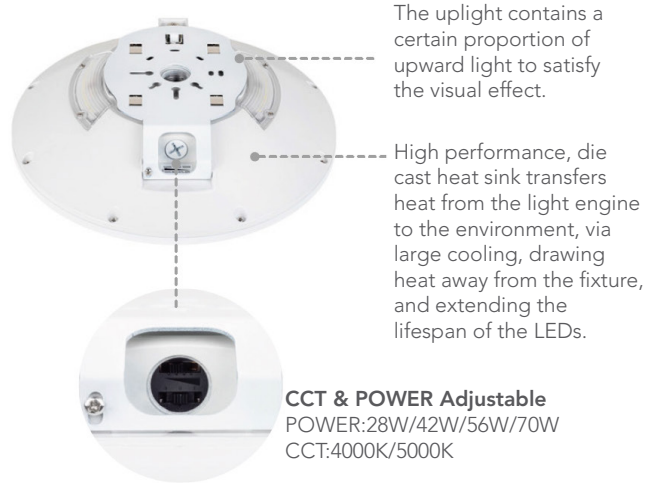

Structural Design