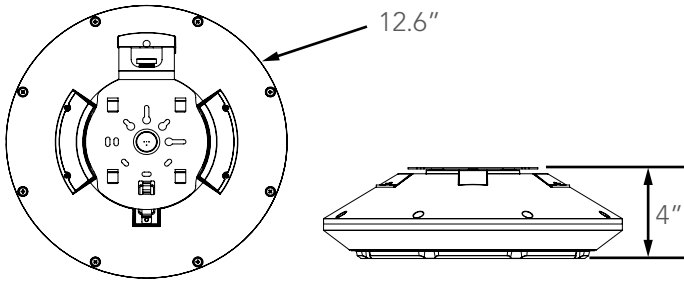

### Dimension

Item	Diameter	Height
PGO	12.6"	4"