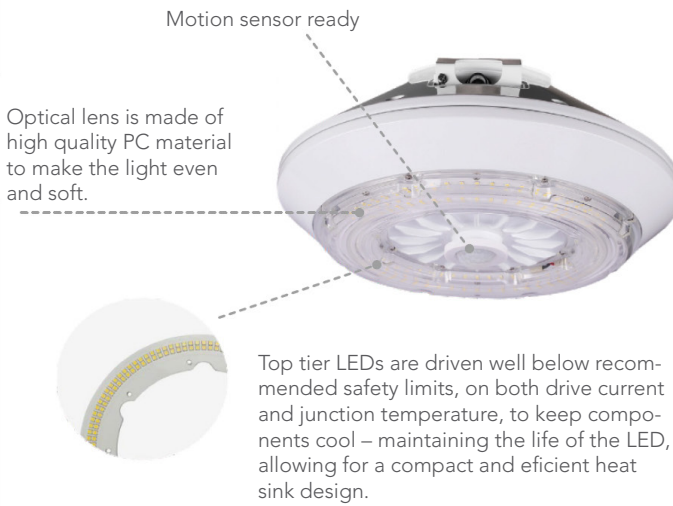

Structural Design