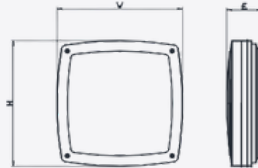

FIXTURE INFORMATION

Size	Housing			Finish	Lens	Mounting	Color
23W	Die-Cast Aluminum with Vandal Resistant Screws			Powder Coat	Opal Polycarbonate Vandal Resistant	Wall, Ceiling, Surface	Black
Voltage	PF	THD	CRI	Dimensions (H × L × W)			Warranty
120 - 277V UNV	.90	<20%	80	3.4 × 11.8 × 11.8 in.			10 Year Limited