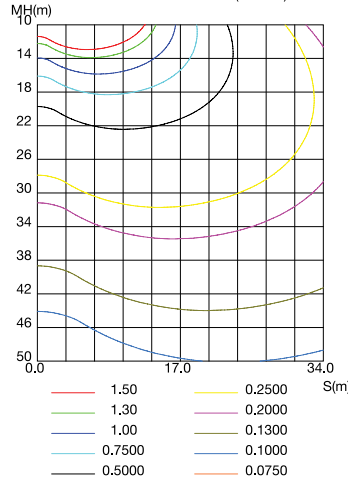

Performance Data

Lumen Output:

5,625 to 8,750 lm

Lumens Per Watt (typical):

125 lm/W

CCT:

4000K

5000K

Dimension

Item	Width	Width	Height	Weight
GCE	13.8"	13.8"	2.6"	9.32"

Photometric Data

45W 4000K

LUMINOUS INTENSITY DISTRIBUTION DIAGRAM

AVERAGE BEAM ANGLE(50%):270.2 DEG

C0 PLANE ISOLUX DIAGRAM (UNIT:lx)

ISOLUX DIAGRAM

75W 5000K

LUMINOUS INTENSITY DISTRIBUTION DIAGRAM

AVERAGE BEAM ANGLE(50%):271.4 DEG

C0 PLANE ISOLUX DIAGRAM (UNIT:lx)

ISOLUX DIAGRAM

Project Name	
Catalog #	
Job Type	
Prepared By	
Notes	

Fixture Ordering Information