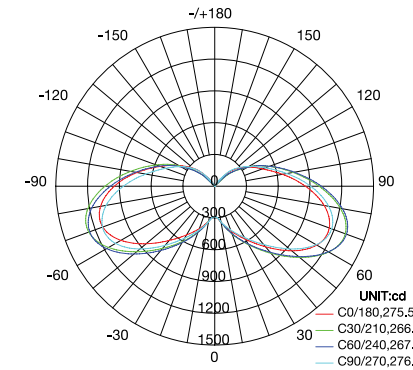

Performance Data

Lumen Output:

5,625 to 8,750 lm

Lumens Per Watt (typical):

125 lm/W

CCT:

4000K

5000K

Dimension

Item	Width	Width	Height	Weight
GCE	13.8"	13.8"	2.6"	9.32"

Photometric Data

45W 4000K

LUMINOUS INTENSITY DISTRIBUTION DIAGRAM

AVERAGE BEAM ANGLE(50%):270.2 DEG

C0 PLANE ISOLUX DIAGRAM (UNIT:lx)

ISOLUX DIAGRAM

75W 5000K

LUMINOUS INTENSITY DISTRIBUTION DIAGRAM

AVERAGE BEAM ANGLE(50%):271.4 DEG

C0 PLANE ISOLUX DIAGRAM (UNIT:lx)

ISOLUX DIAGRAM

Project Name	
Catalog #	
Job Type	
Prepared By	
Notes	

Fixture Ordering Information