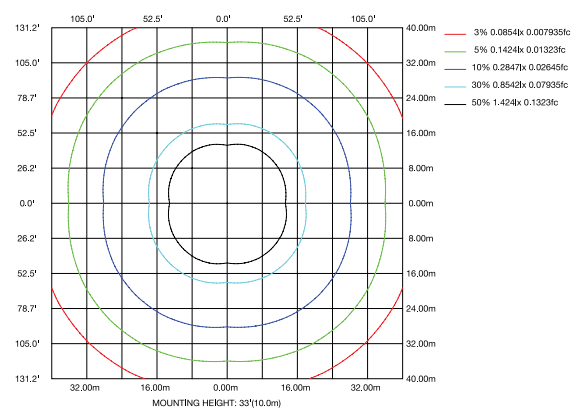

Dimension

Item	Width	Width	Height	Weight
GCE	13.8"	13.8"	2.6"	9.32"

Photometric Data

45W 4000K

LUMINOUS INTENSITY DISTRIBUTION DIAGRAM

AVERAGE BEAM ANGLE(50%):270.2 DEG

C0 PLANE ISOLUX DIAGRAM (UNIT:lx)

ISOLUX DIAGRAM

75W 5000K

LUMINOUS INTENSITY DISTRIBUTION DIAGRAM

AVERAGE BEAM ANGLE(50%):271.4 DEG

C0 PLANE ISOLUX DIAGRAM (UNIT:lx)

ISOLUX DIAGRAM

Project Name	
Catalog #	
Job Type	
Prepared By	
Notes	

Fixture Ordering Information