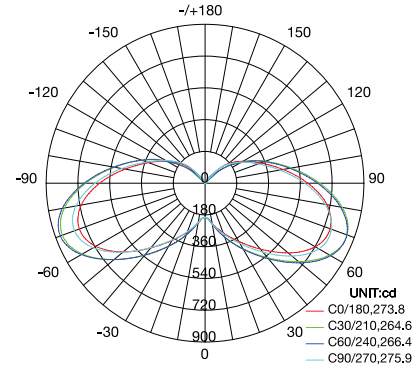

Performance Data

Lumen Output:

5,625 to 8,750 lm

Lumens Per Watt (typical):

125 lm/W

CCT:

4000K

5000K

Dimension

Item	Width	Width	Height	Weight
GCE	13.8"	13.8"	2.6"	9.32"

Photometric Data

45W 4000K

LUMINOUS INTENSITY DISTRIBUTION DIAGRAM

AVERAGE BEAM ANGLE(50%):270.2 DEG

C0 PLANE ISOLUX DIAGRAM (UNIT:lx)

ISOLUX DIAGRAM

75W 5000K

LUMINOUS INTENSITY DISTRIBUTION DIAGRAM

AVERAGE BEAM ANGLE(50%):271.4 DEG

C0 PLANE ISOLUX DIAGRAM (UNIT:lx)

ISOLUX DIAGRAM

Project Name	
Catalog #	
Job Type	
Prepared By	
Notes	

Fixture Ordering Information