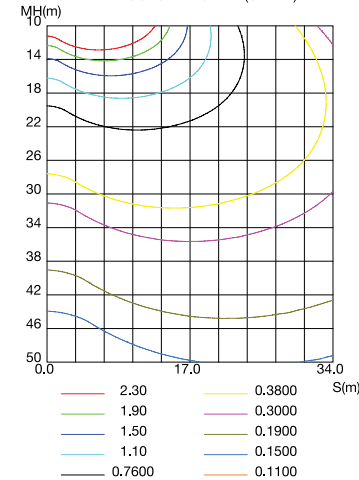

Performance Data

Lumen Output:

5,625 to 8,750 lm

Lumens Per Watt (typical):

125 lm/W

CCT:

4000K

5000K

Dimension

Item	Width	Width	Height	Weight
GCE	13.8"	13.8"	2.6"	9.32"

Photometric Data

45W 4000K

LUMINOUS INTENSITY DISTRIBUTION DIAGRAM

AVERAGE BEAM ANGLE(50%):270.2 DEG

C0 PLANE ISOLUX DIAGRAM (UNIT:lx)

ISOLUX DIAGRAM

75W 5000K

LUMINOUS INTENSITY DISTRIBUTION DIAGRAM

AVERAGE BEAM ANGLE(50%):271.4 DEG

C0 PLANE ISOLUX DIAGRAM (UNIT:lx)

ISOLUX DIAGRAM

Project Name	
Catalog #	
Job Type	
Prepared By	
Notes	

Fixture Ordering Information