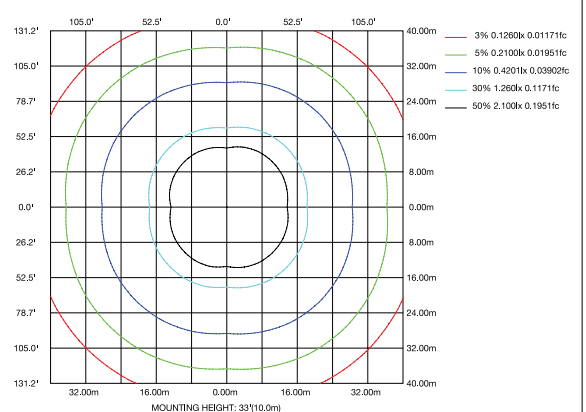

Dimension

Item	Width	Width	Height	Weight
GCE	13.8"	13.8"	2.6"	9.32"

Photometric Data

45W 4000K

LUMINOUS INTENSITY DISTRIBUTION DIAGRAM

AVERAGE BEAM ANGLE(50%):270.2 DEG

C0 PLANE ISOLUX DIAGRAM (UNIT:lx)

ISOLUX DIAGRAM

75W 5000K

LUMINOUS INTENSITY DISTRIBUTION DIAGRAM

AVERAGE BEAM ANGLE(50%):271.4 DEG

C0 PLANE ISOLUX DIAGRAM (UNIT:lx)

ISOLUX DIAGRAM

Project Name	
Catalog #	
Job Type	
Prepared By	
Notes	

Fixture Ordering Information