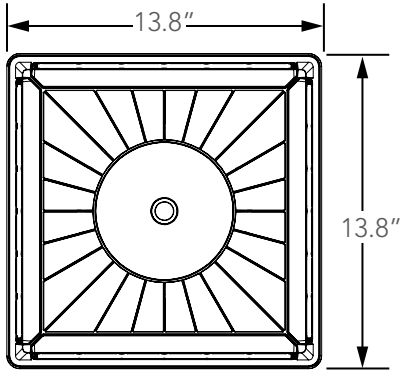

Dimension

Item	Width	Width	Height	Weight
GCE	13.8"	13.8"	2.6"	9.32"

Photometric Data

45W 4000K

LUMINOUS INTENSITY DISTRIBUTION DIAGRAM

AVERAGE BEAM ANGLE(50%):270.2 DEG

C0 PLANE ISOLUX DIAGRAM (UNIT:lx)

ISOLUX DIAGRAM

75W 5000K

LUMINOUS INTENSITY DISTRIBUTION DIAGRAM

AVERAGE BEAM ANGLE(50%):271.4 DEG

C0 PLANE ISOLUX DIAGRAM (UNIT:lx)

ISOLUX DIAGRAM

Project Name	
Catalog #	
Job Type	
Prepared By	
Notes	

Fixture Ordering Information