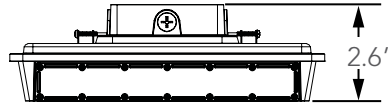

Dimension

Item	Width	Width	Height	Weight
GCE	13.8"	13.8"	2.6"	9.32"

Photometric Data

45W 4000K

LUMINOUS INTENSITY DISTRIBUTION DIAGRAM

AVERAGE BEAM ANGLE(50%):270.2 DEG

C0 PLANE ISOLUX DIAGRAM (UNIT:lx)

ISOLUX DIAGRAM