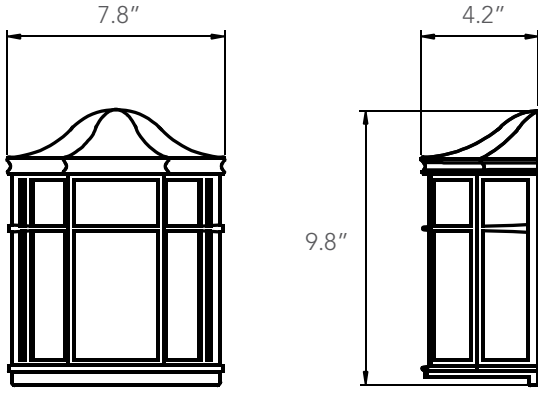

ETL/cETL Listed
Damp Location Listed
CEC Listed, Meets Title24 JA8 Requirements

Dimension

Item	Width	Depth	Height
15W	7.8"	4.2"	9.8"

Project Name	
Catalog #	
Job Type	
Prepared By	
Notes	

Fixture Ordering Information