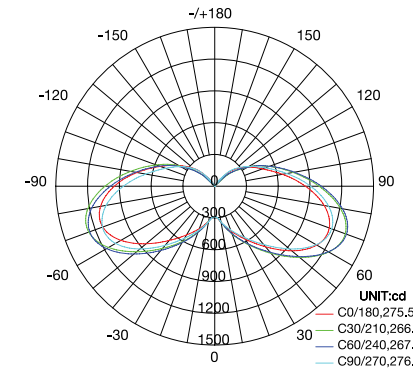

## Photometric Data

### 45W 4000K

LUMINOUS INTENSITY DISTRIBUTION DIAGRAM

AVERAGE BEAM ANGLE(50%):270.2 DEG

C0 PLANE ISOLUX DIAGRAM (UNIT:lx)

ISOLUX DIAGRAM

### 75W 5000K

LUMINOUS INTENSITY DISTRIBUTION DIAGRAM

AVERAGE BEAM ANGLE(50%):271.4 DEG

C0 PLANE ISOLUX DIAGRAM (UNIT:lx)

ISOLUX DIAGRAM

<b>Project Name</b>	
<b>Catalog #</b>	
<b>Job Type</b>	
<b>Prepared By</b>	
<b>Notes</b>	