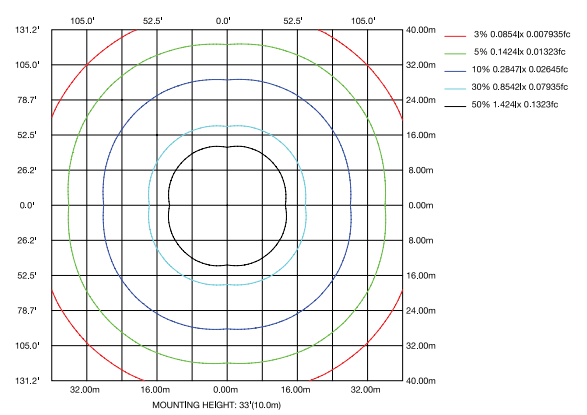

## Dimension

Item	Width	Width	Height	Weight
GCE	13.8"	13.8"	2.6"	9.32"

## Photometric Data

### 45W 4000K

LUMINOUS INTENSITY DISTRIBUTION DIAGRAM

AVERAGE BEAM ANGLE(50%):270.2 DEG

C0 PLANE ISOLUX DIAGRAM (UNIT:lx)

ISOLUX DIAGRAM

### 75W 5000K

LUMINOUS INTENSITY DISTRIBUTION DIAGRAM

AVERAGE BEAM ANGLE(50%):271.4 DEG

C0 PLANE ISOLUX DIAGRAM (UNIT:lx)

ISOLUX DIAGRAM

<b>Project Name</b>	
<b>Catalog #</b>	
<b>Job Type</b>	
<b>Prepared By</b>	
<b>Notes</b>	