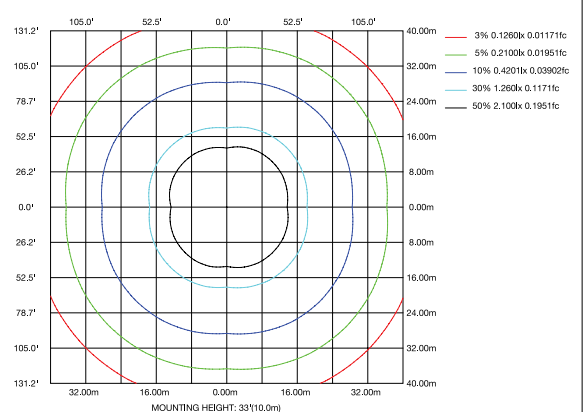

## Dimension

Item	Width	Width	Height	Weight
GCE	13.8"	13.8"	2.6"	9.32"

## Photometric Data

### 45W 4000K

LUMINOUS INTENSITY DISTRIBUTION DIAGRAM

AVERAGE BEAM ANGLE(50%):270.2 DEG

C0 PLANE ISOLUX DIAGRAM (UNIT:lx)

ISOLUX DIAGRAM

### 75W 5000K

LUMINOUS INTENSITY DISTRIBUTION DIAGRAM

AVERAGE BEAM ANGLE(50%):271.4 DEG

C0 PLANE ISOLUX DIAGRAM (UNIT:lx)

ISOLUX DIAGRAM

<b>Project Name</b>	
<b>Catalog #</b>	
<b>Job Type</b>	
<b>Prepared By</b>	
<b>Notes</b>	