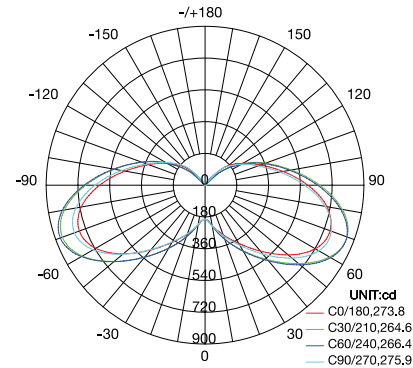

## Dimension

Item	Width	Width	Height	Weight
GCE	13.8"	13.8"	2.6"	9.32"

## Photometric Data

### 45W 4000K

LUMINOUS INTENSITY DISTRIBUTION DIAGRAM

AVERAGE BEAM ANGLE(50%):270.2 DEG

C0 PLANE ISOLUX DIAGRAM (UNIT:lx)

ISOLUX DIAGRAM

### 75W 5000K

LUMINOUS INTENSITY DISTRIBUTION DIAGRAM

AVERAGE BEAM ANGLE(50%):271.4 DEG

C0 PLANE ISOLUX DIAGRAM (UNIT:lx)

ISOLUX DIAGRAM

<b>Project Name</b>	
<b>Catalog #</b>	
<b>Job Type</b>	
<b>Prepared By</b>	
<b>Notes</b>	