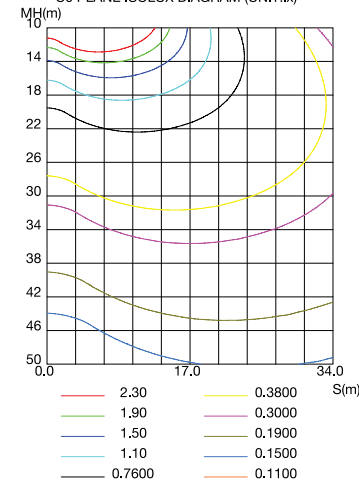

## Photometric Data

### 45W 4000K

LUMINOUS INTENSITY DISTRIBUTION DIAGRAM

AVERAGE BEAM ANGLE(50%):270.2 DEG

C0 PLANE ISOLUX DIAGRAM (UNIT:lx)

ISOLUX DIAGRAM

### 75W 5000K

LUMINOUS INTENSITY DISTRIBUTION DIAGRAM

AVERAGE BEAM ANGLE(50%):271.4 DEG

C0 PLANE ISOLUX DIAGRAM (UNIT:lx)

ISOLUX DIAGRAM

<b>Project Name</b>	
<b>Catalog #</b>	
<b>Job Type</b>	
<b>Prepared By</b>	
<b>Notes</b>	