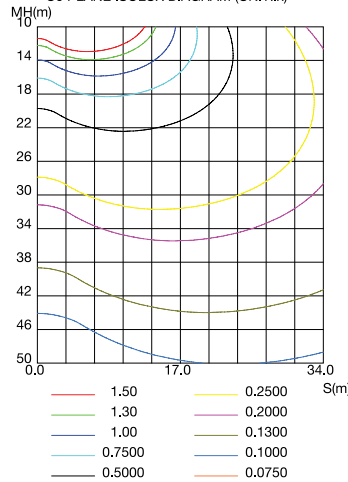

## Dimension

Item	Width	Width	Height	Weight
GCE	13.8"	13.8"	2.6"	9.32"

## Photometric Data

### 45W 4000K

LUMINOUS INTENSITY DISTRIBUTION DIAGRAM

AVERAGE BEAM ANGLE(50%):270.2 DEG

C0 PLANE ISOLUX DIAGRAM (UNIT:lx)

ISOLUX DIAGRAM

### 75W 5000K

LUMINOUS INTENSITY DISTRIBUTION DIAGRAM

AVERAGE BEAM ANGLE(50%):271.4 DEG

C0 PLANE ISOLUX DIAGRAM (UNIT:lx)

ISOLUX DIAGRAM

<b>Project Name</b>	
<b>Catalog #</b>	
<b>Job Type</b>	
<b>Prepared By</b>	
<b>Notes</b>	