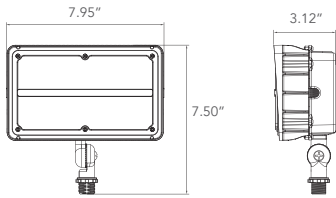

Dimension

Item	Width	Length	Height	Weight
Floodlight (45W) w/ Knuckle Mount	3.12"	7.95"	7.50"	2.932 lb
Floodlight (45W) w/ Yoke Mount	3.12"	8.47"	6.56"	3.527 lb
Floodlight (60W) w/ Knuckle Mount	3.12"	7.95"	7.50"	3.152 lb
Floodlight (60W) w/ Yoke Mount	3.12"	8.47"	6.56"	3.748 lb

Knuckle Mount