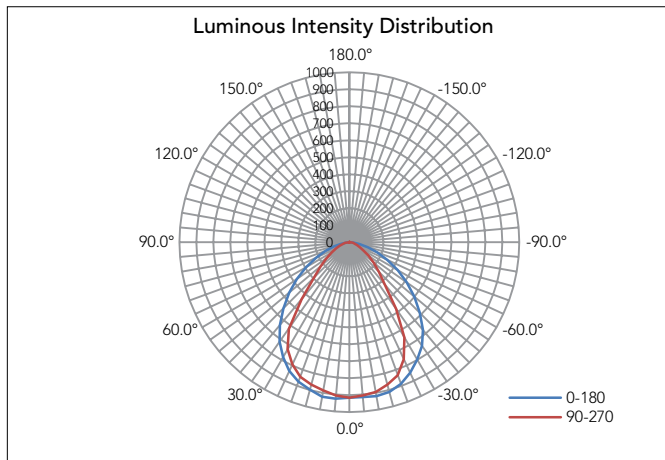

Photometrics

45W