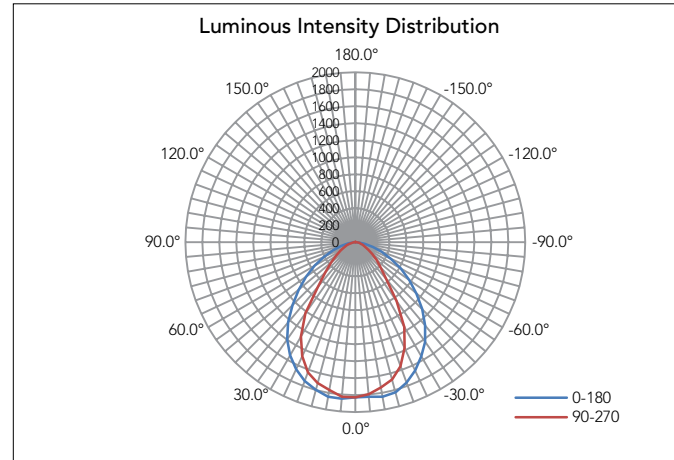

Dimension

Item	Width	Length	Height	Weight
Floodlight (45W) w/ Knuckle Mount	3.12"	7.95"	7.50"	2.932 lb
Floodlight (45W) w/ Yoke Mount	3.12"	8.47"	6.56"	3.527 lb
Floodlight (60W) w/ Knuckle Mount	3.12"	7.95"	7.50"	3.152 lb
Floodlight (60W) w/ Yoke Mount	3.12"	8.47"	6.56"	3.748 lb

Knuckle Mount

Yoke Mount

Mounting Options

Knuckle Mount- Die-cast aluminum knuckle provides flexibility in mounting from a variety of areas.

Yoke Mount- Die-cast aluminum yoke is easily adapted to many surfaces and allows easy fixture aiming angles.

Photometrics

45W

60W