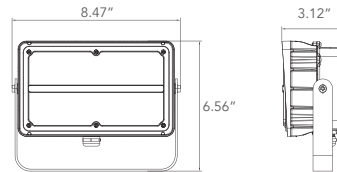

Dimension

Item	Width	Length	Height	Weight
Floodlight (45W) w/ Knuckle Mount	3.12"	7.95"	7.50"	2.932 lb
Floodlight (45W) w/ Yoke Mount	3.12"	8.47"	6.56"	3.527 lb
Floodlight (60W) w/ Knuckle Mount	3.12"	7.95"	7.50"	3.152 lb
Floodlight (60W) w/ Yoke Mount	3.12"	8.47"	6.56"	3.748 lb

Knuckle Mount

Yoke Mount

Mounting Options

Knuckle Mount- Die-cast aluminum knuckle provides flexibility in mounting from a variety of areas.

Yoke Mount- Die-cast aluminum yoke is easily adapted to many surfaces and allows easy fixture aiming angles.

Photometrics

45W

60W