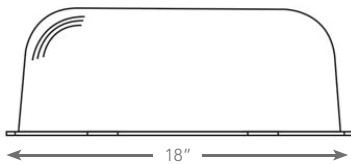

Housing Mounting

- High-impact polycarbonate material.
- Mounting hardware provided for easy installation in the field.

LL-BC-3C

LL-BGR-1

LL-PCS1

LL-BG-1

Project Name	
Catalog #	
Job Type	
Prepared By	
Notes	

Ordering Information

Catalog Number	Dimensions
LL-PCS-1	2.5" x 9.1875" x 3.1875"
LL-BG-1	7.75" x 22" x 15"
LL-BG-R1	7.5" x 18" x 7"
LL-BC-3C	13.75" x 30.25" x 6.5"