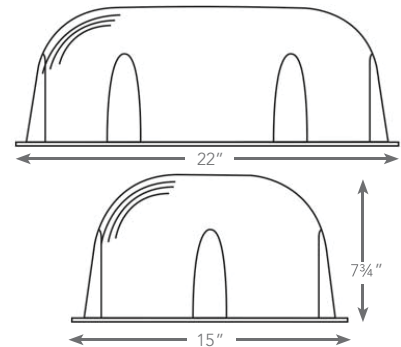

Housing Mounting

- High-impact polycarbonate material.
- Mounting hardware provided for easy installation in the field.

LL-BC-3C

LL-BGR-1

LL-PCS1

LL-BG-1

Project Name	
Catalog #	
Job Type	
Prepared By	
Notes	

Ordering Information

Catalog Number	Dimensions
LL-PCS-1	2.5" x 9.1875" x 3.1875"
LL-BG-1	7.75" x 22" x 15"
LL-BG-R1	7.5" x 18" x 7"
LL-BC-3C	13.75" x 30.25" x 6.5"