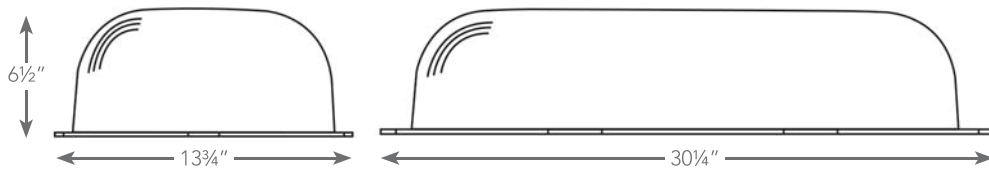

Housing Mounting

- High-impact polycarbonate material.
- Mounting hardware provided for easy installation in the field.

LL-BC-3C

LL-BGR-1

LL-PCS1

LL-BG-1

Project Name	
Catalog #	
Job Type	
Prepared By	
Notes	

Ordering Information

Catalog Number	Dimensions
LL-PCS-1	2.5" x 9.1875" x 3.1875"
LL-BG-1	7.75" x 22" x 15"
LL-BG-R1	7.5" x 18" x 7"
LL-BC-3C	13.75" x 30.25" x 6.5"