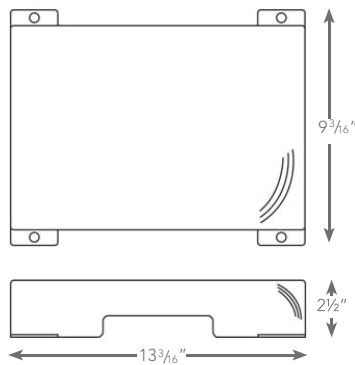

Housing Mounting

- High-impact polycarbonate material.
- Mounting hardware provided for easy installation in the field.

LL-BC-3C

LL-BGR-1

LL-PCS1

LL-BG-1

Project Name	
Catalog #	
Job Type	
Prepared By	
Notes	

Ordering Information

Catalog Number	Dimensions
LL-PCS-1	2.5" x 9.1875" x 3.1875"
LL-BG-1	7.75" x 22" x 15"
LL-BG-R1	7.5" x 18" x 7"
LL-BC-3C	13.75" x 30.25" x 6.5"