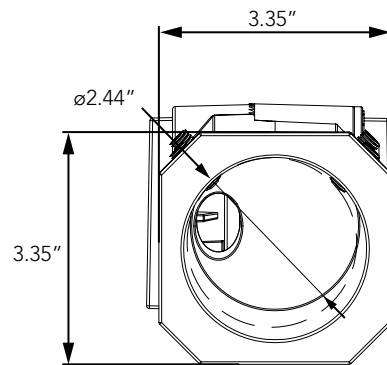

Slipfitter Mount

Slipfitter Mount for ALECO

Project Name	
Catalog #	
Job Type	
Prepared By	
Notes	

Ordering Information

Part #	Description
ALECOSF	Slipfitter ALECO

* Please contact LITELUME for all Custom Option Requests