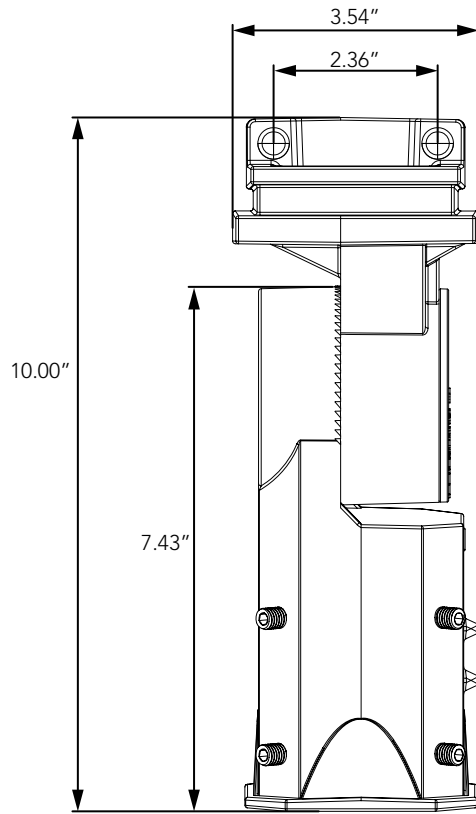

Slipfitter Mount

Slipfitter Mount for ALECO

Project Name	
Catalog #	
Job Type	
Prepared By	
Notes	

Ordering Information

Part #	Description
ALECOSF	Slipfitter ALECO

* Please contact LITELUME for all Custom Option Requests