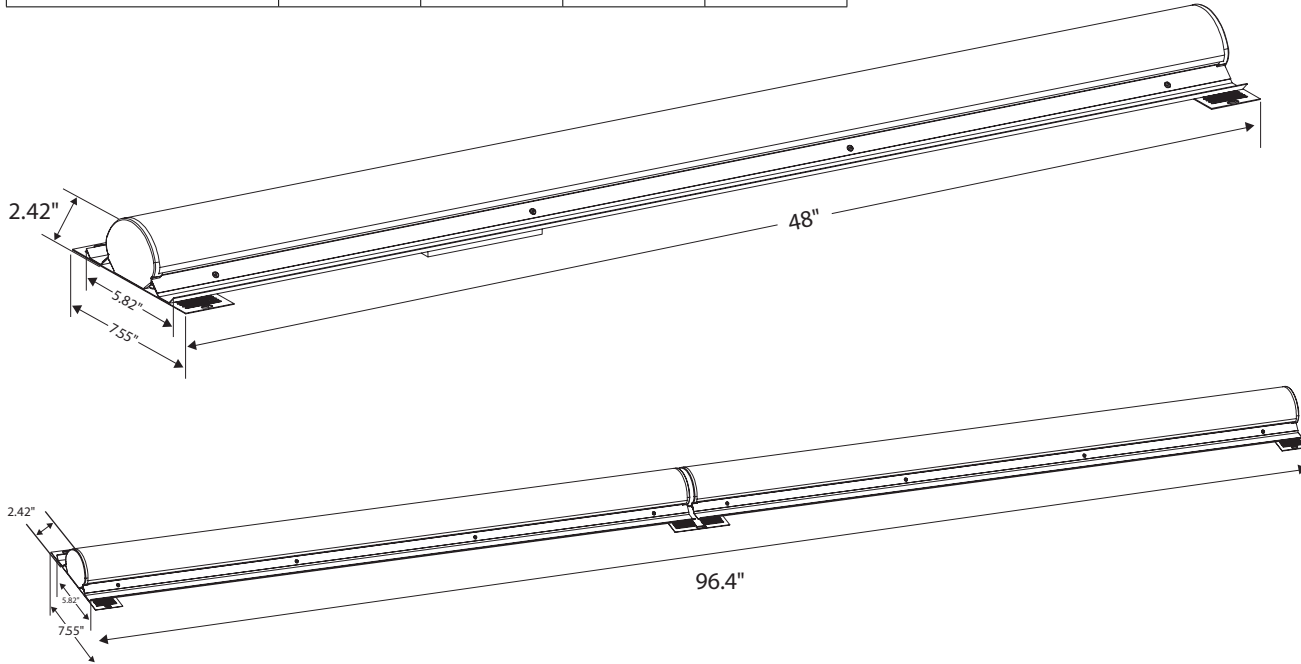

Fixture Information

Size:	18W/23W/32W/35W/46W/55W
Housing:	Steel
Mountings:	4" - 5.25" existing channel
Color:	Standard: White
Dimming:	Standard : 0-10V
Operating Temperature:	-20°C to 50°C
Power Factor:	>.90
CRI:	80
Voltage:	Standard: 120-277V
THD:	<20%
Sensor:	Standard: No sensor
Warranty:	10-Year Limited Warranty

Dimension

Item	Height	Length	Width	Weight
LL-SR4	2.42"	48"	5.82"	4.1 lbs
LL-SR8	2.42"	96.4"	5.82"	7.2 lbs

Photometrics

POLAR CANDELA DISTRIBUTION

Accessories

Project Name	
Catalog #	
Job Type	
Prepared By	
Notes	