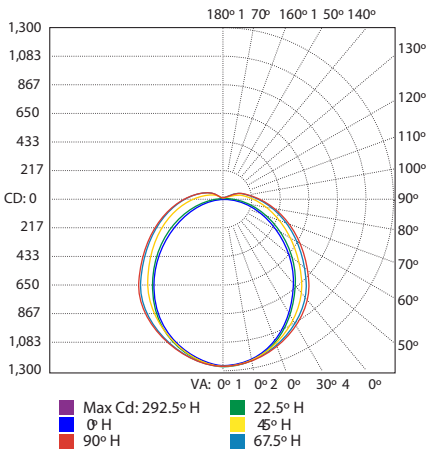

Fixture Information

Size:	18W/23W/32W/35W/46W/55W
Housing:	Steel
Mountings:	4" - 5.25" existing channel
Color:	Standard: White
Dimming:	Standard : 0-10V
Operating Temperature:	-20°C to 50°C
Power Factor:	>.90
CRI:	80
Voltage:	Standard: 120-277V
THD:	<20%
Sensor:	Standard: No sensor
Warranty:	10-Year Limited Warranty

Performance Data

Lumen Output:

2502 to 7205 lm

Lumens Per Watt (typical):

130 lm/W

CCT:

3500K
4000K
5000K

Lifespan:

Dimension

Item	Height	Length	Width	Weight
LL-SR4	2.42"	48"	5.82"	4.1 lbs
LL-SR8	2.42"	96.4"	5.82"	7.2 lbs

Photometrics

POLAR CANDELA DISTRIBUTION

Accessories

Project Name	
Catalog #	
Job Type	
Prepared By	
Notes	

Fixture Ordering Information

Part #	Wattage	Lumens	Kelvin	Voltage	Color
LL-SR4-[18][23][32]-3CCT-UNV	18W/23W/32W	2520/3152/4192	3500K 4000K 5000K	120-277	White
LL-SR8-[35][46][55]-3CCT-UNV	35W/46W/55W	4900/6302/7250	3500K 4000K 5000K	120-277	White