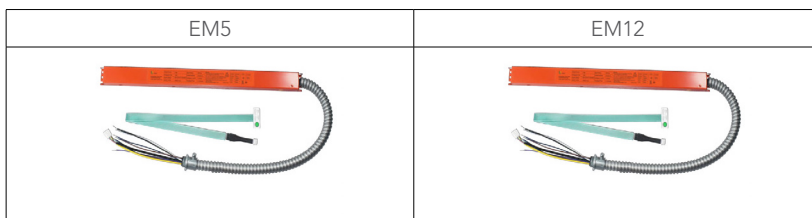

Dimension

Item	Height	Length	Width	Weight
LL-SR4	2.42"	48"	5.82"	4.1 lbs
LL-SR8	2.42"	96.4"	5.82"	7.2 lbs

Photometrics

POLAR CANDELA DISTRIBUTION

Accessories

Project Name	
Catalog #	
Job Type	
Prepared By	
Notes	