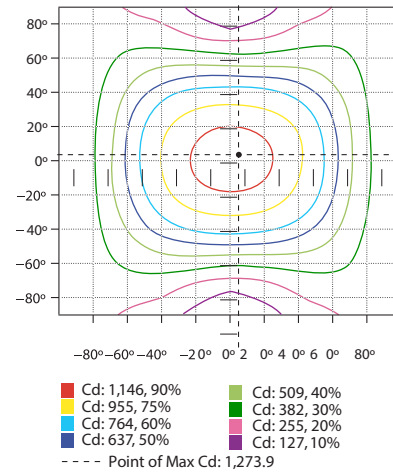

Performance Data

Lumen Output:

2502 to 7205 lm

Lumens Per Watt (typical):

130 lm/W

CCT:

3500K
4000K
5000K

Lifespan:

Dimension

Item	Height	Length	Width	Weight
LL-SR4	2.42"	48"	5.82"	4.1 lbs
LL-SR8	2.42"	96.4"	5.82"	7.2 lbs

Photometrics

POLAR CANDELA DISTRIBUTION

Accessories

Project Name	
Catalog #	
Job Type	
Prepared By	
Notes	

Fixture Ordering Information

Part #	Wattage	Lumens	Kelvin	Voltage	Color
LL-SR4-[18][23][32]-3CCT-UNV	18W/23W/32W	2520/3152/4192	3500K 4000K 5000K	120-277	White
LL-SR8-[35][46][55]-3CCT-UNV	35W/46W/55W	4900/6302/7250	3500K 4000K 5000K	120-277	White