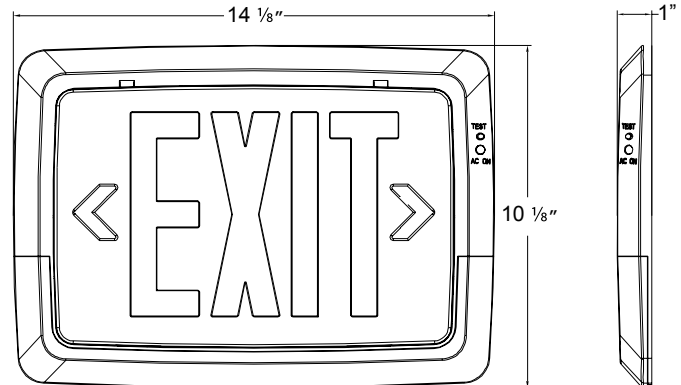

Dimensions: