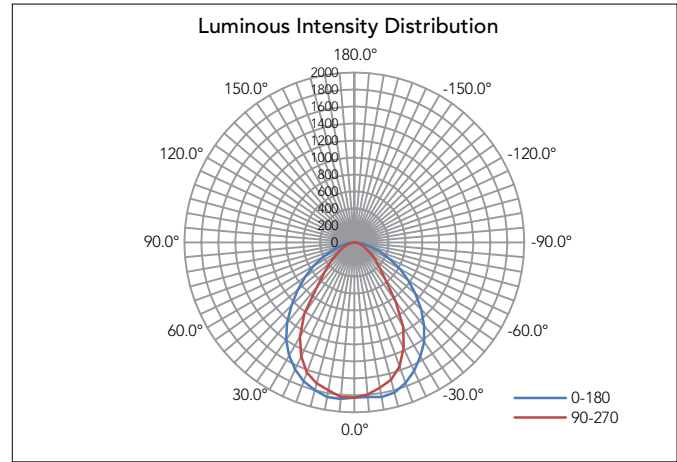

Dimension

Item	Width	Length	Height	Weight
Floodlight (15W) w/ Knuckle Mount	1.45"	4.72"	5.93"	1.609 lb
Floodlight (15W) w/ Yoke Mount	1.45"	5.36"	4.67"	1.697 lb
Floodlight (27W) w/ Knuckle Mount	1.75"	7.08"	7.41"	1.697 lb
Floodlight (27W) w/ Yoke Mount	1.75"	7.72"	6.15"	1.785 lb

Knuckle Mount

Yoke Mount

Mounting Options

Knuckle Mount- Die-cast aluminum knuckle provides flexibility in mounting from a variety of areas.

Yoke Mount- Die-cast aluminum yoke is easily adapted to many surfaces and allows easy fixture aiming angles.

Photometrics

15W

27W