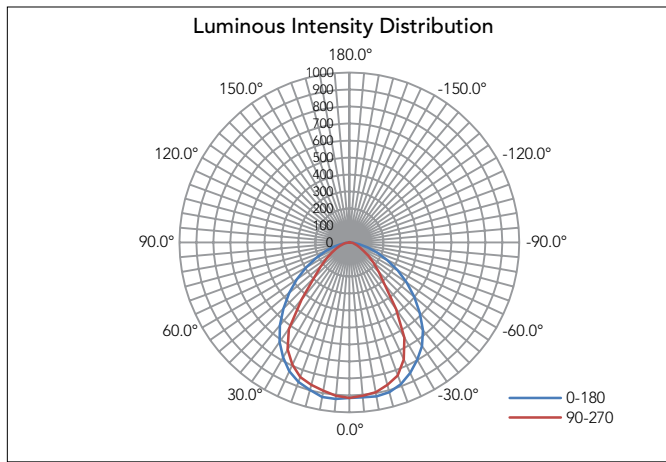

Photometrics

15W