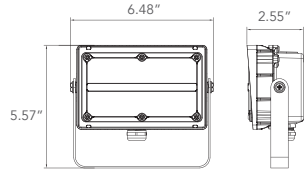

Dimension

Item	Width	Length	Height	Weight
Floodlight (15W) w/ Knuckle Mount	1.45"	4.72"	5.93"	1.609 lb
Floodlight (15W) w/ Yoke Mount	1.45"	5.36"	4.67"	1.697 lb
Floodlight (27W) w/ Knuckle Mount	1.75"	7.08"	7.41"	1.697 lb
Floodlight (27W) w/ Yoke Mount	1.75"	7.72"	6.15"	1.785 lb

Knuckle Mount

Yoke Mount

Mounting Options

Knuckle Mount- Die-cast aluminum knuckle provides flexibility in mounting from a variety of areas.

Yoke Mount- Die-cast aluminum yoke is easily adapted to many surfaces and allows easy fixture aiming angles.

Photometrics

15W

27W