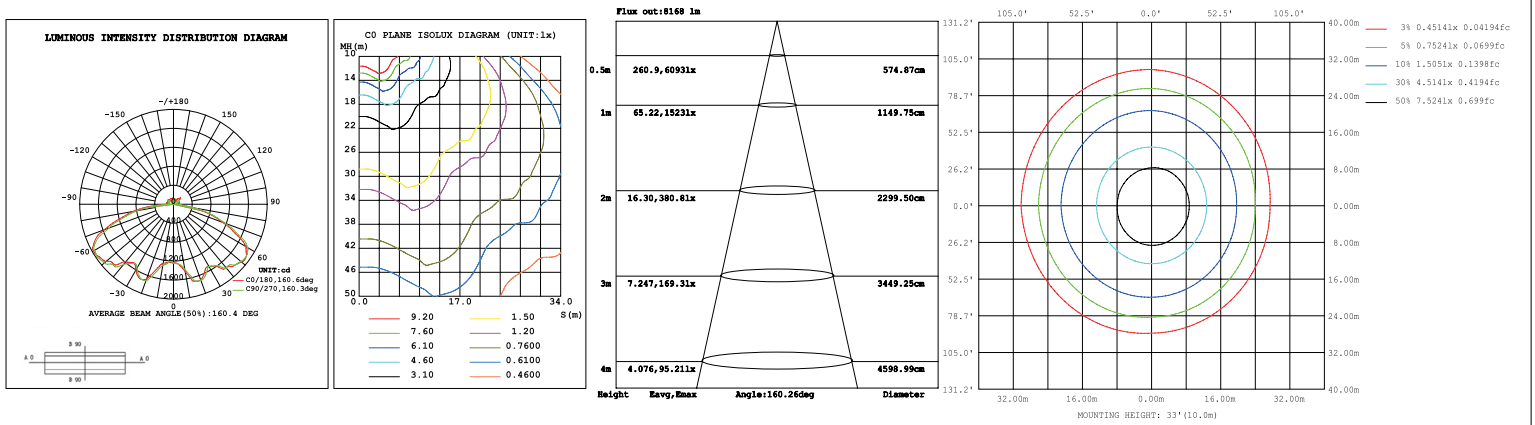

Type V

Lifespan:

Features High performance LED's with up to 100,000 running hours

Ratings & Certificates

UL Listed For Wet Location
IP65 rated
Title 24 Compliant

Dimension

Item	Diameter	Height
PGO	12.6"	4"

Structural Design

Photometric Data

70W 4000K

70W 5000K

Project Name	
Catalog #	
Job Type	
Prepared By	
Notes	

Fixture Ordering Information

Part #	Wattage	Lumens	Kelvin	Voltage
LL-PGO-[28][42][56][70]-2CCT-UNV-WH	28W/42W/56W/70W	4326/5818/7321/9080	4000K 5000K	120-277