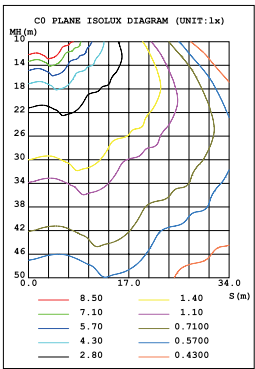

Performance Data

Lumen Output:

4,326 to 9,080 lm

Lumens Per Watt (typical):

130 lm/W

CCT:

4000K
5000K

CCT:

Photometric Data

70W 4000K

70W 5000K

Project Name	
Catalog #	
Job Type	
Prepared By	
Notes	

Fixture Ordering Information

Part #	Wattage	Lumens	Kelvin	Voltage
LL-PGO-[28][42][56][70]-2CCT-UNV-WH	28W/42W/56W/70W	4326/5818/7321/9080	4000K 5000K	120-277