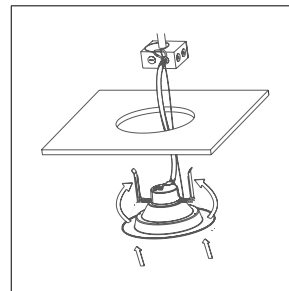

Push clips up & install into fixture

Ensure fixture is flush. Installation is complete

New Construction Installation

Attach safety clip

Bypass ballast & wire to j-box

Adjust lumens or color to desired output

Push clips up & install into fixture

Ensure fixture is flush. Installation is complete

Fixture Ordering Information

Part #	Wattage	Lumens	Kelvin	Voltage
LL-RDL4-3CCT-UNV-WH-D	5/8/12	480/709/1028	3000/3500/4000	120-277