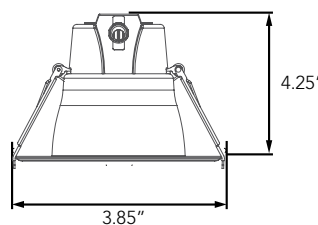

Litelume LED Recessed 4" Adjustalume Series

The Litelume LED Recessed 4" (LL-RDL4) Adjustalume Series is a downlight luminaire designed for retrofit or new construction. The spring-action housing clamps and universal voltage allow for easy installation. Featuring 3 level lumen output and 3 color adjustable CCT, allowing for customized energy savings and comfortability.