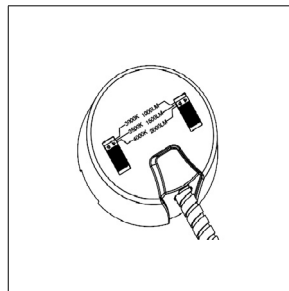

Push clips up & install into fixture

Ensure fixture is flush. Installation is complete

New Construction Installation

Attach safety clip

Bypass ballast & wire to j-box

Adjust lumens or color to desired output

Push clips up & install into fixture

Ensure fixture is flush. Installation is complete

Fixture Ordering Information

Part #	Wattage	Lumens	Kelvin	Voltage
LL-RDL4-3CCT-UNV-WH-D	5/8/12	480/709/1028	3000/3500/4000	120-277