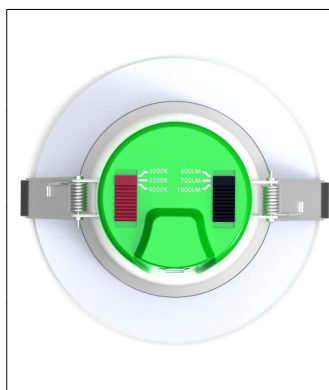

Litelume LED Recessed 4" Adjustalume Series

The Litelume LED Recessed 4" (LL-RDL4) Adjustalume Series is a downlight luminaire designed for retrofit or new construction. The spring-action housing clamps and universal voltage allow for easy installation. Featuring 3 level lumen output and 3 color adjustable CCT, allowing for customized energy savings and comfortability.

PRODUCT FEATURES

Adjustable Lumen Output and Color

This commercial downlight features adjustable lumen output for three distinct lumen levels equivalent to various CFL lamp combinations. Simply adjust the lamp power to the desired lumen output by sliding the selector switch on top of the fixture.

Push clips up & install into fixture

Ensure fixture is flush. Installation is complete

New Construction Installation

Attach safety clip

Bypass ballast & wire to j-box

Adjust lumens or color to desired output

Push clips up & install into fixture

Ensure fixture is flush. Installation is complete

Fixture Ordering Information

Part #	Wattage	Lumens	Kelvin	Voltage
LL-RDL4-3CCT-UNV-WH-D	5/8/12	480/709/1028	3000/3500/4000	120-277