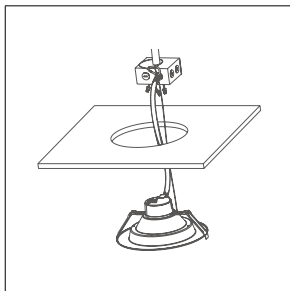

Push clips up & install into fixture

Ensure fixture is flush. Installation is complete

New Construction Installation

Attach safety clip

Bypass ballast & wire to j-box

Adjust lumens or color to desired output