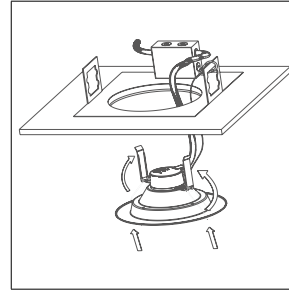

Power	Lumens	Color
Low-5W	480	3000 3500 4000
Med-8W	709	
High-12W	1028	

SIMPLE RETROFIT OR ECONOMICAL NEW CONSTRUCTION INSTALLATION

Retrofit Installation

Attach safety clip

Bypass ballast & wire to j-box

Adjust lumens or color to desired output

Push clips up & install into fixture

Ensure fixture is flush. Installation is complete

New Construction Installation

Attach safety clip

Bypass ballast & wire to j-box

Adjust lumens or color to desired output