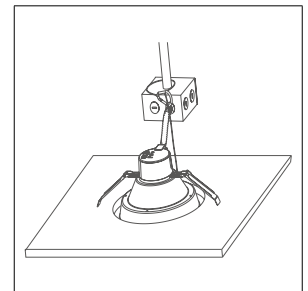

Litelume LED Recessed 4" Adjustalume Series

The Litelume LED Recessed 4" (LL-RDL4) Adjustalume Series is a downlight luminaire designed for retrofit or new construction. The spring-action housing clamps and universal voltage allow for easy installation. Featuring 3 level lumen output and 3 color adjustable CCT, allowing for customized energy savings and comfortability.

Power	Lumens	Color
Low-5W	480	3000 3500 4000
Med-8W	709	
High-12W	1028	

SIMPLE RETROFIT OR ECONOMICAL NEW CONSTRUCTION INSTALLATION

Retrofit Installation

Attach safety clip

Bypass ballast & wire to j-box

Adjust lumens or color to desired output

Push clips up & install into fixture

Ensure fixture is flush. Installation is complete

New Construction Installation

Attach safety clip

Bypass ballast & wire to j-box

Adjust lumens or color to desired output

Push clips up & install into fixture

Ensure fixture is flush. Installation is complete

Fixture Ordering Information

Part #	Wattage	Lumens	Kelvin	Voltage
LL-RDL4-3CCT-UNV-WH-D	5/8/12	480/709/1028	3000/3500/4000	120-277