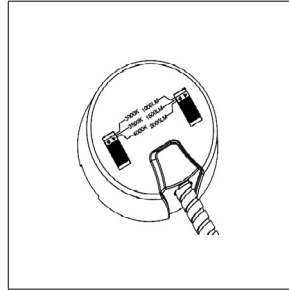

PRODUCT FEATURES

Adjustable Lumen Output and Color

This commercial downlight features adjustable lumen output for three distinct lumen levels equivalent to various CFL lamp combinations. Simply adjust the lamp power to the desired lumen output by sliding the selector switch on top of the fixture.

Power	Lumens	Color
Low-5W	480	3000 3500 4000
Med-8W	709	
High-12W	1028	

SIMPLE RETROFIT OR ECONOMICAL NEW CONSTRUCTION INSTALLATION

Retrofit Installation

Attach safety clip

Bypass ballast & wire to j-box

Adjust lumens or color to desired output

Push clips up & install into fixture

Ensure fixture is flush. Installation is complete

New Construction Installation

Attach safety clip

Bypass ballast & wire to j-box

Adjust lumens or color to desired output

Push clips up & install into fixture

Ensure fixture is flush. Installation is complete

Fixture Ordering Information

Part #	Wattage	Lumens	Kelvin	Voltage
LL-RDL4-3CCT-UNV-WH-D	5/8/12	480/709/1028	3000/3500/4000	120-277