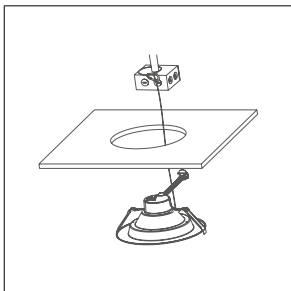

Power	Lumens	Color
Low-5W	480	3000 3500 4000
Med-8W	709	
High-12W	1028	

SIMPLE RETROFIT OR ECONOMICAL NEW CONSTRUCTION INSTALLATION

Retrofit Installation

Attach safety clip

Bypass ballast & wire to j-box

Adjust lumens or color to desired output

Push clips up & install into fixture

Ensure fixture is flush. Installation is complete

New Construction Installation

Attach safety clip

Bypass ballast & wire to j-box

Adjust lumens or color to desired output