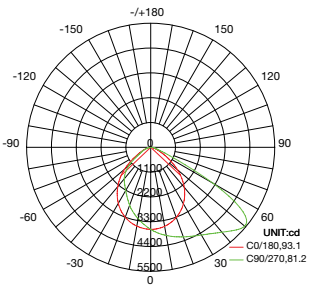

Performance Data

Lumen Output:

5,211 to 17,148 lm

Lumens Per Watt (typical):

160-170 lm/W

CCT:

3000K
4000K
5000K

Distribution:

Forward Throw

Lifespan:

Up to 100,000 running hours

Ratings & Certificates

UL Listed For Wet Location
Dark Sky Compliant
DLC Premium Listed
Title 24 Compliant

Dimension

Item	Width	Depth	Height	Weight
28W-70W	12.35"	7.94"	7.09"	8.14 lb
48W-120	12.35"	7.94"	7.09"	8.6 lb

Photometrics

70W, 5000K T4

LUMINOUS INTENSITY DISTRIBUTION DIAGRAM

AVERAGE BEAM ANGLE(50%):87.1 DEG

C0 PLANE ISOLUX DIAGRAM (UNIT:lx)

Flux out: 4903 l m

light Evlg, Emx Angl e: 81, 18deg Di amet er

ISOLUX DIAGRAM

120W, 5000K T4

LUMINOUS INTENSITY DISTRIBUTION DIAGRAM

AVERAGE BEAM ANGLE(50%):88.4 DEG

C0 PLANE ISOLUX DIAGRAM (UNIT:lx)

Flux out: 8056 l m

light Evlg, Emx Angl e: 83, 15deg Di amet er

ISOLUX DIAGRAM

Project Name	
Catalog #	
Job Type	
Prepared By	
Notes	