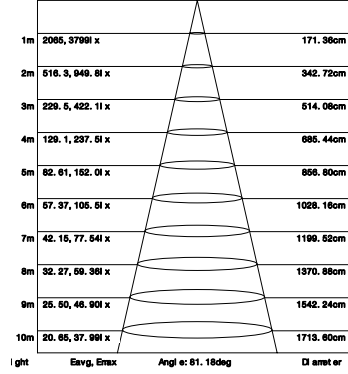

Performance Data

Lumen Output:

5,211 to 17,148 lm

Lumens Per Watt (typical):

160-170 lm/W

CCT:

3000K
4000K
5000K

Distribution:

Photometrics

70W, 5000K T4

LUMINOUS INTENSITY DISTRIBUTION DIAGRAM

AVERAGE BEAM ANGLE(50%):87.1 DEG

C0 PLANE ISOLUX DIAGRAM (UNIT:lx)

Flux out: 4903 l m

light Evlg, Emx Angl e: 81, 18deg Di amet er

ISOLUX DIAGRAM

120W, 5000K T4

LUMINOUS INTENSITY DISTRIBUTION DIAGRAM

AVERAGE BEAM ANGLE(50%):88.4 DEG

C0 PLANE ISOLUX DIAGRAM (UNIT:lx)

Flux out: 8056 l m

light Evlg, Emx Angl e: 83, 15deg Di amet er

ISOLUX DIAGRAM

Project Name	
Catalog #	
Job Type	
Prepared By	
Notes	

Fixture Ordering Information

Part #	Wattage	Lumens	Kelvin	Voltage
LL-WPLFC-[28][42][56][70]-3CCT-UNV-BZ-PC	28W/42W/56W/70W	5211/7048/8901/11156	3000K 4000K 5000K	120-277
LL-WPLFC-[48][72][96][120]-2CCT-UNV-BZ-PC	48W/72W/96W/120W	7759/11257/14447/17148	4000K 5000K	120-277
LL-WPLFC-[28][42][56][70]-3CCT-HV-BZ	28W/42W/56W/70W	5211/7048/8901/11156	3000K 4000K 5000K	277-480
LL-WPLFC-[48][72][96][120]-2CCT-HV-BZ	48W/72W/96W/120W	7759/11257/14447/17148	4000K 5000K	277-480