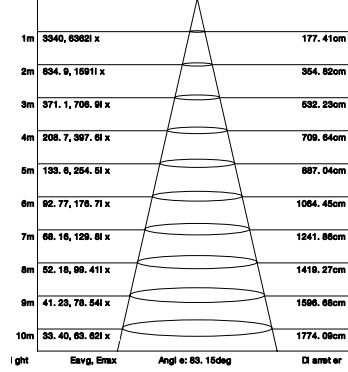

Performance Data

Lumen Output:

5,211 to 17,148 lm

Lumens Per Watt (typical):

160-170 lm/W

CCT:

3000K
4000K
5000K

Distribution:

Photometrics

70W, 5000K T4

LUMINOUS INTENSITY DISTRIBUTION DIAGRAM

AVERAGE BEAM ANGLE(50%):87.1 DEG

C0 PLANE ISOLUX DIAGRAM (UNIT:lx)

Flux out: 4903 l m

light Evlg, Emx Angl e: 81, 18deg Di amet er

ISOLUX DIAGRAM

120W, 5000K T4

LUMINOUS INTENSITY DISTRIBUTION DIAGRAM

AVERAGE BEAM ANGLE(50%):88.4 DEG

C0 PLANE ISOLUX DIAGRAM (UNIT:lx)

Flux out: 8056 l m

light Evlg, Emx Angl e: 83, 15deg Di amet er

ISOLUX DIAGRAM

Project Name	
Catalog #	
Job Type	
Prepared By	
Notes	

Fixture Ordering Information

Part #	Wattage	Lumens	Kelvin	Voltage
LL-WPLFC-[28][42][56][70]-3CCT-UNV-BZ-PC	28W/42W/56W/70W	5211/7048/8901/11156	3000K 4000K 5000K	120-277
LL-WPLFC-[48][72][96][120]-2CCT-UNV-BZ-PC	48W/72W/96W/120W	7759/11257/14447/17148	4000K 5000K	120-277
LL-WPLFC-[28][42][56][70]-3CCT-HV-BZ	28W/42W/56W/70W	5211/7048/8901/11156	3000K 4000K 5000K	277-480
LL-WPLFC-[48][72][96][120]-2CCT-HV-BZ	48W/72W/96W/120W	7759/11257/14447/17148	4000K 5000K	277-480