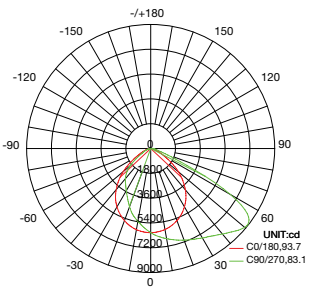

Performance Data

Lumen Output:

5,211 to 17,148 lm

Lumens Per Watt (typical):

160-170 lm/W

CCT:

3000K
4000K
5000K

Distribution:

Photometrics

70W, 5000K T4

LUMINOUS INTENSITY DISTRIBUTION DIAGRAM

AVERAGE BEAM ANGLE(50%):87.1 DEG

C0 PLANE ISOLUX DIAGRAM (UNIT:lx)

Flux out: 4903 l m

light Evlg, Emx Angl e: 81, 18deg Di amet er

ISOLUX DIAGRAM

120W, 5000K T4

LUMINOUS INTENSITY DISTRIBUTION DIAGRAM

AVERAGE BEAM ANGLE(50%):88.4 DEG

C0 PLANE ISOLUX DIAGRAM (UNIT:lx)

Flux out: 8056 l m

light Evlg, Emx Angl e: 83, 15deg Di amet er

ISOLUX DIAGRAM

Project Name	
Catalog #	
Job Type	
Prepared By	
Notes	

Fixture Ordering Information

Part #	Wattage	Lumens	Kelvin	Voltage
LL-WPLFC-[28][42][56][70]-3CCT-UNV-BZ-PC	28W/42W/56W/70W	5211/7048/8901/11156	3000K 4000K 5000K	120-277
LL-WPLFC-[48][72][96][120]-2CCT-UNV-BZ-PC	48W/72W/96W/120W	7759/11257/14447/17148	4000K 5000K	120-277
LL-WPLFC-[28][42][56][70]-3CCT-HV-BZ	28W/42W/56W/70W	5211/7048/8901/11156	3000K 4000K 5000K	277-480
LL-WPLFC-[48][72][96][120]-2CCT-HV-BZ	48W/72W/96W/120W	7759/11257/14447/17148	4000K 5000K	277-480