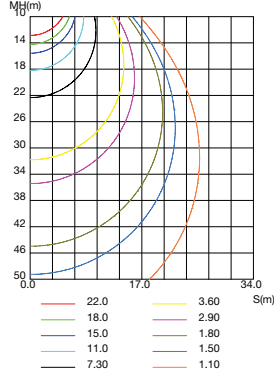

Performance Data

Lumen Output:

5,211 to 17,148 lm

Lumens Per Watt (typical):

160-170 lm/W

CCT:

3000K
4000K
5000K

Distribution:

Photometrics

70W, 5000K T4

LUMINOUS INTENSITY DISTRIBUTION DIAGRAM

AVERAGE BEAM ANGLE(50%):87.1 DEG

C0 PLANE ISOLUX DIAGRAM (UNIT:lx)

Flux out: 4903 l m

light Evlg, Emx Angl e: 81, 18deg Di amet er

ISOLUX DIAGRAM

120W, 5000K T4

LUMINOUS INTENSITY DISTRIBUTION DIAGRAM

AVERAGE BEAM ANGLE(50%):88.4 DEG

C0 PLANE ISOLUX DIAGRAM (UNIT:lx)

Flux out: 8056 l m

light Evlg, Emx Angl e: 83, 15deg Di amet er

ISOLUX DIAGRAM

Project Name	
Catalog #	
Job Type	
Prepared By	
Notes	

Fixture Ordering Information

Part #	Wattage	Lumens	Kelvin	Voltage
LL-WPLFC-[28][42][56][70]-3CCT-UNV-BZ-PC	28W/42W/56W/70W	5211/7048/8901/11156	3000K 4000K 5000K	120-277
LL-WPLFC-[48][72][96][120]-2CCT-UNV-BZ-PC	48W/72W/96W/120W	7759/11257/14447/17148	4000K 5000K	120-277
LL-WPLFC-[28][42][56][70]-3CCT-HV-BZ	28W/42W/56W/70W	5211/7048/8901/11156	3000K 4000K 5000K	277-480
LL-WPLFC-[48][72][96][120]-2CCT-HV-BZ	48W/72W/96W/120W	7759/11257/14447/17148	4000K 5000K	277-480