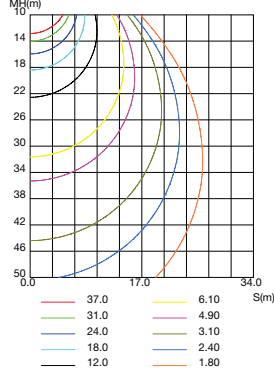

Performance Data

Lumen Output:

5,211 to 17,148 lm

Lumens Per Watt (typical):

160-170 lm/W

CCT:

3000K
4000K
5000K

Distribution:

Photometrics

70W, 5000K T4

LUMINOUS INTENSITY DISTRIBUTION DIAGRAM

AVERAGE BEAM ANGLE(50%):87.1 DEG

C0 PLANE ISOLUX DIAGRAM (UNIT:lx)

Flux out: 4903 l m

light Evlg, Emx Angl e: 81, 18deg Di amet er

ISOLUX DIAGRAM

120W, 5000K T4

LUMINOUS INTENSITY DISTRIBUTION DIAGRAM

AVERAGE BEAM ANGLE(50%):88.4 DEG

C0 PLANE ISOLUX DIAGRAM (UNIT:lx)

Flux out: 8056 l m

light Evlg, Emx Angl e: 83, 15deg Di amet er

ISOLUX DIAGRAM

Project Name	
Catalog #	
Job Type	
Prepared By	
Notes	

Fixture Ordering Information

Part #	Wattage	Lumens	Kelvin	Voltage
LL-WPLFC-[28][42][56][70]-3CCT-UNV-BZ-PC	28W/42W/56W/70W	5211/7048/8901/11156	3000K 4000K 5000K	120-277
LL-WPLFC-[48][72][96][120]-2CCT-UNV-BZ-PC	48W/72W/96W/120W	7759/11257/14447/17148	4000K 5000K	120-277
LL-WPLFC-[28][42][56][70]-3CCT-HV-BZ	28W/42W/56W/70W	5211/7048/8901/11156	3000K 4000K 5000K	277-480
LL-WPLFC-[48][72][96][120]-2CCT-HV-BZ	48W/72W/96W/120W	7759/11257/14447/17148	4000K 5000K	277-480