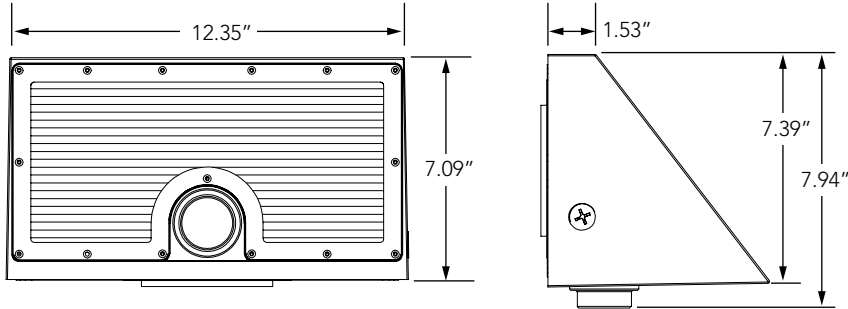

Forward Throw

Lifespan:

Up to 100,000 running hours

Ratings & Certificates

UL Listed For Wet Location
Dark Sky Compliant
DLC Premium Listed
Title 24 Compliant

Dimension

Item	Width	Depth	Height	Weight
28W-70W	12.35"	7.94"	7.09"	8.14 lb
48W-120	12.35"	7.94"	7.09"	8.6 lb

Photometrics

70W, 5000K T4

LUMINOUS INTENSITY DISTRIBUTION DIAGRAM

AVERAGE BEAM ANGLE(50%):87.1 DEG

C0 PLANE ISOLUX DIAGRAM (UNIT:lx)

Flux out: 4903 l m

light Evlg, Emx Angl e: 81, 18deg Di amet er

ISOLUX DIAGRAM