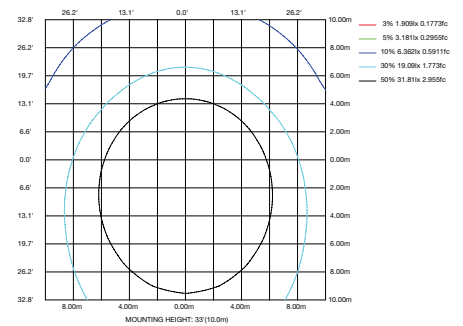

Photometrics

70W, 5000K T4

LUMINOUS INTENSITY DISTRIBUTION DIAGRAM

AVERAGE BEAM ANGLE(50%):87.1 DEG

C0 PLANE ISOLUX DIAGRAM (UNIT:lx)

Flux out: 4903 l m

light Evlg, Emx Angl e: 81, 18deg Di amet er

ISOLUX DIAGRAM

120W, 5000K T4

LUMINOUS INTENSITY DISTRIBUTION DIAGRAM

AVERAGE BEAM ANGLE(50%):88.4 DEG

C0 PLANE ISOLUX DIAGRAM (UNIT:lx)

Flux out: 8056 l m

light Evlg, Emx Angl e: 83, 15deg Di amet er

ISOLUX DIAGRAM

Project Name	
Catalog #	
Job Type	
Prepared By	
Notes	