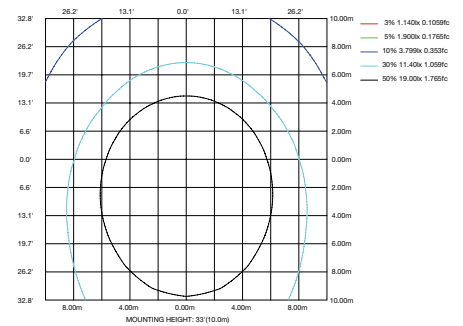

Photometrics

70W, 5000K T4

LUMINOUS INTENSITY DISTRIBUTION DIAGRAM

AVERAGE BEAM ANGLE(50%):87.1 DEG

C0 PLANE ISOLUX DIAGRAM (UNIT:lx)

Flux out: 4903 l m

light Evlg, Emx Angl e: 81, 18deg Di amet er

ISOLUX DIAGRAM

120W, 5000K T4

LUMINOUS INTENSITY DISTRIBUTION DIAGRAM

AVERAGE BEAM ANGLE(50%):88.4 DEG

C0 PLANE ISOLUX DIAGRAM (UNIT:lx)

Flux out: 8056 l m

light Evlg, Emx Angl e: 83, 15deg Di amet er

ISOLUX DIAGRAM

Project Name	
Catalog #	
Job Type	
Prepared By	
Notes	