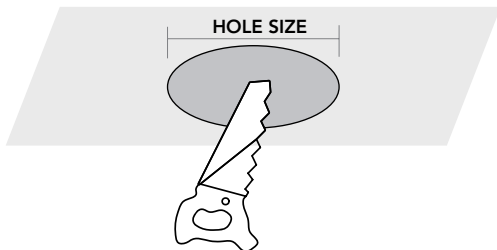

Recessed Downlight

4", 6", 8" & 10"

Description

The Litelume LED Recessed Downlight (LL-RDL) is a recessed luminaire designed for retrofit or new construction. Available in 4", 6", 8', and 10". The spring-action housing clamps and universal voltage allow for easy installation. Featuring 3 level lumen output and 5 color adjustable CCT, allowing for customized energy savings and comfortability.

Selectable Watt/CCT

Three position sliding switch
 4": 6W/9W/12W
 6": 12W/17W/22W
 8": 17W/24W/30W
 10": 22W/30W/38W

Five position sliding switch
 2700K/3000K/3500K
 4000K/5000K

Hole Size

Size	Hole Size
4 inch	4-21/64"
6 inch	6-19/64"
8 inch	8-5/64"
10 inch	8-31/32"