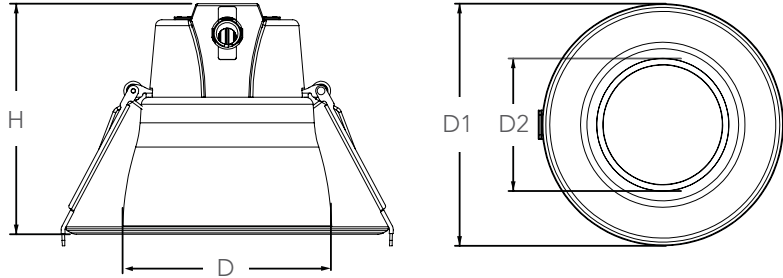

Recessed Downlight

4", 6", 8" & 10"

Description

The Litelume LED Recessed Downlight (LL-RDL) is a recessed luminaire designed for retrofit or new construction. Available in 4", 6", 8', and 10". The spring-action housing clamps and universal voltage allow for easy installation. Featuring 3 level lumen output and 5 color adjustable CCT, allowing for customized energy savings and comfortability.

50,000 hours @ 70% (L70)

Ratings & Certificates

Wet Location (for indoor use)
ETL Listed
CEC Listed, Meets Title24 JA8 Requirements
Energy Star certified
IC Rated

Dimension

Item	Height	D	D1	D2
4 inch	3.31"	Ø4.33"	Ø5.12"	Ø2.93"
6 inch	4.16"	Ø6.01"	Ø8.43"	Ø4.69"
8 inch	4.5"	Ø7.18"	Ø10"	Ø5.06"
10 inch	4.9"	Ø8.48"	Ø11.38"	Ø5.57"

Selectable Watt/CCT

Three position sliding switch
 4": 6W/9W/12W
 6": 12W/17W/22W
 8": 17W/24W/30W
 10": 22W/30W/38W

Five position sliding switch
 2700K/3000K/3500K
 4000K/5000K

Hole Size

Size	Hole Size
4 inch	4-21/64"
6 inch	6-19/64"
8 inch	8-5/64"
10 inch	8-31/32"