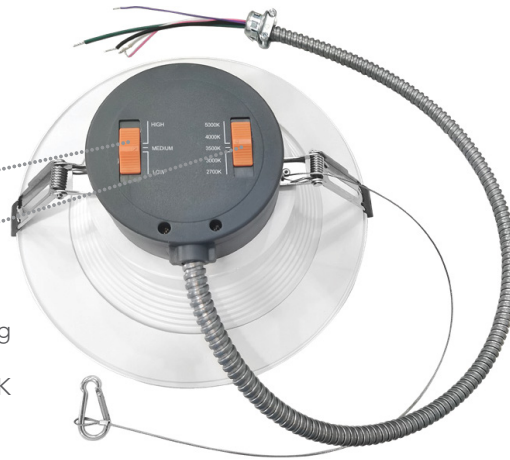

Recessed Downlight

4", 6", 8" & 10"

Description

The Litelume LED Recessed Downlight (LL-RDL) is a recessed luminaire designed for retrofit or new construction. Available in 4", 6", 8', and 10". The spring-action housing clamps and universal voltage allow for easy installation. Featuring 3 level lumen output and 5 color adjustable CCT, allowing for customized energy savings and comfortability.

Fixture Information

Size:	6W/9W/12W/17W/22W/24W/30W/ 38W
Color:	White
Trim:	Standard: White Optional: Black (BK), Silver (SL), Architectural Bronze (ABZ)
Dimming:	1-10V continuous
Power Factor:	>.90
CRI:	90
THD:	<10%
Voltage:	Standard:120-277V
Warranty:	10-Year Limited Warranty

50,000 hours @ 70% (L70)

Ratings & Certificates

Wet Location (for indoor use)
ETL Listed
CEC Listed, Meets Title24 JA8 Requirements
Energy Star certified
IC Rated

Dimension

Item	Height	D	D1	D2
4 inch	3.31"	Ø4.33"	Ø5.12"	Ø2.93"
6 inch	4.16"	Ø6.01"	Ø8.43"	Ø4.69"
8 inch	4.5"	Ø7.18"	Ø10"	Ø5.06"
10 inch	4.9"	Ø8.48"	Ø11.38"	Ø5.57"

Selectable Watt/CCT

Three position sliding switch
 4": 6W/9W/12W
 6": 12W/17W/22W
 8": 17W/24W/30W
 10": 22W/30W/38W

Five position sliding switch
 2700K/3000K/3500K
 4000K/5000K

Hole Size

Size	Hole Size
4 inch	4-21/64"
6 inch	6-19/64"
8 inch	8-5/64"
10 inch	8-31/32"