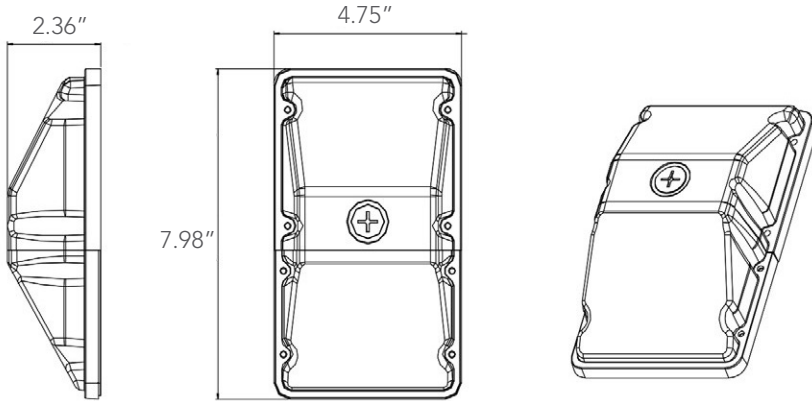

5000K

Lifespan:

Up to 100,000 running hours

Ratings & Certificates

UL Listed For Wet Location

Dimension

Item	Wide	Depth	Height	Weight
LL-DPP	4.75"	2.36"	7.98"	1.26 lbs

Photometrics