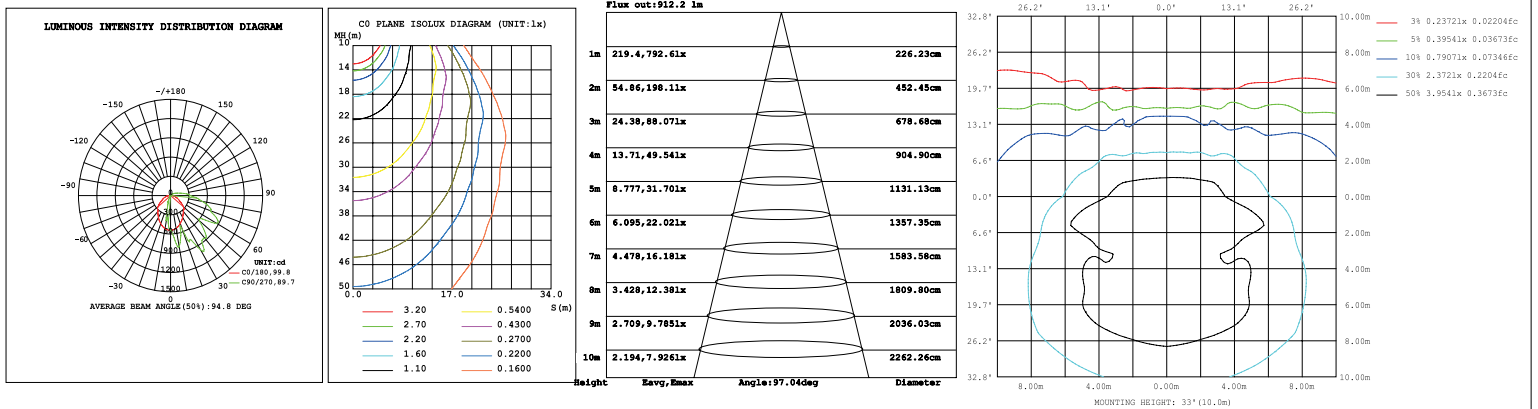

Photometrics

15W-3000K