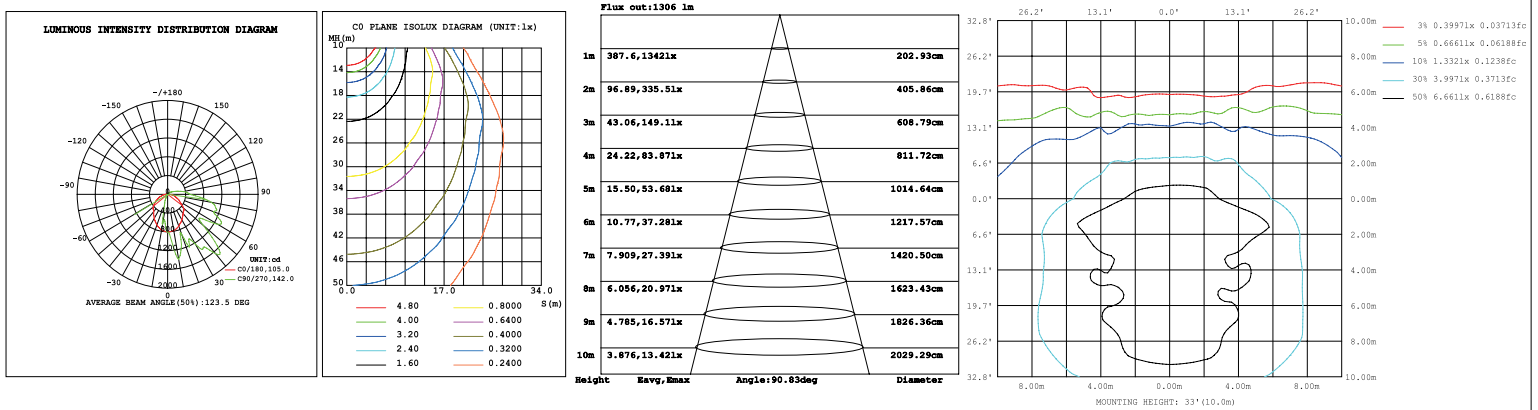

Dimension

Item	Wide	Depth	Height	Weight
LL-DPP	4.75"	2.36"	7.98"	1.26 lbs

Photometrics

15W-3000K

25W-3000K