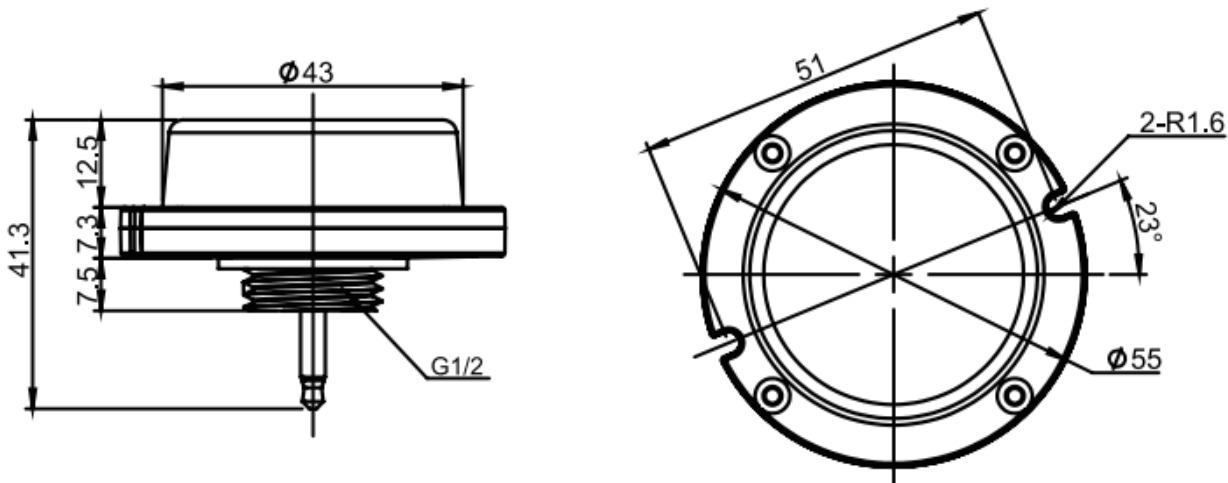

12-24V DC Plug And Play Photocell

Description

The ANT-5-4T-PC is a photoelectric switch featuring a simple "Plug and Play" connection.

Specifications

Power Supply:	12-24V DC, .20mA
Max Current Sink:	25mA
Power Consumption:	Max .4W
Operating Level:	10 - 20Lx ON / 30-80Lx OFF
Humidity:	99% RH
Temperature:	-40°F ` +158°F
Rating & Certification:	IP65, UL 773A

Dimensions

Project Name	
Catalog #	
Job Type	
Prepared By	
Notes	

Ordering Information

Part #	Description
ANT-5-4T-PC	Sharkward 12-24V DC Plug And Play Photocell