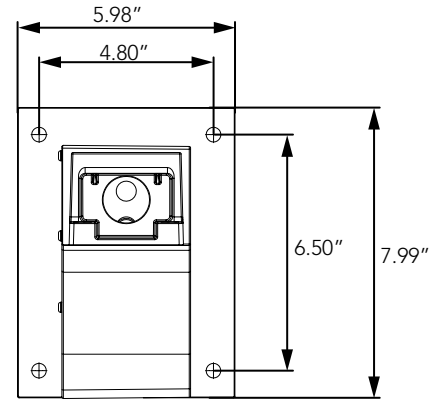

Wall Mount Wall Mount for ALECO

Project Name	
Catalog #	
Job Type	
Prepared By	
Notes	

Ordering Information

Part #	Description
ALECOWM	Wall Mount Kit ALECO

* Please contact LITELUME for all Custom Option Requests