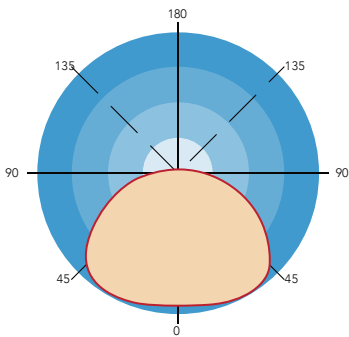

Photometrics

General