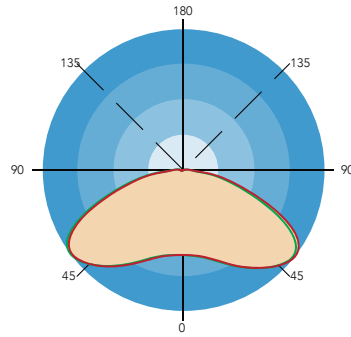

Parking Garage