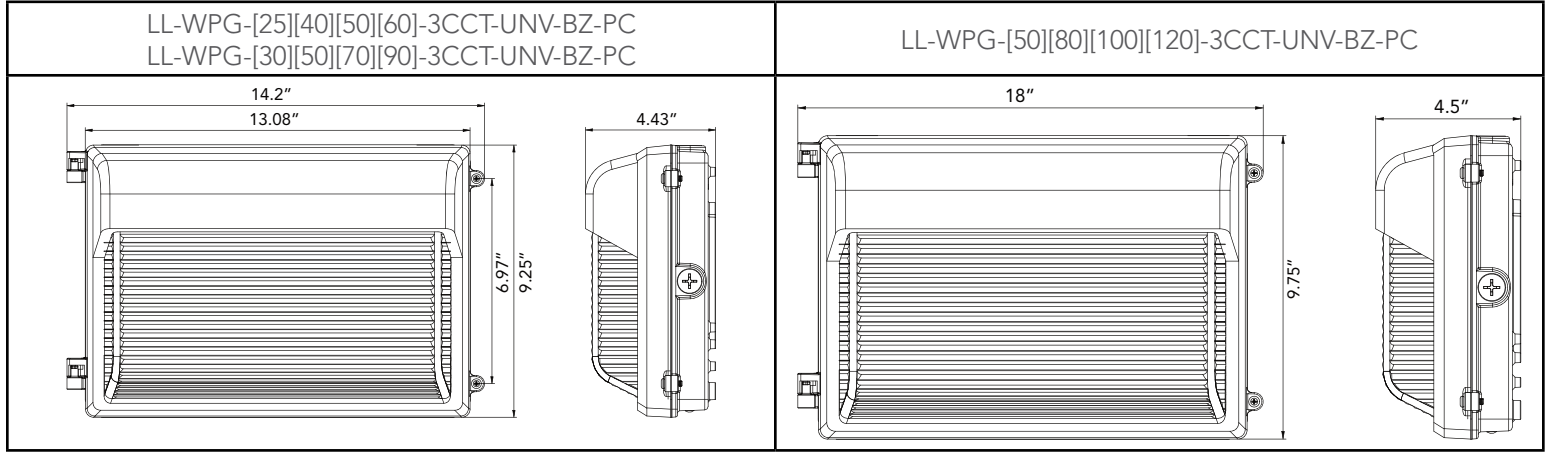

Wallpack Glass

Description

The LITELUME™ Wallpack Glass (LL-WPG) features a die-cast aluminum housing with a glass optical lens for long-lasting durability. Specification Grade, available for retrofit or new construction. Featuring 4 level lumen output and 3 level adjustable CCT, along with a standard ON/OFF photocell with dip switch. The sleek and low profile appearance brings modern aesthetics to a traditional wallpack.

Applications: Site, Hallway, Perimeter lighting and Walkway lighting.

Fixture Information

Size:	25W/30W/40W/50W/60W/70W/ 80W/90W/120W
Housing:	Die-cast Aluminum Housing
Finish:	Protective powder coat
Color:	Standard: Bronze Custom Options: Black (BK) White (WH) Grey (GY)
Mounting:	Standard: Wall Mount
Lens:	Glass
CRI:	80
Power Factor:	.90
THD:	<15%
Voltage:	Standard: 120-277V
Operating Temperature:	-40°F to 104°F
Sensor:	Standard: No sensor
Photocell:	Standard: Photocell with ON/OFF dip switch
Warranty:	10-Year Limited Warranty

Type III

Lifespan:

Up to 100,000 running hours

Ratings & Certificates

UL Listed For Wet Location
TAA Compliant/BAA Optional

Dimension

Item	Width	Length	Height
LL-WPG-[25][40][50][60]-3CCT-UNV-BZ-PC	4.43"	14.2"	9.25"
LL-WPG-[30][50][70][90]-3CCT-UNV-BZ-PC	4.43"	14.2"	9.25"
LL-WPG-[50][80][100][120]-3CCT-UNV-BZ-PC	4.5"	18"	9.75"

Features

Wattage and CCT Controller

Featuring 4 level lumen output and 3 level adjustable CCT

Power adjustment range:
20W/40W/50W/60W
30W/50W/70/90W
50W/80W/100W/120W

CCT selectable: 3000K, 4000K, 5000K

Photocell with ON/OFF DIP switch