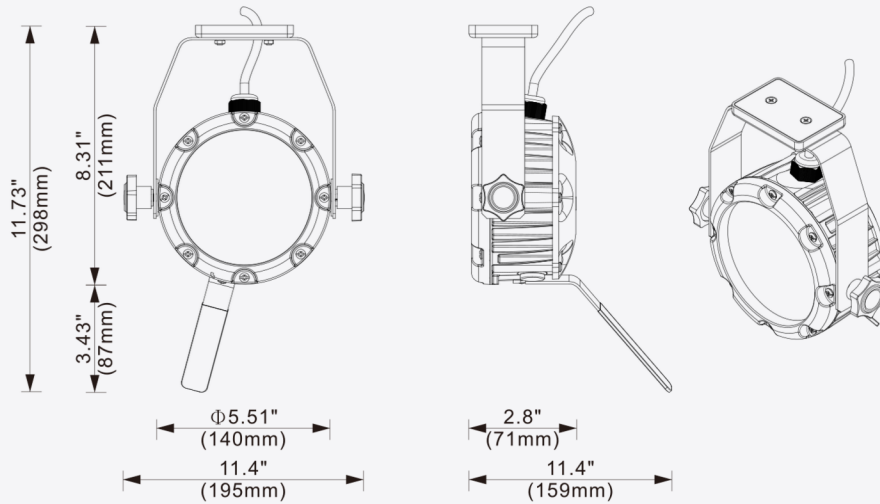

DIMENSIONS

Heavy Duty Dock Light with Magnetic Mounting (LL-HDDL-3L-UNV-50-Y-MG)