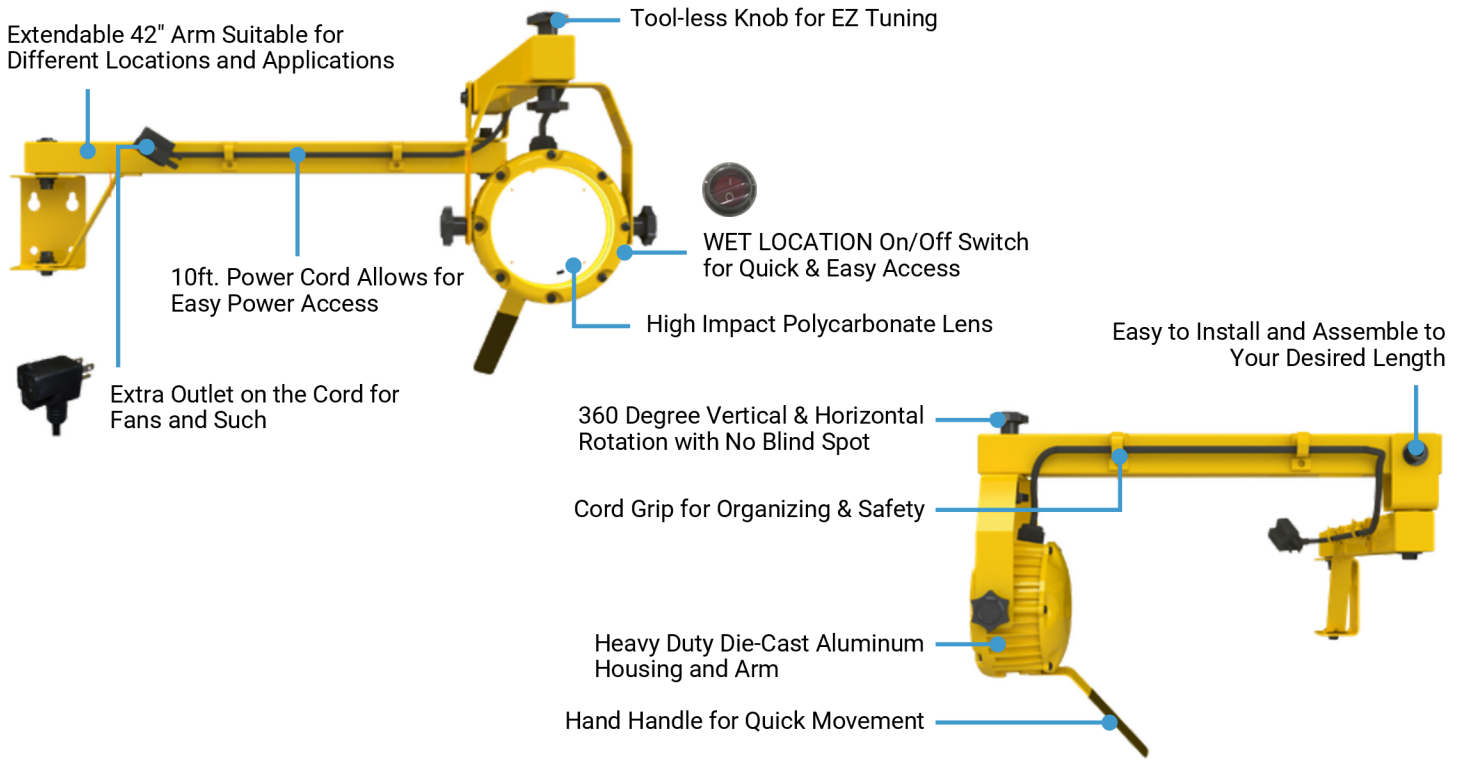

### Heavy Duty Dock Light with Magnetic Mounting (LL-HDDL-3L-UNV-50-Y-MG)

Strong Metallic Plate for Easy Mounting on Varieties of Surafces

Tool-less Knob for EZ Tuning

Heavy Duty Die-Cast Aluminum

360 Degree Horizontal Rotation with No Blind Spot

WET LOCATION On/Off Switch for Quick & Easy Access

High Impact Polycarbonate Lens

Hand Handle for Quick Movement

## DIMENSIONS

**Heavy Duty Dock Light with 42" Adjustable Arm Mounting (LL-HDDL-3L-UNV-50-Y-AA)**