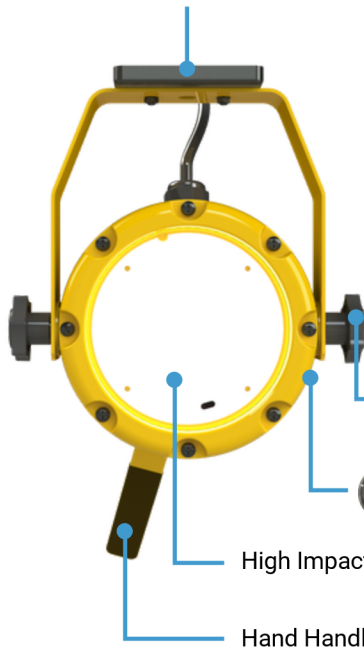

#### FIXTURE INFORMATION

| Size       | Housing                      |      |     | Finish                   | Lens                      | Mounting               | Color    |
|------------|------------------------------|------|-----|--------------------------|---------------------------|------------------------|----------|
| 28W        | Heavy Duty Die-Cast Aluminum |      |     | Marine Grade Powder Coat | High Impact Polycarbonate | L-Bracket Magnetic Bar | Yellow   |
| Voltage    | PF                           | THD  | CRI | Distribution             | NEMA Beam                 | Rotation               | Warranty |
| 120 - 277V | .98                          | <20% | 76  | Medium Flood             | 5 x 5                     | 360° Horizontal        | 10 Year  |

## DIMENSIONS

### Heavy Duty Dock Light with Magnetic Mounting (LL-HDDL-3L-UNV-50-Y-MG)

Strong Metallic Plate for Easy Mounting on Varieties of Surafces

Tool-less Knob for EZ Tuning

Heavy Duty Die-Cast Aluminum

360 Degree Horizontal Rotation with No Blind Spot

WET LOCATION On/Off Switch for Quick & Easy Access

High Impact Polycarbonate Lens

Hand Handle for Quick Movement