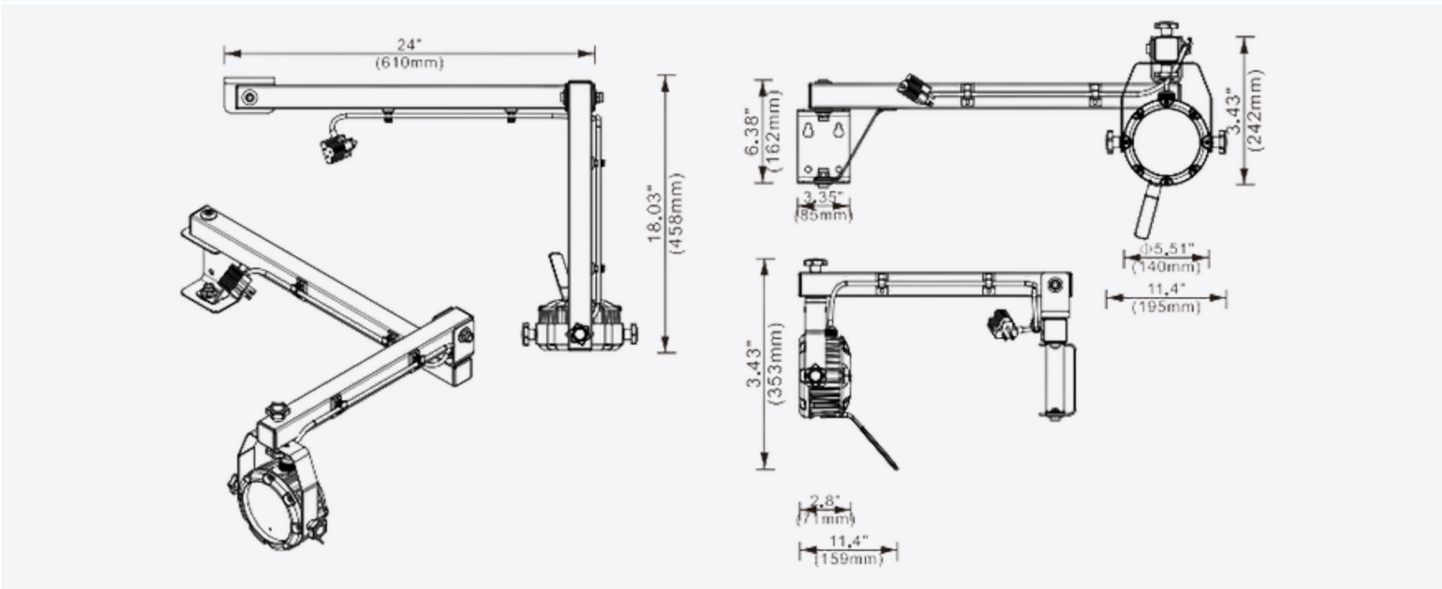

## DIMENSIONS

### Heavy Duty Dock Light with Magnetic Mounting (LL-HDDL-3L-UNV-50-Y-MG)

Strong Metallic Plate for Easy Mounting on Varieties of Surafces

Tool-less Knob for EZ Tuning

Heavy Duty Die-Cast Aluminum

360 Degree Horizontal Rotation with No Blind Spot

WET LOCATION On/Off Switch for Quick & Easy Access

High Impact Polycarbonate Lens

Hand Handle for Quick Movement

## DIMENSIONS

**Heavy Duty Dock Light with 42" Adjustable Arm Mounting (LL-HDDL-3L-UNV-50-Y-AA)**