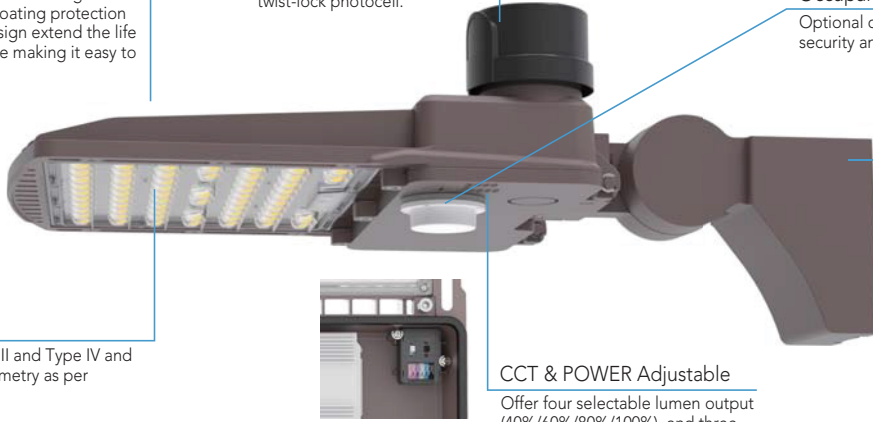

Occupancy Sensor

Optional occupancy sensor allows for security and energy saving.

Mounting

Optional for square, round pole mount, Slipfitter, wall mount, yoke mount. All mounting brackets are simple to operate, which can realize single operation and reduce labor costs.

Photometry

Option Type III and Type IV and Type V Photometry as per applications.

CCT & POWER Adjustable

Offer four selectable lumen output (40%/60%/80%/100%), and three selectable CCTs (30K/40K/50K)

External Shields