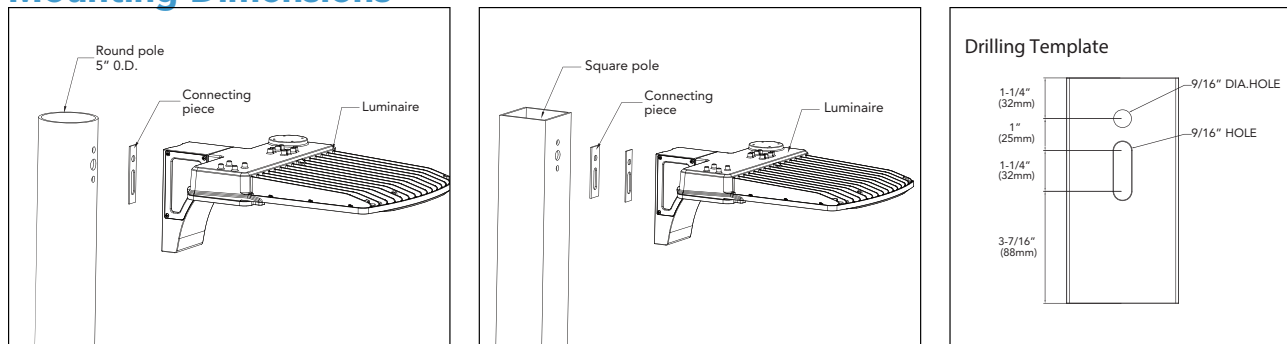

Mounting Dimensions