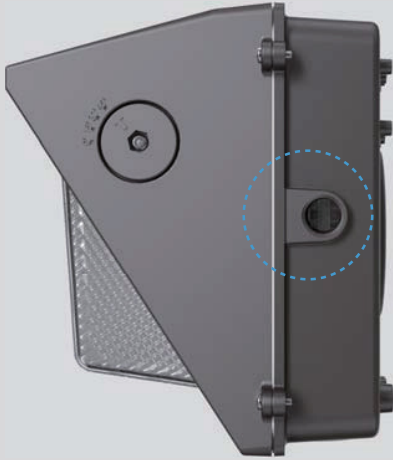

Features

CCT and Wattage

This fixture has the function of adjusting the lumens output and color temperature on-site.

SELECTABLE LUMENS

SELECTABLE CCT

Power adjustment range:
100%-80%-60%-40%

CCT selectable:
3000K, 4000K, 5000K

Plug and Play PIR Sensor (Optional)

Control the light throw with a spin of a dial

All WPL models include a powerful feature that can adjust the tilt of the light engine, enabling field adjustment of the degree of light thrown forward. Choose 0°, 15°, 30° or 45° to control where the light gets thrown.

Photocell Cap