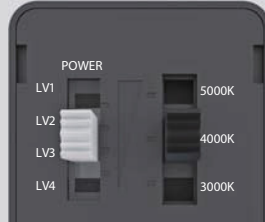

Item	Width	Length	Height
WPS	12"	7.1"	7.7"

CCT and Wattage Adjustable

LL-WPS @ 45 Degree Setting								
Switch Setting	System Watts	CRI	3000K		4000K		5000K	
			Lumens	LPW	Lumens	LPW	Lumens	LPW
100%	30W	80	4300 lms	143 lm/W	4500 lms	150 lm/W	4350 lms	145 lm/W
80%	24W	80	3600 lms	150 lm/W	3800 lms	158 lm/W	3650 lms	152 lm/W
60%	18W	80	2800 lms	156 lm/W	3000 lms	167 lm/W	2850 lms	158 lm/W
40%	12W	80	2000 lms	167 lm/W	2100 lms	175 lm/W	20300 lms	169 lm/W

Features

CCT and Wattage

This fixture has the function of adjusting the lumens output and color temperature on-site.

SELECTABLE LUMENS

SELECTABLE CCT

Power adjustment range:
100%-80%-60%-40%

CCT selectable:
3000K, 4000K, 5000K