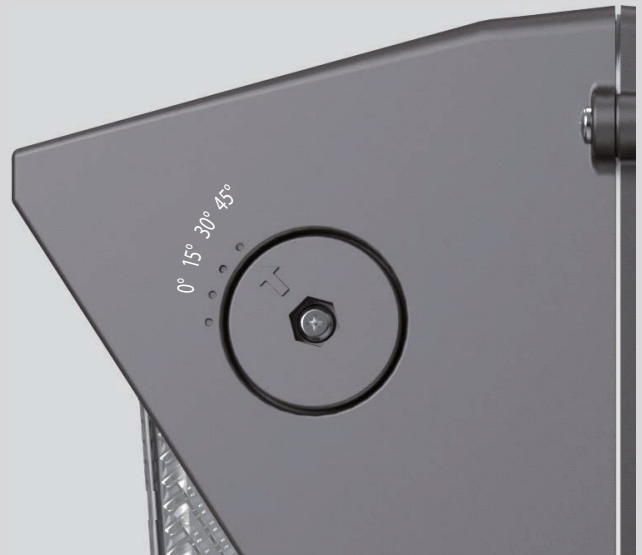

Wallpack Small

Description

The LITELUME™ Wallpack Small (LL-WPS) features a die-cast aluminum housing with a clear PC lens for long-lasting durability. Field adjustable light engine, CCT and Wattage Selectable.

Features

CCT and Wattage

This fixture has the function of adjusting the lumens output and color temperature on-site.

SELECTABLE LUMENS

SELECTABLE CCT

Power adjustment range:
100%-80%-60%-40%

CCT selectable:
3000K, 4000K, 5000K

Plug and Play PIR Sensor (Optional)

Control the light throw with a spin of a dial

All WPL models include a powerful feature that can adjust the tilt of the light engine, enabling field adjustment of the degree of light thrown forward. Choose 0°, 15°, 30° or 45° to control where the light gets thrown.