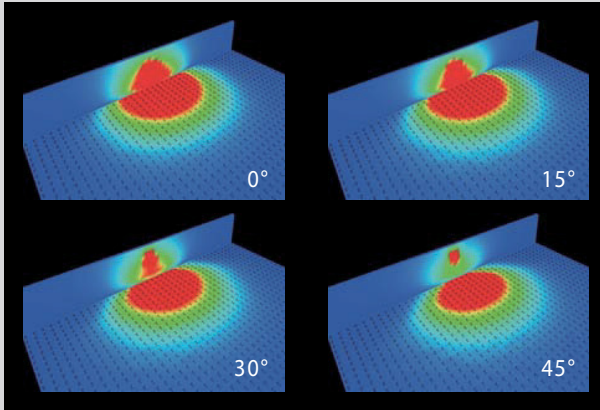

Item	Width	Length	Height
WPS	12"	7.1"	7.7"

CCT and Wattage Adjustable

LL-WPS @ 45 Degree Setting								
Switch Setting	System Watts	CRI	3000K		4000K		5000K	
			Lumens	LPW	Lumens	LPW	Lumens	LPW
100%	30W	80	4300 lms	143 lm/W	4500 lms	150 lm/W	4350 lms	145 lm/W
80%	24W	80	3600 lms	150 lm/W	3800 lms	158 lm/W	3650 lms	152 lm/W
60%	18W	80	2800 lms	156 lm/W	3000 lms	167 lm/W	2850 lms	158 lm/W
40%	12W	80	2000 lms	167 lm/W	2100 lms	175 lm/W	20300 lms	169 lm/W

Features

CCT and Wattage

This fixture has the function of adjusting the lumens output and color temperature on-site.

SELECTABLE LUMENS

SELECTABLE CCT

Power adjustment range:
100%-80%-60%-40%

CCT selectable:
3000K, 4000K, 5000K

Plug and Play PIR Sensor (Optional)

Control the light throw with a spin of a dial

All WPL models include a powerful feature that can adjust the tilt of the light engine, enabling field adjustment of the degree of light thrown forward. Choose 0°, 15°, 30° or 45° to control where the light gets thrown.