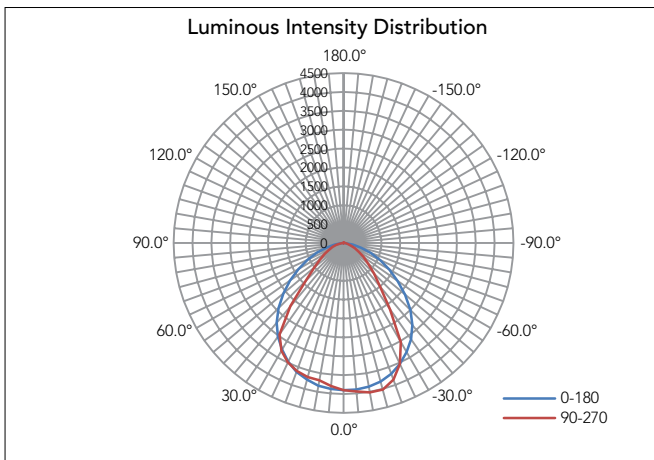

Performance Data

Lumen Output:

8,700 to 13,300 lm

Lumens Per Watt (typical):

124 to 133lm/W

CCT:

3000K
4000K
5000K

Beam Angle:

Part #	Part #
LL-FL-70-50-UNV-N76-BZ-SF	LL-FL-100-40-UNV-N76-BZ-SF
LL-FL-70-50-UNV-N76-BZ-TR	LL-FL-100-50-UNV-N76-BZ-TR
LL-FL-100-50-UNV-N76-BZ-SF	LL-FL-100-40-UNV-N76-BZ-TR

Dimension

Item	Width	Length	Height	Weight
Floodlight (70W) w/ Slipfitter Mount	4.90"	11.06"	14.21"	8.355 lb
Floodlight (70W) w/ Trunnion Mount	4.90"	11.06"	10.97"	10.163 lb
Floodlight (100W) w/ Slipfitter Mount	4.90"	11.06"	14.21"	7.429 lb
Floodlight (100W) w/ Trunnion Mount	4.90"	11.06"	10.97"	9.237 lb

Photometrics 70W

100W

Project Name	
Catalog #	
Job Type	
Prepared By	
Notes	

Fixture Ordering Information

Part #	Wattage	Lumens	Kelvin	Voltage	Beam Angle
LL-FL-70-50-UNV-N76-BZ-SF	70	8900	5000	120-277	7H*6V
LL-FL-70-40-UNV-N76-BZ-SF	70	8900	4000	120-277	7H*6V
LL-FL-70-30-UNV-N76-BZ-SF	70	8700	3000	120-277	7H*6V
LL-FL-70-50-UNV-N76-BZ-TR	70	8900	5000	120-277	7H*6V
LL-FL-70-40-UNV-N76-BZ-TR	70	8900	4000	120-277	7H*6V
LL-FL-70-30-UNV-N76-BZ-TR	70	8700	3000	120-277	7H*6V
LL-FL-100-50-UNV-N76-BZ-SF	100	13300	5000	120-277	7H*6V
LL-FL-100-40-UNV-N76-BZ-SF	100	13300	4000	120-277	7H*6V
LL-FL-100-30-UNV-N76-BZ-SF	100	13100	3000	120-277	7H*6V
LL-FL-100-50-UNV-N76-BZ-TR	100	13300	5000	120-277	7H*6V
LL-FL-100-40-UNV-N76-BZ-TR	100	13300	4000	120-277	7H*6V
LL-FL-100-30-UNV-N76-BZ-TR	100	13100	3000	120-277	7H*6V