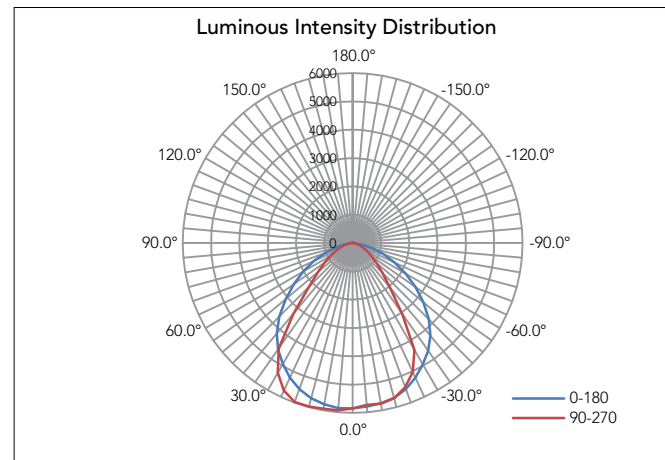

Performance Data

Lumen Output:

8,700 to 13,300 lm

Lumens Per Watt (typical):

124 to 133lm/W

CCT:

3000K
4000K
5000K

Beam Angle:

Part #	Part #
LL-FL-70-50-UNV-N76-BZ-SF	LL-FL-100-40-UNV-N76-BZ-SF
LL-FL-70-50-UNV-N76-BZ-TR	LL-FL-100-50-UNV-N76-BZ-TR
LL-FL-100-50-UNV-N76-BZ-SF	LL-FL-100-40-UNV-N76-BZ-TR

Dimension

Item	Width	Length	Height	Weight
Floodlight (70W) w/ Slipfitter Mount	4.90"	11.06"	14.21"	8.355 lb
Floodlight (70W) w/ Trunnion Mount	4.90"	11.06"	10.97"	10.163 lb
Floodlight (100W) w/ Slipfitter Mount	4.90"	11.06"	14.21"	7.429 lb
Floodlight (100W) w/ Trunnion Mount	4.90"	11.06"	10.97"	9.237 lb

Photometrics 70W

100W

Project Name	
Catalog #	
Job Type	
Prepared By	
Notes	

Fixture Ordering Information

Part #	Wattage	Lumens	Kelvin	Voltage	Beam Angle
LL-FL-70-50-UNV-N76-BZ-SF	70	8900	5000	120-277	7H*6V
LL-FL-70-40-UNV-N76-BZ-SF	70	8900	4000	120-277	7H*6V
LL-FL-70-30-UNV-N76-BZ-SF	70	8700	3000	120-277	7H*6V
LL-FL-70-50-UNV-N76-BZ-TR	70	8900	5000	120-277	7H*6V
LL-FL-70-40-UNV-N76-BZ-TR	70	8900	4000	120-277	7H*6V
LL-FL-70-30-UNV-N76-BZ-TR	70	8700	3000	120-277	7H*6V
LL-FL-100-50-UNV-N76-BZ-SF	100	13300	5000	120-277	7H*6V
LL-FL-100-40-UNV-N76-BZ-SF	100	13300	4000	120-277	7H*6V
LL-FL-100-30-UNV-N76-BZ-SF	100	13100	3000	120-277	7H*6V
LL-FL-100-50-UNV-N76-BZ-TR	100	13300	5000	120-277	7H*6V
LL-FL-100-40-UNV-N76-BZ-TR	100	13300	4000	120-277	7H*6V
LL-FL-100-30-UNV-N76-BZ-TR	100	13100	3000	120-277	7H*6V