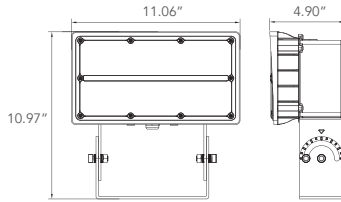

Trunnion Mount