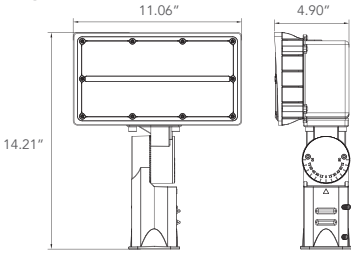

Dimension

Item	Width	Length	Height	Weight
Floodlight (70W) w/ Slipfitter Mount	4.90"	11.06"	14.21"	8.355 lb
Floodlight (70W) w/ Trunnion Mount	4.90"	11.06"	10.97"	10.163 lb
Floodlight (100W) w/ Slipfitter Mount	4.90"	11.06"	14.21"	7.429 lb
Floodlight (100W) w/ Trunnion Mount	4.90"	11.06"	10.97"	9.237 lb

Slipfitter Mount