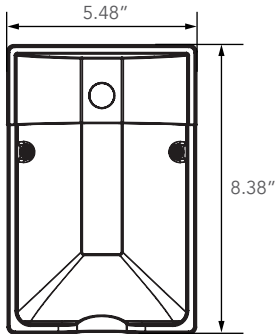

Item	Width	Length	Height	Weight
LED Door Pack	3.52"	5.48"	8.38"	1.768 lbs (15W) / 1.85 lbs (25W)

Photometrics 15W, 4000K

15W, 5000K

Project Name	
Catalog #	
Job Type	
Prepared By	
Notes	

Fixture Ordering Information