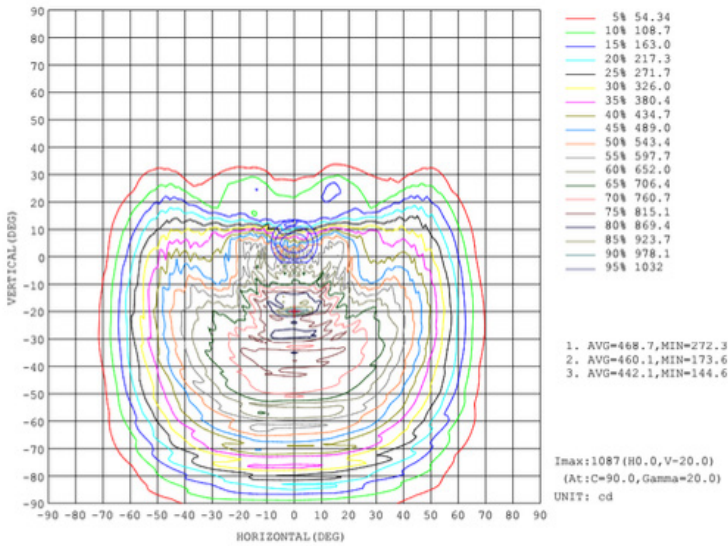

Performance Data

Lumen Output:

1,900 to 2,600 lm

Lumens Per Watt (typical):

102 to 126 lm/W

CCT:

4000K
5000K

Lifespan:

Item	Width	Length	Height	Weight
LED Door Pack	3.52"	5.48"	8.38"	1.768 lbs (15W) / 1.85 lbs (25W)

Photometrics 15W, 4000K

15W, 5000K

Project Name	
Catalog #	
Job Type	
Prepared By	
Notes	

Fixture Ordering Information