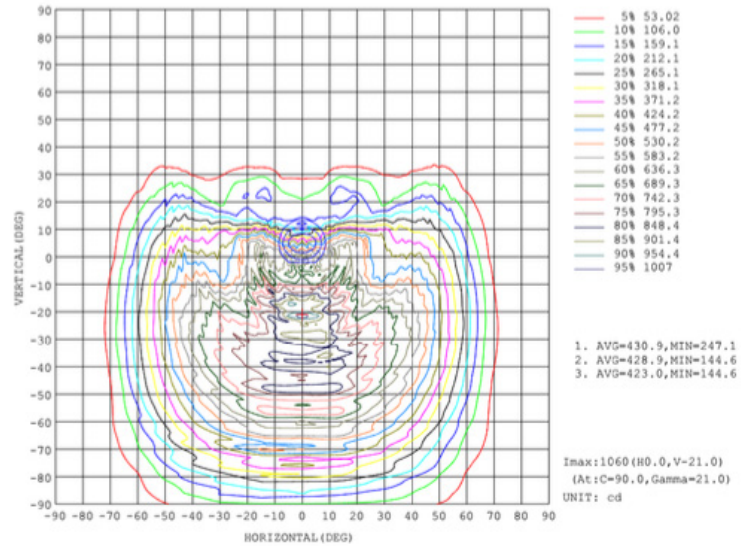

Performance Data

Lumen Output:

1,900 to 2,600 lm

Lumens Per Watt (typical):

102 to 126 lm/W

CCT:

4000K
5000K

Lifespan:

Item	Width	Length	Height	Weight
LED Door Pack	3.52"	5.48"	8.38"	1.768 lbs (15W) / 1.85 lbs (25W)

Photometrics 15W, 4000K

15W, 5000K

Project Name	
Catalog #	
Job Type	
Prepared By	
Notes	

Fixture Ordering Information