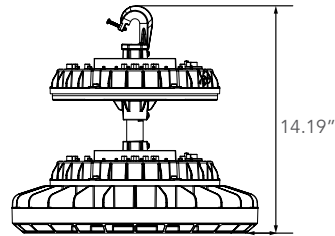

No Reflector w/ Emergency