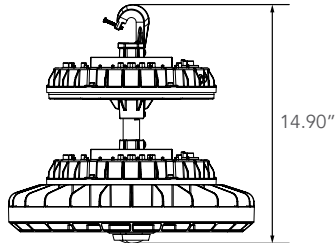

Dimension

Item	Diameter	Height
HBRU (with Hook)	15.35"	8.45"
HBRU (w/o Hook)	15.35"	5.74"
HBRU (with Hook) Emergency	15.35"	14.19"
HBRU (w/o Hook) Emergency	15.35"	11.48"
HBRU (with Hook) Motion Sensor	15.35"	9.16"
HBRU (w/o Hook) Motion Sensor	15.35"	6.45"
HBRU (with Hook) Motion Sensor/Emergency	15.35"	14.90"
HBRU (w/o Hook) Motion Sensor/Emergency	15.35"	12.19"
HBRU (with Hook) Reflector	19.53"	18.29"
HBRU (w/o Hook) Reflector	19.53"	15.58"
HBRU (with Hook) Emergency/Reflector	19.53"	24.03"
HBRU (w/o Hook) Emergency/Reflector	19.53"	21.32"

No Reflector

No Reflector w/ Emergency

No Reflector w/ Sensor

No Reflector w/ Emergency and Sensor

Reflector

Reflector w/ Emergency

Photometrics

Standard 120 Degree Beam
Luminous Intensity Distribution Curve