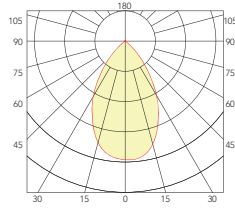

AL16
Luminous Intensity Distribution Curve