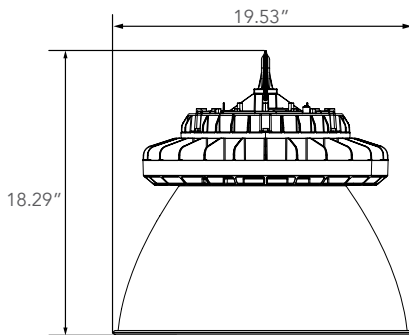

Dimension

Item	Diameter	Height
HBRU (with Hook)	15.35"	8.45"
HBRU (w/o Hook)	15.35"	5.74"
HBRU (with Hook) Emergency	15.35"	14.19"
HBRU (w/o Hook) Emergency	15.35"	11.48"
HBRU (with Hook) Motion Sensor	15.35"	9.16"
HBRU (w/o Hook) Motion Sensor	15.35"	6.45"
HBRU (with Hook) Motion Sensor/Emergency	15.35"	14.90"
HBRU (w/o Hook) Motion Sensor/Emergency	15.35"	12.19"
HBRU (with Hook) Reflector	19.53"	18.29"
HBRU (w/o Hook) Reflector	19.53"	15.58"
HBRU (with Hook) Emergency/Reflector	19.53"	24.03"
HBRU (w/o Hook) Emergency/Reflector	19.53"	21.32"

No Reflector

No Reflector w/ Emergency

No Reflector w/ Sensor

No Reflector w/ Emergency and Sensor

Reflector

Reflector w/ Emergency

Photometrics

Standard 120 Degree Beam
Luminous Intensity Distribution Curve