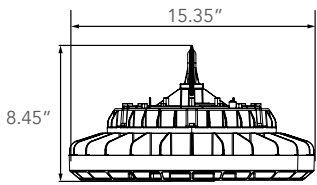

No Reflector w/ Sensor

Dimension

Item	Diameter	Height
HBRU (with Hook)	15.35"	8.45"
HBRU (w/o Hook)	15.35"	5.74"
HBRU (with Hook) Emergency	15.35"	14.19"
HBRU (w/o Hook) Emergency	15.35"	11.48"
HBRU (with Hook) Motion Sensor	15.35"	9.16"
HBRU (w/o Hook) Motion Sensor	15.35"	6.45"
HBRU (with Hook) Motion Sensor/Emergency	15.35"	14.90"
HBRU (w/o Hook) Motion Sensor/Emergency	15.35"	12.19"
HBRU (with Hook) Reflector	19.53"	18.29"
HBRU (w/o Hook) Reflector	19.53"	15.58"
HBRU (with Hook) Emergency/Reflector	19.53"	24.03"
HBRU (w/o Hook) Emergency/Reflector	19.53"	21.32"

No Reflector