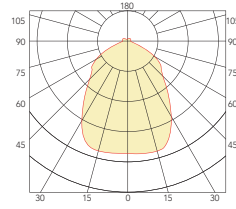

AC16
Luminous Intensity Distribution Curve