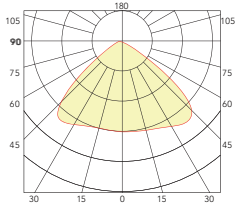

No Reflector

No Reflector w/ Emergency

No Reflector w/ Sensor

No Reflector w/ Emergency and Sensor

Reflector

Reflector w/ Emergency

Photometrics

Standard 120 Degree Beam
Luminous Intensity Distribution Curve