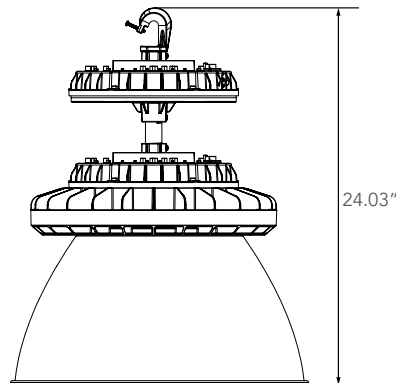

Dimension

Item	Diameter	Height
HBRU (with Hook)	15.35"	8.45"
HBRU (w/o Hook)	15.35"	5.74"
HBRU (with Hook) Emergency	15.35"	14.19"
HBRU (w/o Hook) Emergency	15.35"	11.48"
HBRU (with Hook) Motion Sensor	15.35"	9.16"
HBRU (w/o Hook) Motion Sensor	15.35"	6.45"
HBRU (with Hook) Motion Sensor/Emergency	15.35"	14.90"
HBRU (w/o Hook) Motion Sensor/Emergency	15.35"	12.19"
HBRU (with Hook) Reflector	19.53"	18.29"
HBRU (w/o Hook) Reflector	19.53"	15.58"
HBRU (with Hook) Emergency/Reflector	19.53"	24.03"
HBRU (w/o Hook) Emergency/Reflector	19.53"	21.32"

No Reflector

No Reflector w/ Emergency

No Reflector w/ Sensor

No Reflector w/ Emergency and Sensor

Reflector

Reflector w/ Emergency

Photometrics

Standard 120 Degree Beam
Luminous Intensity Distribution Curve