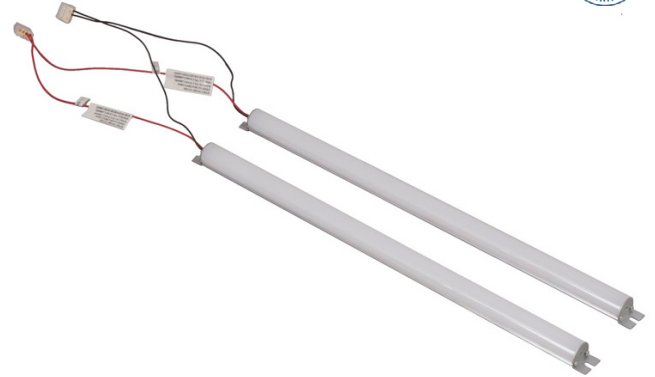

# Troffer Retrofit Strip

## Description

The Litelume Troffer Retrofit Strip (LL-TRS) is designed to transform existing fluorescent troffers or enclosures into high performance LED luminaires. Delivering general ambient lighting in a variety of indoor settings, including schools, offices, hospitals and stores. This high efficacy kit provides long-life and uniform illumination, as well as standard 0-10v DC dimming capability.

## Fixture Information

Size:	20W/30W/45W/60W/90W
Housing:	Aluminum Extrusion Housing with Easy Mounting Bracket. Magnet Construction Makes Easy Pre-alignment on Installation
Finish:	Protective powdercoat
Color:	Standard: White
Lens:	High Transmission Acrylic Creates Excellent Light Distribution and Uniformity
Dimming:	Standard 0-10V
Operating Temperature:	-20°C to 50°C
Power Factor:	.95
CRI:	80
Voltage:	Standard: 120-277V
Warranty:	10-Year Limited Warranty

## Dimension

<b>Item</b>	<b>Width</b>	<b>Length</b>	<b>Height</b>
2x2	1"	20.7"	0.8"
2x4	1"	44.2"	0.8"