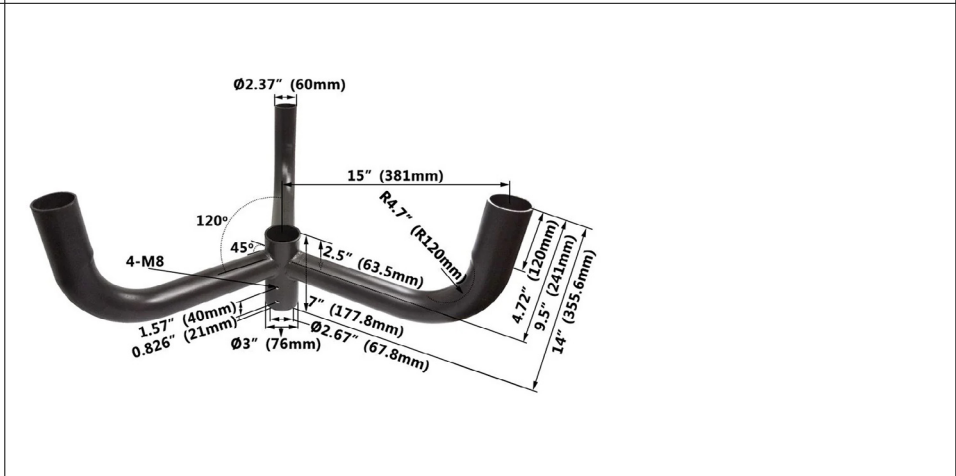

Contractor Select Low Profile Round Steel Tenon Arm "Bull Horn" For Mounting 3 @ 120°, With 2-3/8" OD Round Pole Tenon Bronze

LL-CS-LPRSTA-490-238-BZ