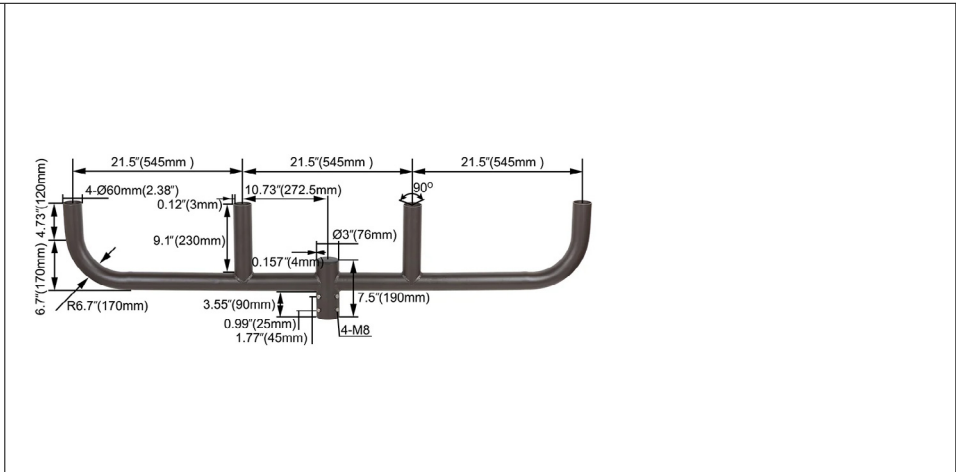

LL-CS-LPSSTA-3120-238-BZ

Contractor Select Low Profile Square Steel Tenon Arm For Mounting 3 @ 120°, With 2-3/8" OD Round Pole Tenon Bronze

LL-CS-LPSSTA-390-238-BZ

Contractor Select Low Profile Square Steel Tenon Arm For Mounting 3 @ 90°, With 2-3/8" OD Round Pole Tenon Bronze

LL-CS-LPSSTA-490-238-BZ

Contractor Select Low Profile Square Steel Tenon Arm For Mounting 4 @ 90°, With 2-3/8" OD Round Pole Tenon Bronze

LL-CS-LPRSTA-2180-238-BZ

Contractor Select Low Profile Round Steel Tenon Arm "Bull Horn" For Mounting 2 @ 180°, With 2-3/8" OD Round Pole Tenon Bronze

LL-CS-LPRSTA-3180-238-BZ

Contractor Select Low Profile Round Steel Tenon Arm "Bull Horn" For Mounting 3 @ 180°, With 2-3/8" OD Round Pole Tenon Bronze

LL-CS-LPRSTA-4180-238-BZ

Contractor Select Low Profile Round Steel Tenon Arm "Bull Horn" For Mounting 4 @ 180°, With 2-3/8" OD Round Pole Tenon Bronze