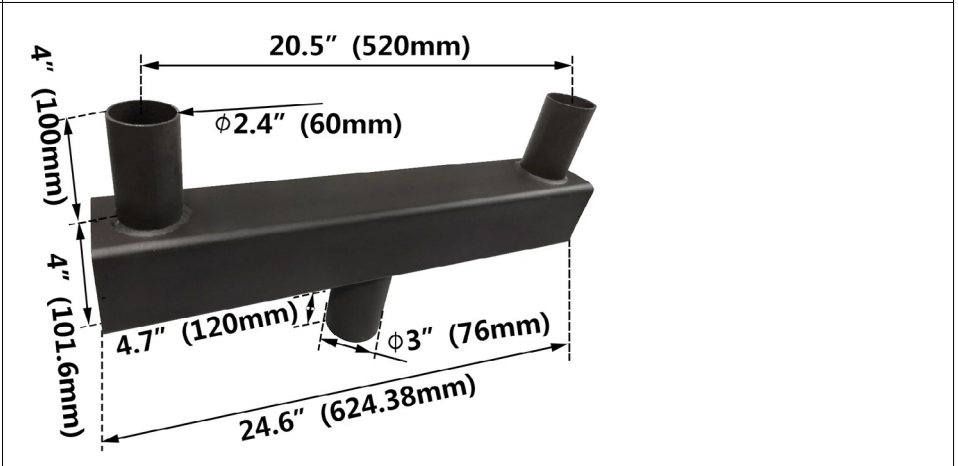

Contractor Select Low Profile Tenon Arms

Project Name	
Catalog #	
Job Type	
Prepared By	
Notes	

Features

Finish:	Polyester powder coat, hot dip galvanized
Color:	Bronze

LL-CS-LPSSTA-2180-238-BZ Contractor Select Low Profile Square Steel Tenon Arm For Mounting 2 @ 180°, With 2-3/8" OD Round Pole Tenon Bronze

LL-CS-LPSSTA-3180-238-BZ Contractor Select Low Profile Square Steel Tenon Arm For Mounting 3 @ 180°, With 2-3/8" OD Round Pole Tenon Bronze

LL-CS-LPSSTA-4180-238-BZ

Contractor Select Low Profile Square Steel Tenon Arm For Mounting 4 @ 180°, With 2-3/8" OD Round Pole Tenon Bronze

LL-CS-LPSSTA-3120-238-BZ

Contractor Select Low Profile Square Steel Tenon Arm For Mounting 3 @ 120°, With 2-3/8" OD Round Pole Tenon Bronze

LL-CS-LPSSTA-390-238-BZ

Contractor Select Low Profile Square Steel Tenon Arm For Mounting 3 @ 90°, With 2-3/8" OD Round Pole Tenon Bronze