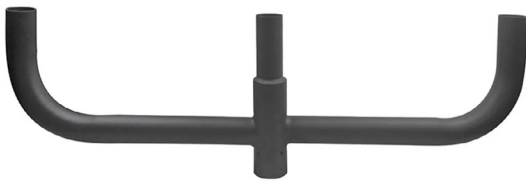

Contractor Select Low Profile Tenon Arms

Project Name	
Catalog #	
Job Type	
Prepared By	
Notes	

Features

Finish:	Polyester powder coat, hot dip galvanized
Color:	Bronze

LL-CS-LPSSTA-2180-238-BZ Contractor Select Low Profile Square Steel Tenon Arm For Mounting 2 @ 180°, With 2-3/8" OD Round Pole Tenon Bronze

LL-CS-LPSSTA-3120-238-BZ

Contractor Select Low Profile Square Steel Tenon Arm For Mounting 3 @ 120°, With 2-3/8" OD Round Pole Tenon Bronze

LL-CS-LPSSTA-390-238-BZ

Contractor Select Low Profile Square Steel Tenon Arm For Mounting 3 @ 90°, With 2-3/8" OD Round Pole Tenon Bronze

LL-CS-LPSSTA-490-238-BZ

Contractor Select Low Profile Square Steel Tenon Arm For Mounting 4 @ 90°, With 2-3/8" OD Round Pole Tenon Bronze

LL-CS-LPRSTA-2180-238-BZ

Contractor Select Low Profile Round Steel Tenon Arm "Bull Horn" For Mounting 2 @ 180°, With 2-3/8" OD Round Pole Tenon Bronze

LL-CS-LPRSTA-3180-238-BZ

Contractor Select Low Profile Round Steel Tenon Arm "Bull Horn" For Mounting 3 @ 180°, With 2-3/8" OD Round Pole Tenon Bronze

LL-CS-LPRSTA-4180-238-BZ

Contractor Select Low Profile Round Steel Tenon Arm "Bull Horn" For Mounting 4 @ 180°, With 2-3/8" OD Round Pole Tenon Bronze