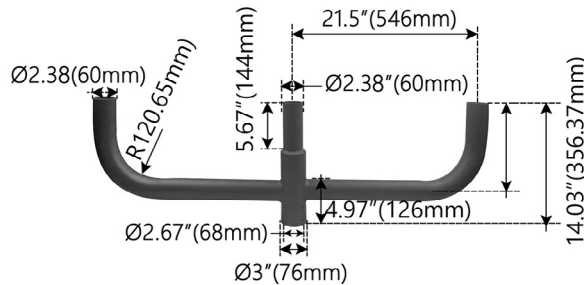

LL-CS-LPSSTA-3120-238-BZ

Contractor Select Low Profile Square Steel Tenon Arm For Mounting 3 @ 120°, With 2-3/8" OD Round Pole Tenon Bronze

LL-CS-LPSSTA-390-238-BZ

Contractor Select Low Profile Square Steel Tenon Arm For Mounting 3 @ 90°, With 2-3/8" OD Round Pole Tenon Bronze

LL-CS-LPSSTA-490-238-BZ

Contractor Select Low Profile Square Steel Tenon Arm For Mounting 4 @ 90°, With 2-3/8" OD Round Pole Tenon Bronze

LL-CS-LPRSTA-2180-238-BZ

Contractor Select Low Profile Round Steel Tenon Arm "Bull Horn" For Mounting 2 @ 180°, With 2-3/8" OD Round Pole Tenon Bronze

LL-CS-LPRSTA-3180-238-BZ

Contractor Select Low Profile Round Steel Tenon Arm "Bull Horn" For Mounting 3 @ 180°, With 2-3/8" OD Round Pole Tenon Bronze

LL-CS-LPRSTA-4180-238-BZ

Contractor Select Low Profile Round Steel Tenon Arm "Bull Horn" For Mounting 4 @ 180°, With 2-3/8" OD Round Pole Tenon Bronze