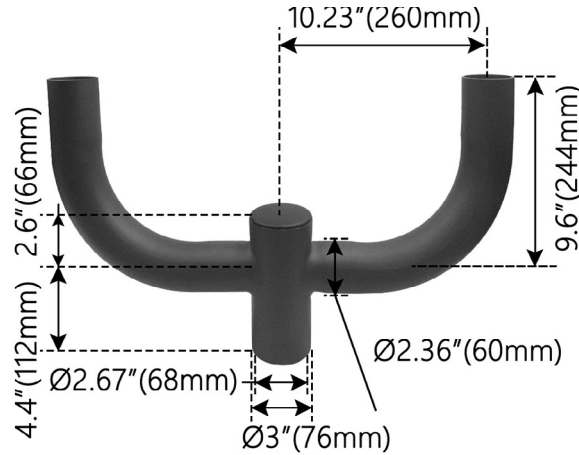

LL-CS-LPSSTA-3180-238-BZ Contractor Select Low Profile Square Steel Tenon Arm For Mounting 3 @ 180°, With 2-3/8" OD Round Pole Tenon Bronze

LL-CS-LPSSTA-4180-238-BZ

Contractor Select Low Profile Square Steel Tenon Arm For Mounting 4 @ 180°, With 2-3/8" OD Round Pole Tenon Bronze

LL-CS-LPSSTA-3120-238-BZ

Contractor Select Low Profile Square Steel Tenon Arm For Mounting 3 @ 120°, With 2-3/8" OD Round Pole Tenon Bronze

LL-CS-LPSSTA-390-238-BZ

Contractor Select Low Profile Square Steel Tenon Arm For Mounting 3 @ 90°, With 2-3/8" OD Round Pole Tenon Bronze

LL-CS-LPSSTA-490-238-BZ

Contractor Select Low Profile Square Steel Tenon Arm For Mounting 4 @ 90°, With 2-3/8" OD Round Pole Tenon Bronze

LL-CS-LPRSTA-2180-238-BZ

Contractor Select Low Profile Round Steel Tenon Arm "Bull Horn" For Mounting 2 @ 180°, With 2-3/8" OD Round Pole Tenon Bronze

LL-CS-LPRSTA-3180-238-BZ

Contractor Select Low Profile Round Steel Tenon Arm "Bull Horn" For Mounting 3 @ 180°, With 2-3/8" OD Round Pole Tenon Bronze

LL-CS-LPRSTA-4180-238-BZ

Contractor Select Low Profile Round Steel Tenon Arm "Bull Horn" For Mounting 4 @ 180°, With 2-3/8" OD Round Pole Tenon Bronze