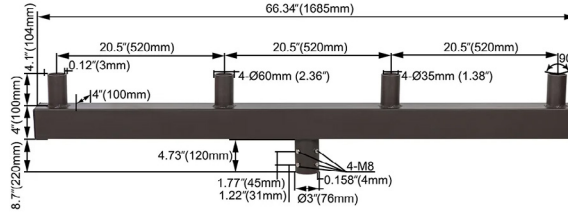

Contractor Select Low Profile Tenon Arms

Project Name	
Catalog #	
Job Type	
Prepared By	
Notes	

Features

Finish:	Polyester powder coat, hot dip galvanized
Color:	Bronze

LL-CS-LPSSTA-2180-238-BZ Contractor Select Low Profile Square Steel Tenon Arm For Mounting 2 @ 180°, With 2-3/8" OD Round Pole Tenon Bronze

LL-CS-LPSSTA-3180-238-BZ Contractor Select Low Profile Square Steel Tenon Arm For Mounting 3 @ 180°, With 2-3/8" OD Round Pole Tenon Bronze

LL-CS-LPSSTA-4180-238-BZ

Contractor Select Low Profile Square Steel Tenon Arm For Mounting 4 @ 180°, With 2-3/8" OD Round Pole Tenon Bronze

LL-CS-LPSSTA-3120-238-BZ

Contractor Select Low Profile Square Steel Tenon Arm For Mounting 3 @ 120°, With 2-3/8" OD Round Pole Tenon Bronze

LL-CS-LPSSTA-390-238-BZ

Contractor Select Low Profile Square Steel Tenon Arm For Mounting 3 @ 90°, With 2-3/8" OD Round Pole Tenon Bronze