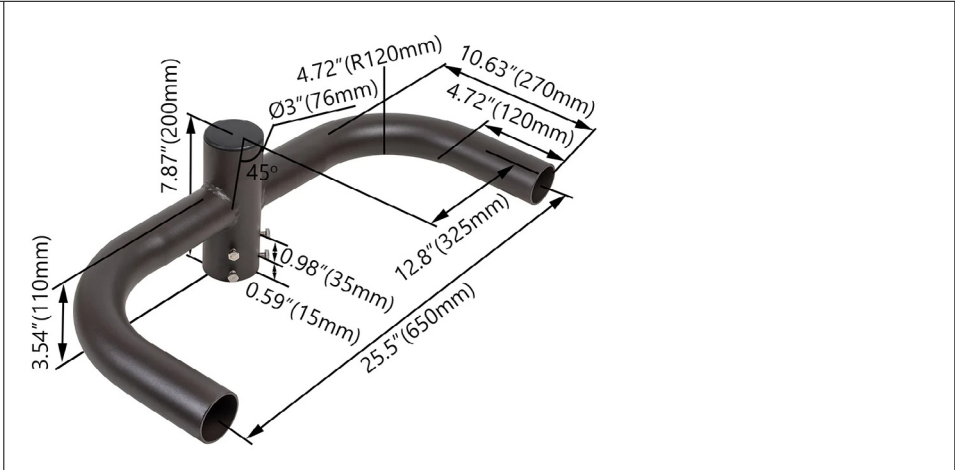

LL-CS-LPRSTA-3120-238-BZ

Contractor Select Low Profile Round Steel Tenon Arm "Bull Horn" For Mounting 3 @ 120°, With 2-3/8" OD Round Pole Tenon Bronze

LL-CS-LPRSTA-490-238-BZ

Contractor Select Low Profile Round Steel Tenon Arm "Bull Horn" For Mounting 4 @ 90°, With 2-3/8" OD Round Pole Tenon Bronze

LL-CS-LPRSTA-H-2180-238-BZ

Contractor Select Low Profile Round Steel Tenon Arm "Bull Horn" Horizontal For Mounting 2 @ 180°, With 2-3/8" OD Round Pole Tenon Bronze

LL-CS-LPRSTA-2180-WM-BZ

Contractor Select Low Profile Round Steel Tenon Arm "Bull Horn" For Mounting 2 @ 180°, Wall Mount. Bronze