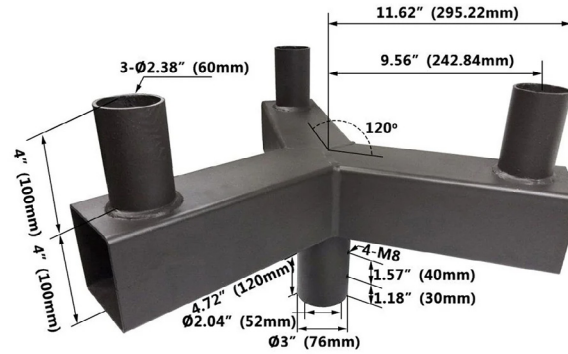

Contractor Select Low Profile Tenon Arms

Project Name	
Catalog #	
Job Type	
Prepared By	
Notes	

Features

Finish:	Polyester powder coat, hot dip galvanized
Color:	Bronze

LL-CS-LPSSTA-2180-238-BZ Contractor Select Low Profile Square Steel Tenon Arm For Mounting 2 @ 180°, With 2-3/8" OD Round Pole Tenon Bronze

LL-CS-LPSSTA-3180-238-BZ Contractor Select Low Profile Square Steel Tenon Arm For Mounting 3 @ 180°, With 2-3/8" OD Round Pole Tenon Bronze

LL-CS-LPSSTA-4180-238-BZ

Contractor Select Low Profile Square Steel Tenon Arm For Mounting 4 @ 180°, With 2-3/8" OD Round Pole Tenon Bronze

LL-CS-LPSSTA-3120-238-BZ

Contractor Select Low Profile Square Steel Tenon Arm For Mounting 3 @ 120°, With 2-3/8" OD Round Pole Tenon Bronze

LL-CS-LPSSTA-390-238-BZ

Contractor Select Low Profile Square Steel Tenon Arm For Mounting 3 @ 90°, With 2-3/8" OD Round Pole Tenon Bronze

LL-CS-LPSSTA-490-238-BZ

Contractor Select Low Profile Square Steel Tenon Arm For Mounting 4 @ 90°, With 2-3/8" OD Round Pole Tenon Bronze

LL-CS-LPRSTA-2180-238-BZ

Contractor Select Low Profile Round Steel Tenon Arm "Bull Horn" For Mounting 2 @ 180°, With 2-3/8" OD Round Pole Tenon Bronze