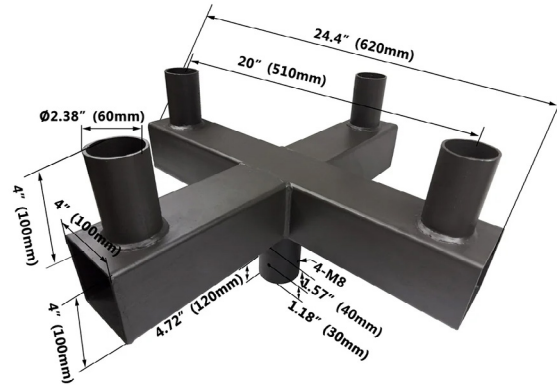

LL-CS-LPSSTA-3180-238-BZ Contractor Select Low Profile Square Steel Tenon Arm For Mounting 3 @ 180°, With 2-3/8" OD Round Pole Tenon Bronze

LL-CS-LPSSTA-4180-238-BZ

Contractor Select Low Profile Square Steel Tenon Arm For Mounting 4 @ 180°, With 2-3/8" OD Round Pole Tenon Bronze

LL-CS-LPSSTA-3120-238-BZ

Contractor Select Low Profile Square Steel Tenon Arm For Mounting 3 @ 120°, With 2-3/8" OD Round Pole Tenon Bronze

LL-CS-LPSSTA-390-238-BZ

Contractor Select Low Profile Square Steel Tenon Arm For Mounting 3 @ 90°, With 2-3/8" OD Round Pole Tenon Bronze

LL-CS-LPSSTA-490-238-BZ

Contractor Select Low Profile Square Steel Tenon Arm For Mounting 4 @ 90°, With 2-3/8" OD Round Pole Tenon Bronze

LL-CS-LPRSTA-2180-238-BZ

Contractor Select Low Profile Round Steel Tenon Arm "Bull Horn" For Mounting 2 @ 180°, With 2-3/8" OD Round Pole Tenon Bronze

LL-CS-LPRSTA-3180-238-BZ

Contractor Select Low Profile Round Steel Tenon Arm "Bull Horn" For Mounting 3 @ 180°, With 2-3/8" OD Round Pole Tenon Bronze

LL-CS-LPRSTA-4180-238-BZ

Contractor Select Low Profile Round Steel Tenon Arm "Bull Horn" For Mounting 4 @ 180°, With 2-3/8" OD Round Pole Tenon Bronze