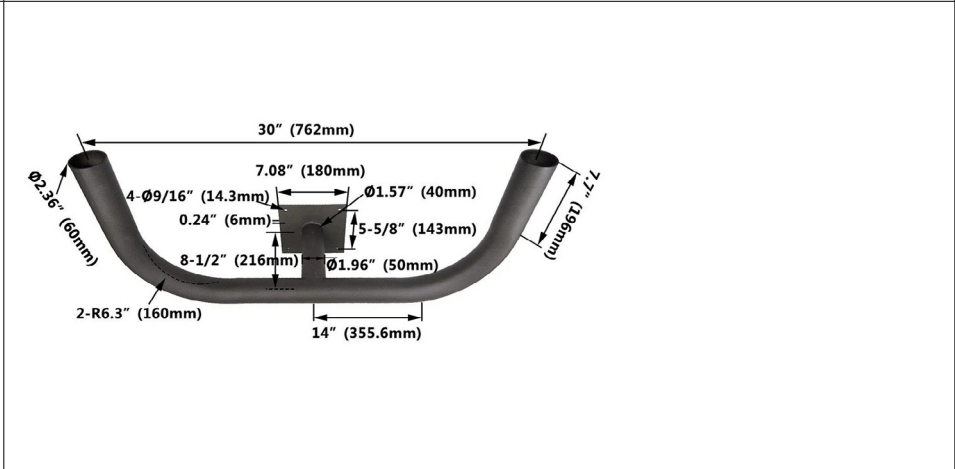

LL-CS-LPRSTA-3180-238-BZ

Contractor Select Low Profile Round Steel Tenon Arm "Bull Horn" For Mounting 3 @ 180°, With 2-3/8" OD Round Pole Tenon Bronze

LL-CS-LPRSTA-4180-238-BZ

Contractor Select Low Profile Round Steel Tenon Arm "Bull Horn" For Mounting 4 @ 180°, With 2-3/8" OD Round Pole Tenon Bronze

LL-CS-LPRSTA-3120-238-BZ

Contractor Select Low Profile Round Steel Tenon Arm "Bull Horn" For Mounting 3 @ 120°, With 2-3/8" OD Round Pole Tenon Bronze

LL-CS-LPRSTA-490-238-BZ

Contractor Select Low Profile Round Steel Tenon Arm "Bull Horn" For Mounting 4 @ 90°, With 2-3/8" OD Round Pole Tenon Bronze

LL-CS-LPRSTA-H-2180-238-BZ

Contractor Select Low Profile Round Steel Tenon Arm "Bull Horn" Horizontal For Mounting 2 @ 180°, With 2-3/8" OD Round Pole Tenon Bronze

LL-CS-LPRSTA-2180-WM-BZ

Contractor Select Low Profile Round Steel Tenon Arm "Bull Horn" For Mounting 2 @ 180°, Wall Mount. Bronze