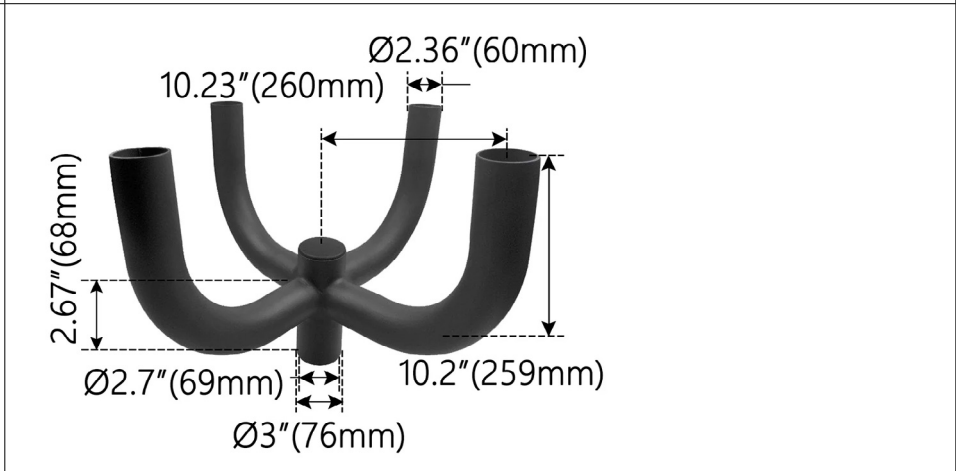

Contractor Select Low Profile Round Steel Tenon Arm "Bull Horn" For Mounting 4 @ 90°, With 2-3/8" OD Round Pole Tenon Bronze

LL-CS-LPRSTA-H-2180-238-BZ