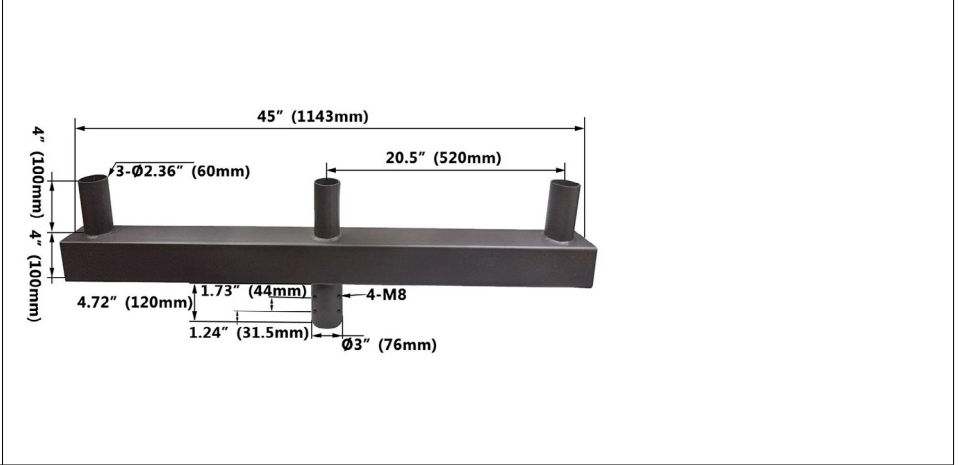

Contractor Select Low Profile Tenon Arms

Project Name	
Catalog #	
Job Type	
Prepared By	
Notes	

Features

Finish:	Polyester powder coat, hot dip galvanized
Color:	Bronze

LL-CS-LPSSTA-2180-238-BZ Contractor Select Low Profile Square Steel Tenon Arm For Mounting 2 @ 180°, With 2-3/8" OD Round Pole Tenon Bronze

LL-CS-LPSSTA-3180-238-BZ Contractor Select Low Profile Square Steel Tenon Arm For Mounting 3 @ 180°, With 2-3/8" OD Round Pole Tenon Bronze

LL-CS-LPSSTA-4180-238-BZ

Contractor Select Low Profile Square Steel Tenon Arm For Mounting 4 @ 180°, With 2-3/8" OD Round Pole Tenon Bronze

LL-CS-LPSSTA-3120-238-BZ

Contractor Select Low Profile Square Steel Tenon Arm For Mounting 3 @ 120°, With 2-3/8" OD Round Pole Tenon Bronze

LL-CS-LPSSTA-390-238-BZ

Contractor Select Low Profile Square Steel Tenon Arm For Mounting 3 @ 90°, With 2-3/8" OD Round Pole Tenon Bronze

LL-CS-LPSSTA-490-238-BZ

Contractor Select Low Profile Square Steel Tenon Arm For Mounting 4 @ 90°, With 2-3/8" OD Round Pole Tenon Bronze

LL-CS-LPRSTA-2180-238-BZ

Contractor Select Low Profile Round Steel Tenon Arm "Bull Horn" For Mounting 2 @ 180°, With 2-3/8" OD Round Pole Tenon Bronze