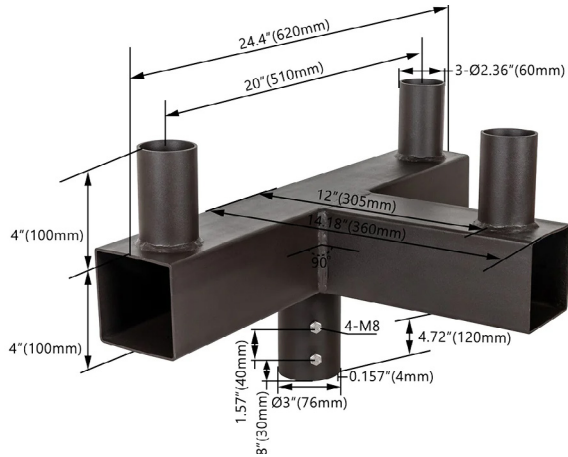

Contractor Select Low Profile Tenon Arms

Project Name	
Catalog #	
Job Type	
Prepared By	
Notes	

Features

Finish:	Polyester powder coat, hot dip galvanized
Color:	Bronze

LL-CS-LPSSTA-2180-238-BZ Contractor Select Low Profile Square Steel Tenon Arm For Mounting 2 @ 180°, With 2-3/8" OD Round Pole Tenon Bronze

LL-CS-LPSSTA-3180-238-BZ Contractor Select Low Profile Square Steel Tenon Arm For Mounting 3 @ 180°, With 2-3/8" OD Round Pole Tenon Bronze

LL-CS-LPSSTA-4180-238-BZ

Contractor Select Low Profile Square Steel Tenon Arm For Mounting 4 @ 180°, With 2-3/8" OD Round Pole Tenon Bronze

LL-CS-LPSSTA-3120-238-BZ

Contractor Select Low Profile Square Steel Tenon Arm For Mounting 3 @ 120°, With 2-3/8" OD Round Pole Tenon Bronze

LL-CS-LPSSTA-390-238-BZ

Contractor Select Low Profile Square Steel Tenon Arm For Mounting 3 @ 90°, With 2-3/8" OD Round Pole Tenon Bronze

LL-CS-LPSSTA-490-238-BZ

Contractor Select Low Profile Square Steel Tenon Arm For Mounting 4 @ 90°, With 2-3/8" OD Round Pole Tenon Bronze

LL-CS-LPRSTA-2180-238-BZ

Contractor Select Low Profile Round Steel Tenon Arm "Bull Horn" For Mounting 2 @ 180°, With 2-3/8" OD Round Pole Tenon Bronze