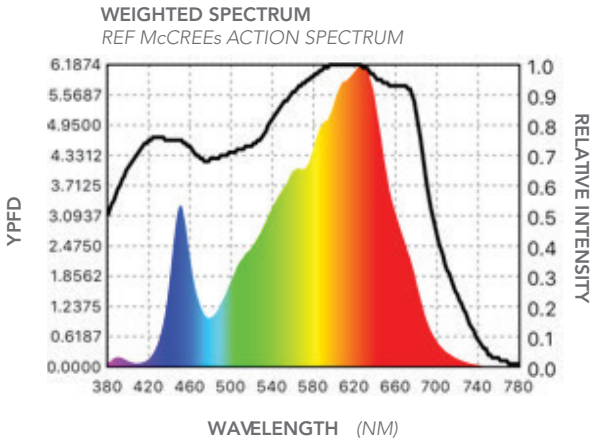

Features:

- Industry Leading Performance
- Industry Standard Footprint
- Fully Customizable to Suit Individual Growing Styles
- Natural White Light
- Patented Tunable Spectrum (USPN 9,820,447; 10,159,198; CAPN CA2994308C)
- Optional 385nm/660nm Kicker
- Powder Coated Aluminum Housing
- UL8800 Horticultural Approval
- Made in the USA

Warranty/Listing:

- 10-year standard warranty.

Dimensions:

Specifications:

Light Source	L/H/W Weight
LED	33" / 2.5" / 36" 22lbs
Spectra	Mounting Height
Multi-White Daylight Analog	18 Inches Above Canopy
Spectra Efficacy (660W)	Operating Temperature
2.34 μmol/J	0°C - 40°C
PPF (660W)	Thermal Management
1388 μmol	Passive Connection
Input Power	Dimming
660W MAX	0-10V / PWM / Dim-to-Off
Input Voltage / Current (660W)	Lifetime per TM21 L70 / L90
120 @5.5A 240 @ 2.8A 277 @ 2.4A	80K hrs / 35K hrs

Length	Height	Width	Weight
33"	2.5"	36"	22 lbs.

Electrical Data:

	WAVELENGTH RANGE (NM)	PHOTON FLUX (UMOL/SEC)
UVA	380 - 390	3.01678
	390 - 400	1.942521
	400 - 410	0.612087
	410 - 420	0.949889
VIOLET	420 - 430	3.460108
	430 - 440	12.0363
	440 - 450	38.19757
	450 - 460	46.98837
BLUE	460 - 470	28.05731
	470 - 480	18.29606
	480 - 490	18.3791
	490 - 500	25.25107
CYAN	500 - 510	34.62888
	510 - 520	42.18497
	520 - 530	47.46799
	530 - 540	51.72017
GREEN	540 - 550	56.16792
	550 - 560	61.78926
	560 - 570	69.103
	570 - 580	77.60798
YELLOW	580 - 590	85.98498

	WAVELENGTH RANGE (NM)	PHOTON FLUX (UMOL/SEC)
ORANGE	590 - 600	92.38846
	600 - 610	94.54355
	610 - 620	92.10387
	620 - 630	85.1003
RED	630 - 640	75.21533
	640 - 650	63.24295
	650 - 660	51.55666
	660 - 670	40.30801
INFRARED	670 - 680	30.99211
	680 - 690	23.94367
	690 - 700	18.00129
	700 - 710	13.42406
INFRARED	710 - 720	9.884298
	720 - 730	7.291906
	730 - 740	5.425936
	740 - 750	4.064828
	750 - 760	3.045051
	760 - 770	2.32743
	770 - 780	1.872185