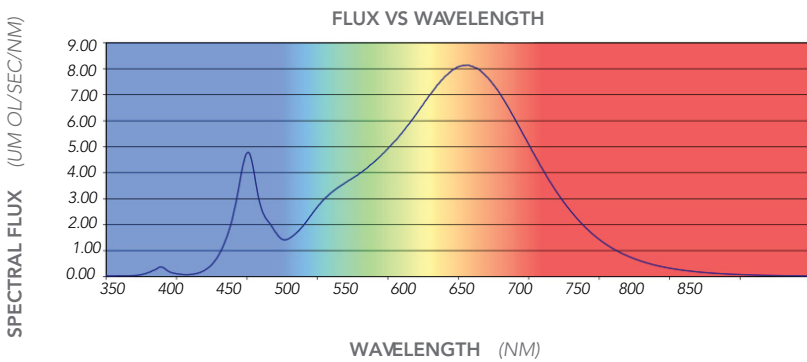

Features:

- Industry Leading Performance
- Industry Standard Footprint
- Fully Customizable to Suit Individual Growing Styles
- Natural White Light
- Patented Tunable Spectrum (USPN 9,820,447; 10,159,198; CAPN CA2994308C)
- Optional 385nm/660nm Kicker
- Powder Coated Aluminum Housing
- UL8800 Horticultural Approval
- Made in the USA

Warranty/Listing:

- 10-year standard warranty.

Dimensions:

Specifications:

Light Source	L/H/W Weight
LED	33" / 2.5" / 36" 22lbs
Spectra	Mounting Height
Multi-White Daylight Analog	18 Inches Above Canopy
Spectra Efficacy (660W)	Operating Temperature
2.34 μmol/J	0°C - 40°C
PPF (660W)	Thermal Management
1388 μmol	Passive Connection
Input Power	Dimming
660W MAX	0-10V / PWM / Dim-to-Off
Input Voltage / Current (660W)	Lifetime per TM21 L70 / L90
120 @5.5A 240 @ 2.8A 277 @ 2.4A	80K hrs / 35K hrs

Length	Height	Width	Weight
33"	2.5"	36"	22 lbs.

Electrical Data:

	WAVELENGTH RANGE (NM)	PHOTON FLUX (UMOL/SEC)
UVA	380 - 390	3.01678
	390 - 400	1.942521
	400 - 410	0.612087
	410 - 420	0.949889
VIOLET	420 - 430	3.460108
	430 - 440	12.0363
	440 - 450	38.19757
	450 - 460	46.98837
BLUE	460 - 470	28.05731
	470 - 480	18.29606
	480 - 490	18.3791
	490 - 500	25.25107
CYAN	500 - 510	34.62888
	510 - 520	42.18497
	520 - 530	47.46799
	530 - 540	51.72017
GREEN	540 - 550	56.16792
	550 - 560	61.78926
	560 - 570	69.103
	570 - 580	77.60798
YELLOW	580 - 590	85.98498

	WAVELENGTH RANGE (NM)	PHOTON FLUX (UMOL/SEC)
ORANGE	590 - 600	92.38846
	600 - 610	94.54355
	610 - 620	92.10387
	620 - 630	85.1003
RED	630 - 640	75.21533
	640 - 650	63.24295
	650 - 660	51.55666
	660 - 670	40.30801
INFRARED	670 - 680	30.99211
	680 - 690	23.94367
	690 - 700	18.00129
	700 - 710	13.42406
INFRARED	710 - 720	9.884298
	720 - 730	7.291906
	730 - 740	5.425936
	740 - 750	4.064828
	750 - 760	3.045051
	760 - 770	2.32743
	770 - 780	1.872185