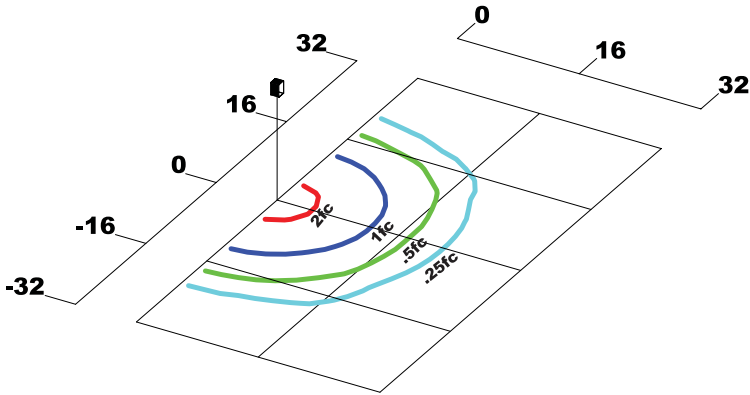

429,000 hrs @ 25°C (L70)

Ratings & Certificates

CSA: Listed for Wet Locations, ANSI/UL 1598, 8750; IP66 Sealed LED Compartment. ADA Compliant. 10 year Warranty. BAA Compliant

Dimension

Item	Height	Width	Length	Length/ Mounting	Weight
22W/37W Slipfitter	3.625"	9.50"	11.75"	15.50"	11 lbs
22W/37W Mounting Arm	3.625"	9.50"	11.75"	16.00"	11 lbs
22W/37W Yoke	3.625"	9.50"	11.75"	14.75"	11 lbs
22W/37W Bracket	3.625"	9.50"	11.75"	15.50"	11 lbs
22W/37W Easy Wall Hang Bracket	3.625"	9.50"	11.75"	12.75"	11 lbs
22W/37W Knuckle	3.625"	9.50"	11.75"	17.75"	11 lbs
81W Slipfitter	3.625"	13.375"	15.00"	18.75"	15 lbs
81W Mounting Arm	3.625"	13.375"	15.00"	19.125"	15 lbs
81W Yoke	3.625"	13.375"	15.00"	19.00"	15 lbs
81W Bracket	3.625"	13.375"	15.00"	18.75"	15 lbs
81W Easy Wall Hang Bracket	3.625"	13.375"	15.00"	16.00"	15 lbs

Mounting Options

<p>Slipfitter</p>	<p>Mounting Arm</p>	<p>Yoke</p>
<p>Bracket</p>	<p>Easy Wall Hang Bracket</p>	<p>Knuckle (Only Available for 22W/37W)</p>

Photometric

LL-ALAL-S-37-AMB-UNV-T5

LL-ALAL-S-81-AMB-UNV-T5