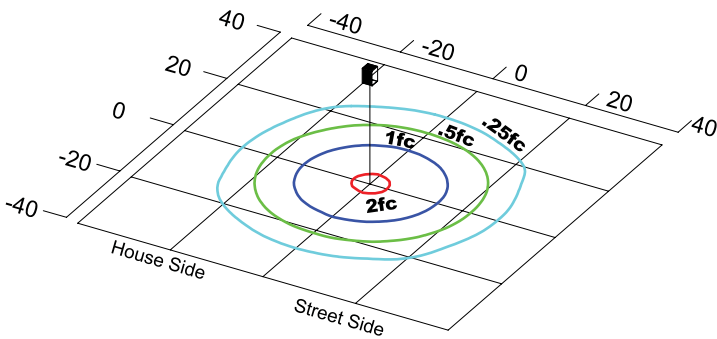

Mounting Options

<p>Slipfitter</p>	<p>Mounting Arm</p>	<p>Yoke</p>
<p>Bracket</p>	<p>Easy Wall Hang Bracket</p>	<p>Knuckle (Only Available for 22W/37W)</p>

Photometric

LL-ALAL-S-37-AMB-UNV-T5

LL-ALAL-S-81-AMB-UNV-T5