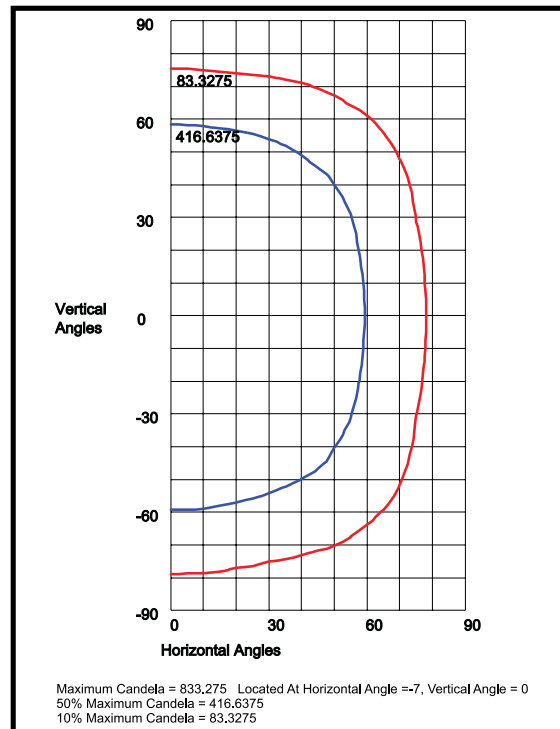

LL-ALAL-S-81-AMB-UNV-T5