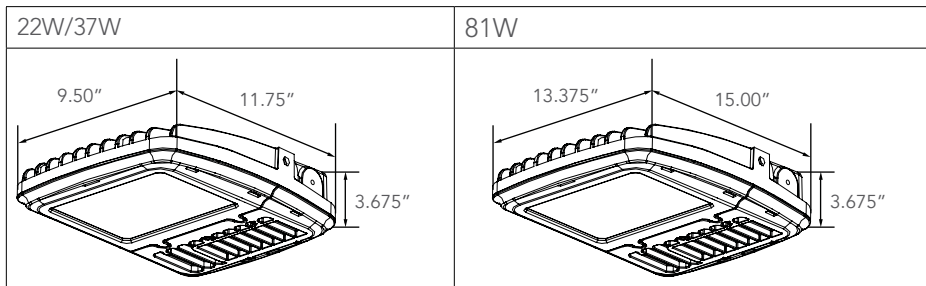

429,000 hrs @ 25°C (L70)

Ratings & Certificates

CSA: Listed for Wet Locations, ANSI/UL 1598, 8750; IP66 Sealed LED Compartment. ADA Compliant. 10 year Warranty. BAA Compliant

Dimension

Item	Height	Width	Length	Length/ Mounting	Weight
22W/37W Slipfitter	3.625"	9.50"	11.75"	15.50"	11 lbs
22W/37W Mounting Arm	3.625"	9.50"	11.75"	16.00"	11 lbs
22W/37W Yoke	3.625"	9.50"	11.75"	14.75"	11 lbs
22W/37W Bracket	3.625"	9.50"	11.75"	15.50"	11 lbs
22W/37W Easy Wall Hang Bracket	3.625"	9.50"	11.75"	12.75"	11 lbs
22W/37W Knuckle	3.625"	9.50"	11.75"	17.75"	11 lbs
81W Slipfitter	3.625"	13.375"	15.00"	18.75"	15 lbs
81W Mounting Arm	3.625"	13.375"	15.00"	19.125"	15 lbs
81W Yoke	3.625"	13.375"	15.00"	19.00"	15 lbs
81W Bracket	3.625"	13.375"	15.00"	18.75"	15 lbs
81W Easy Wall Hang Bracket	3.625"	13.375"	15.00"	16.00"	15 lbs

Mounting Options

<p>Slipfitter</p>	<p>Mounting Arm</p>	<p>Yoke</p>
<p>Bracket</p>	<p>Easy Wall Hang Bracket</p>	<p>Knuckle (Only Available for 22W/37W)</p>

Photometric

LL-ALAL-S-37-AMB-UNV-T5

LL-ALAL-S-81-AMB-UNV-T5