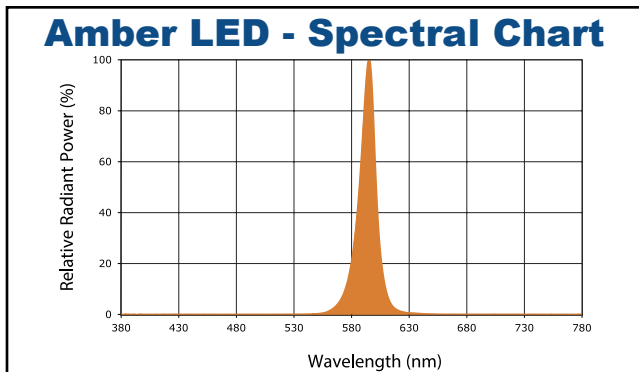

LL-ALAL-S-81-AMB-UNV-T5