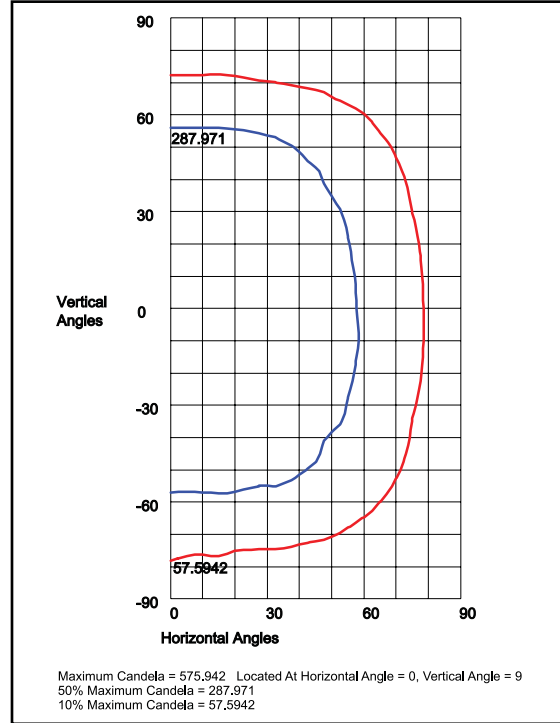

Photometric

LL-ALAL-S-37-AMB-UNV-T5