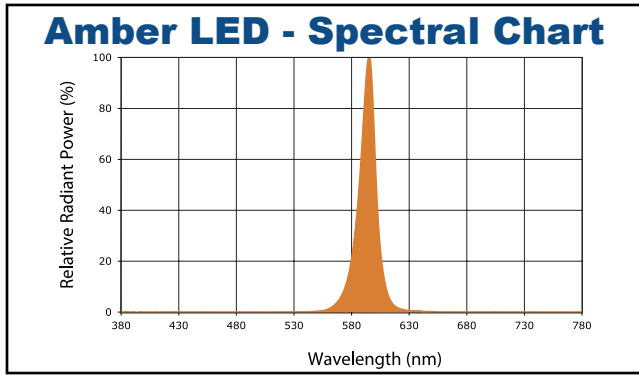

Photometric

LL-ALAL-S-37-AMB-UNV-T5