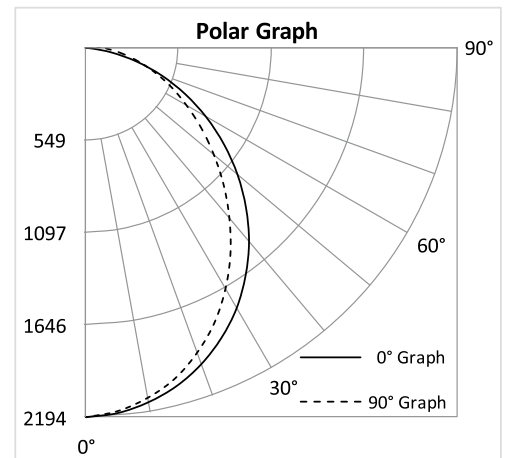

Photometric Data

LL-WAN Luminaire Details

Description:	Wrap Around Narrow
Total Lumens:	5,734
Input Wattage	47
Efficacy (lm/W)	123
Spacing Criterion (0-180°)	1.22
Spacing Criterion (90-270°)	1.14

Zonal Lumen Summary		
Zone	Lumens	% Fixt
0-20°	795	13.9%
0-30°	1667	29.1%
0-40°	2683	46.8%
20-50°	2897	50.5%
40-70°	2517	43.9%
0-60°	4560	79.5%
0-80°	5568	97.1%
0-90°	5694	99.3%
90-180°	40	0.7%
0-180°	5734	100%