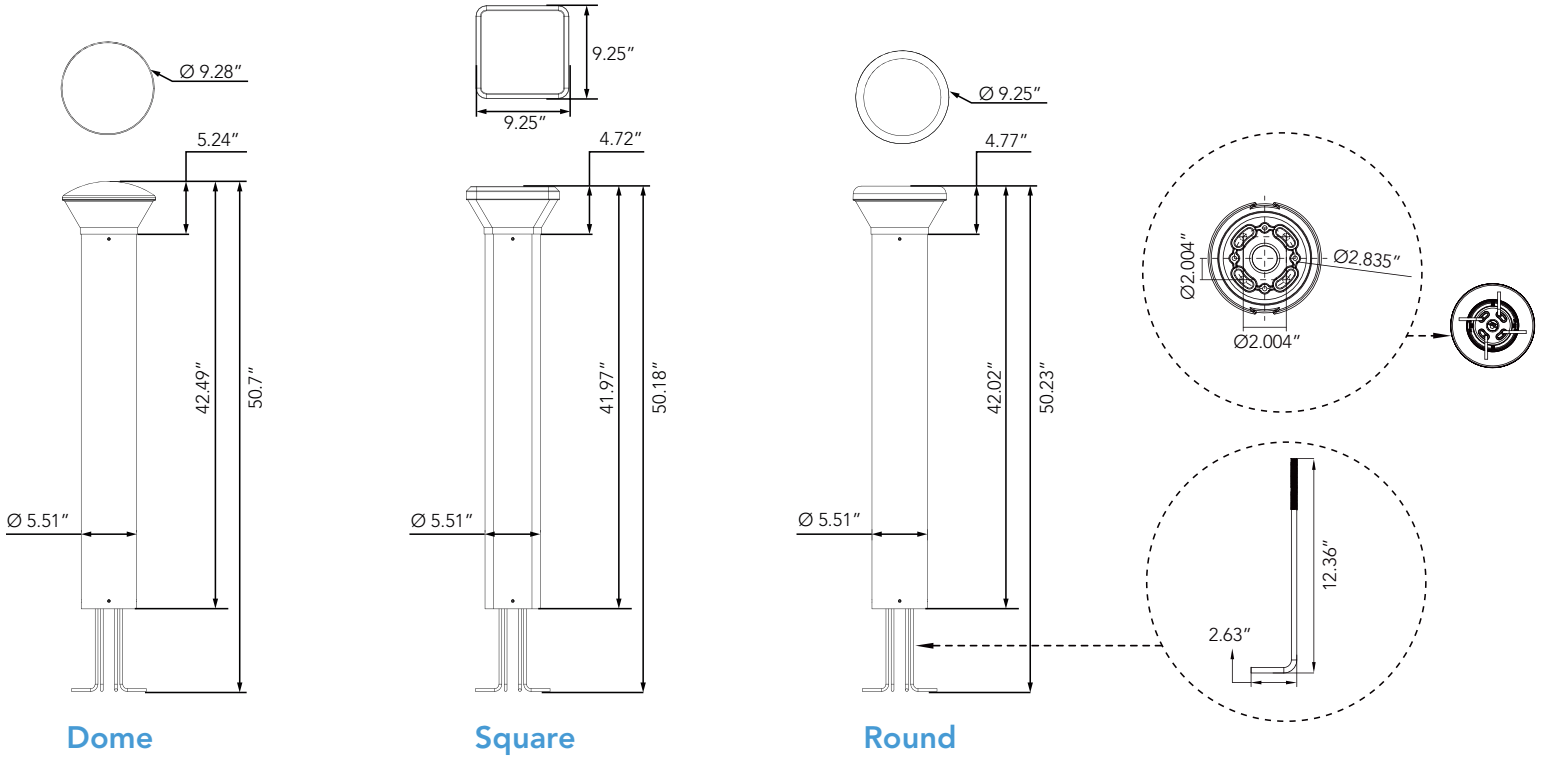

Applications include Security, Pathway, Perimeter, Pedestrian and Walkway lighting.

Fixture Information

Size:	10W/14W/19W/24W
Housing:	Die-cast Aluminum Housing
Finish:	Polyester powder coat
Color:	Standard: Bronze (BZ) Optional: Black(BK) White (WH) and Gray (GY)
Power Factor:	>.90
CRI:	>80
THD:	<20%
Operating Temperature:	-40°F to +113°F
Voltage:	Standard: 120-277V
Dimming:	Standard: 0-10V
Warranty:	10-Year Limited Warranty

T5 120D

Lifespan:

Up to 100,000 hours

Ratings & Certificates

cULus Listed for Wet Location
IP65
TAA Compliant

Dimensions

Item	Width	Height
LL-BOLA-D	9.28"	42.49"
LL-BOLA-S	9.25"	41.97"
LL-BOLA-R	9.25"	42.02"

Accessories (Optional)

BOLA-EM8	BOLA-EMC8	BOLA-BC-BZ

Accessories (Required)

BOLA-MTGKIT

Features

CCT AND WATTAGE SELECTABLE
This fixture has the function of adjusting the lumens output and color temperature on-site.