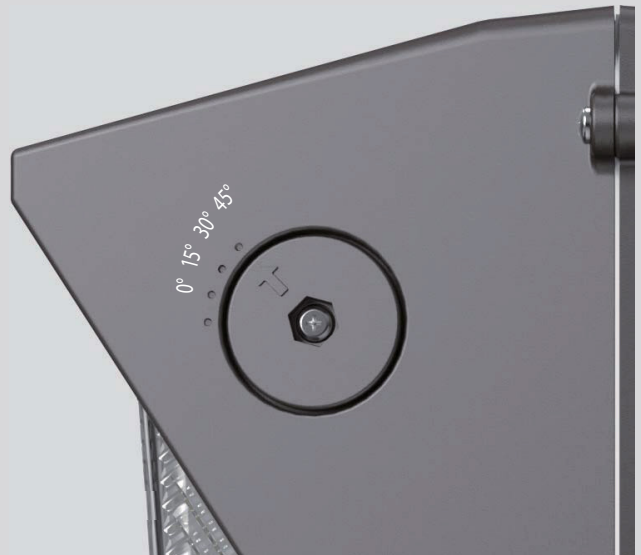

Features

CCT and Wattage

This fixture has the function of adjusting the lumens output and color temperature on-site.

SELECTABLE LUMENS

SELECTABLE CCT

Power adjustment range:
100%-80%-60%-40%

CCT selectable:
3000K, 4000K, 5000K

Plug and Play PIR Sensor (Optional)

Control the light throw with a spin of a dial

All WPL models include a powerful feature that can adjust the tilt of the light engine, enabling field adjustment of the degree of light thrown forward. Choose 0°, 15°, 30° or 45° to control where the light gets thrown.