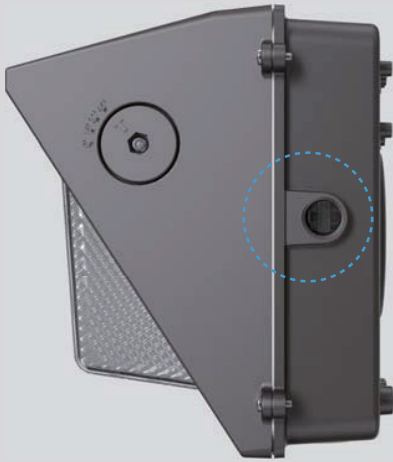

Features

CCT and Wattage

This fixture has the function of adjusting the lumens output and color temperature on-site.

SELECTABLE LUMENS

SELECTABLE CCT

Power adjustment range:
100%-80%-60%-40%

CCT selectable:
3000K, 4000K, 5000K

Plug and Play PIR Sensor (Optional)

Control the light throw with a spin of a dial

All WPL models include a powerful feature that can adjust the tilt of the light engine, enabling field adjustment of the degree of light thrown forward. Choose 0°, 15°, 30° or 45° to control where the light gets thrown.

Photocell Cap