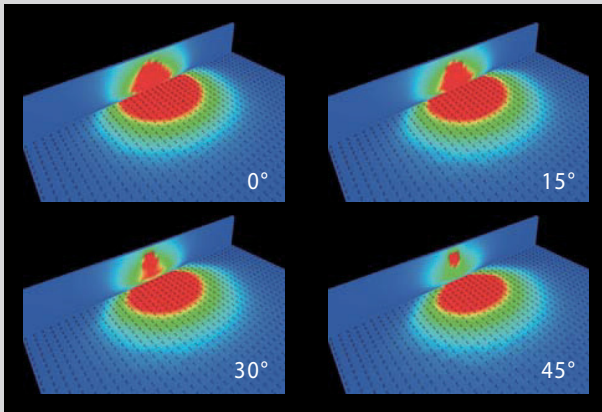

Item	Width	Length	Height
WPL	18"	9.25"	9.75"

CCT and Wattage Adjustable

LL-WPL @ 45 Degree Setting								
Switch Setting	System Watts	CRI	3000K		4000K		5000K	
			Lumens	LPW	Lumens	LPW	Lumens	LPW
100%	150W	80	20000 lms	133 lm/W	22000 lms	147 lm/W	21000 lms	140 lm/W
80%	120W	80	16500 lms	138 lm/W	18500 lms	154 lm/W	17500 lms	146 lm/W
60%	90W	80	13000 lms	144 lm/W	14500 lms	161 lm/W	13800 lms	153 lm/W
40%	60W	80	9000 lms	150 lm/W	10000 lms	167 lm/W	9600 lms	156 lm/W

Features

CCT and Wattage

This fixture has the function of adjusting the lumens output and color temperature on-site.

SELECTABLE LUMENS

SELECTABLE CCT

Power adjustment range:
100%-80%-60%-40%

CCT selectable:
3000K, 4000K, 5000K

Plug and Play PIR Sensor (Optional)

Control the light throw with a spin of a dial

All WPL models include a powerful feature that can adjust the tilt of the light engine, enabling field adjustment of the degree of light thrown forward. Choose 0°, 15°, 30° or 45° to control where the light gets thrown.