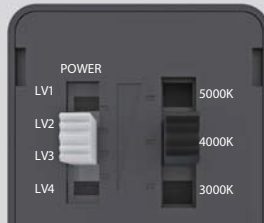

Item	Width	Length	Height
WPL	18"	9.25"	9.75"

CCT and Wattage Adjustable

LL-WPL @ 45 Degree Setting								
Switch Setting	System Watts	CRI	3000K		4000K		5000K	
			Lumens	LPW	Lumens	LPW	Lumens	LPW
100%	150W	80	20000 lms	133 lm/W	22000 lms	147 lm/W	21000 lms	140 lm/W
80%	120W	80	16500 lms	138 lm/W	18500 lms	154 lm/W	17500 lms	146 lm/W
60%	90W	80	13000 lms	144 lm/W	14500 lms	161 lm/W	13800 lms	153 lm/W
40%	60W	80	9000 lms	150 lm/W	10000 lms	167 lm/W	9600 lms	156 lm/W

Features

CCT and Wattage

This fixture has the function of adjusting the lumens output and color temperature on-site.

SELECTABLE LUMENS

SELECTABLE CCT

Power adjustment range:
100%-80%-60%-40%

CCT selectable:
3000K, 4000K, 5000K