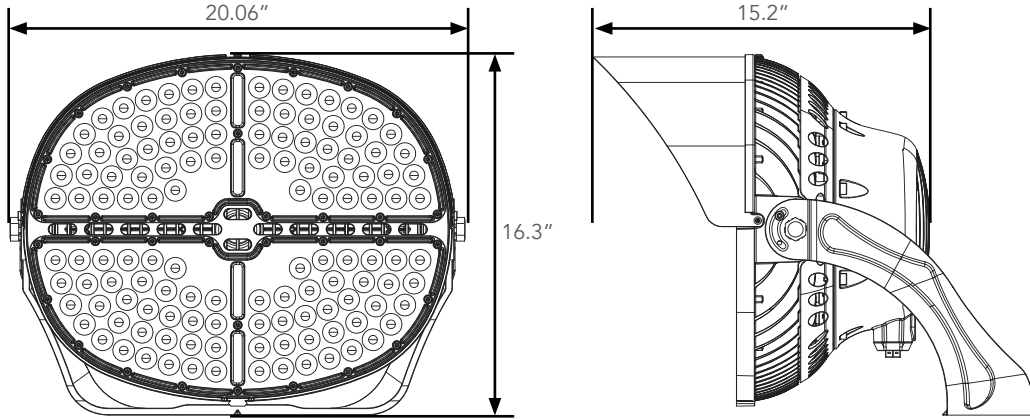

Fixture Information

Size:	350W/505W/600W
Housing:	Heavy Duty Die-cast Aluminum Housing
Finish:	Protective powdercoat
Color:	Standard: Black (BK) Custom Options Available
Mounting:	Standard: Heavy Duty Yoke Optional: Tenon Mount Adapter
LED Driver:	Ultra High Efficiency (Up to 95%) Isolated 0-10V/PWM/3-Timer-Modes Dimmable Always-on Auxiliary Power: 12Vdc Controls ready Input Surge Protection: DM 6kV, CM 10kV IP67 and UL Wet / Dry / Damp Location
Controls:	Wireless Network Lighting Controls
Voltage:	Standard: 120-277V Optional: 480V
Power Factor:	.90 or greater
CRI:	70
EPA:	2.11
Operating Temperature:	-40°F to 131°F
Warranty:	10-Year Limited Warranty

4H*4V

Lifespan:

Up to 100,000 running hours

Ratings & Certificates

UL Listed For Wet Location
DLC Qualified
IP65 rated
Title 24 Compliant
TAA Compliant

Dimension & Weight

Item	Width	Length	Height	Weight
Sports Lighter Premium	17.46"	23.80"	18.50	64 lbs