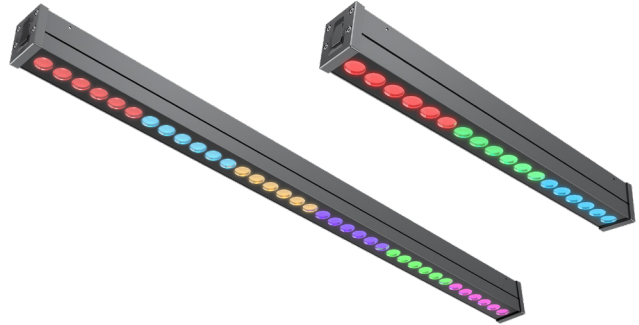

# LED Linear Wall Wash

## Description

The LITELUME™ LED Linear Wall Wash (LL-FL56) is used for landscape lighting, building facade, billboards, bridges and custom designs. The fixture provides single white, RGB and RGBW, as well as DALI dimming and DMX control functions to ensure normal use in various situations. Multiple beam angles, wattages and mounting options available.

## Fixture Information

Size:	18W/36W
Housing:	Aluminum Alloy
Finish:	Powder Coating
Color:	Black
Mounting:	Bracket Mount Ceiling Mount Suspended Mount
Lens:	Polycarbonate Optical Lens, Glass
Voltage:	Standard: 120-277V
Operating Temperature:	-20°C to + 45°C(-4°F to 113°F)
Power Factor:	>.9
CRI:	80
Surge Protector:	1kV line-line, 2kV line-earth
Dimming:	0-10V DMX
Warranty:	10-Years Warranty

### Dimensions

Item	Width	Length	Height
18W	4.76"	20.00"	3.11"
36W	4.76"	39.29"	3.11"