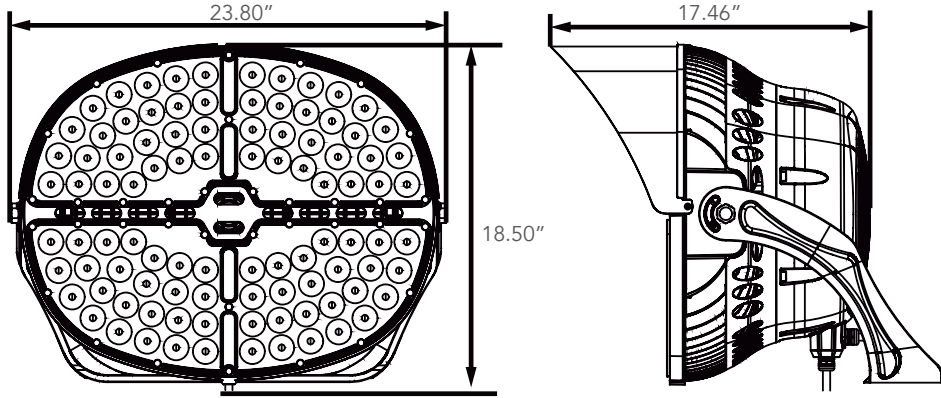

4H*4V
3H*3V

Lifespan:

Up to 100,000 running hours

Ratings & Certificates

UL Listed For Wet Location
DLC Qualified
IP65 rated
Title 24 Compliant
TAA Compliant

Dimension & Weight

Item	Width	Length	Height	Weight
Sports Lighter Premium	17.46"	23.80"	18.50"	64 lbs