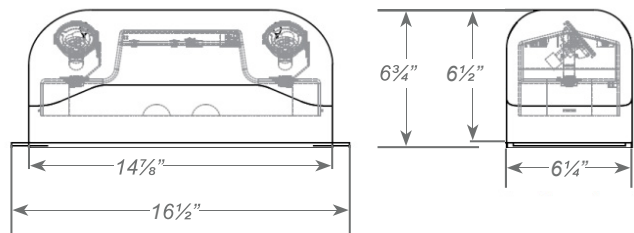

Dimensions:

Project Name	
Catalog #	
Job Type	
Prepared By	
Notes	

Fixture Ordering Information

Model	Voltage		Wattage		Housing Color		Housing Color	
LL-HLEMR16	6 12	6V 12V	15	15W	G	Gray	SDT CW TP	Self-Diagnostic Cold Weather Tamper-proof