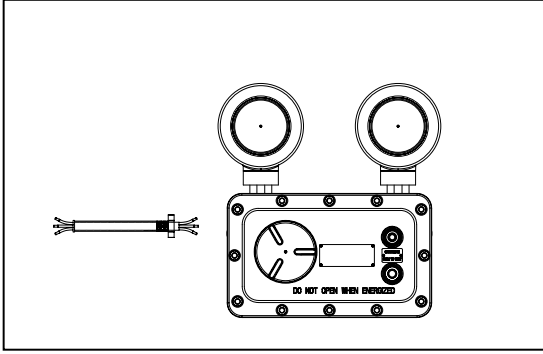

Emergency Light Small Explosion Proof

IP66

C1D1
HAZARDOUS

Description

The LITELUME™ Emergency Light Small Explosion Proof (LL-EMSEP) Class 1, Division 1 is built from A360 Aluminum with stainless steel. 2 x 12 piece 3030 spot LED's. Typical applications include marine, hazardous, industrial facilities, oil, gas, painting facilities, manufacturing, and auto service facilities.

Fixture Information

Size:	10W
Housing:	A360 Die-cast Aluminum
Finish:	Powder Coat Finish Over a Chromate Conversion Coating
Color:	Standard: Grey
Mounting:	Wall Mount or 3/4 NPT
Lens:	Clear Tempered Glass
Temperature:	-4°F to +140°F
Voltage:	Standard: 120-277V
3 Hour Emergency Operation	
Warranty:	7-Year Limited Warranty *3-Year Battery Warranty

Dimension

Item	Height	Width	Depth	Weight
EMSEP	12.6"	12"	6.5"	17.64 lbs

Wiring Diagram

Installation: Wall Mounting

1. Drill four holes as fig. 1, the distance as per 18.74" and 5.19"

2. Fix with four 5/16" expansion screws.

3. Remove the junction box cover (spiral cover) and insert the power cable into the junction box. Then connect the AC cable: black joins to L, white joins to N, green joins to grounding. Further, fill 16mm of chemical filler into the conduit and fix the conduit to the lamp body (it must be confirmed whether there are suitable gaskets before installation).