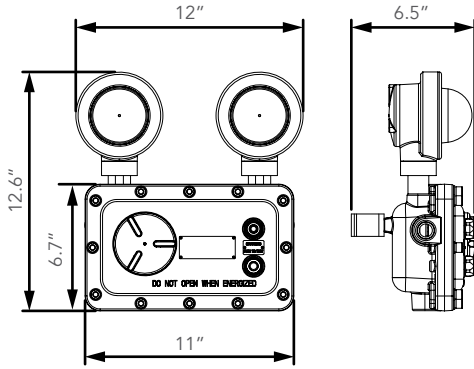

Fixture Information

Size:	10W
Housing:	A360 Die-cast Aluminum
Finish:	Powder Coat Finish Over a Chromate Conversion Coating
Color:	Standard: Grey
Mounting:	Wall Mount or 3/4 NPT
Lens:	Clear Tempered Glass
Temperature:	-4°F to +140°F
Voltage:	Standard: 120-277V
3 Hour Emergency Operation	
Warranty:	7-Year Limited Warranty *3-Year Battery Warranty

Dimension

Item	Height	Width	Depth	Weight
EMSEP	12.6"	12"	6.5"	17.64 lbs

Wiring Diagram

Installation: Wall Mounting

1. Drill four holes as fig. 1, the distance as per 18.74" and 5.19"

2. Fix with four 5/16" expansion screws.

3. Remove the junction box cover (spiral cover) and insert the power cable into the junction box. Then connect the AC cable: black joins to L, white joins to N, green joins to grounding. Further, fill 16mm of chemical filler into the conduit and fix the conduit to the lamp body (it must be confirmed whether there are suitable gaskets before installation).