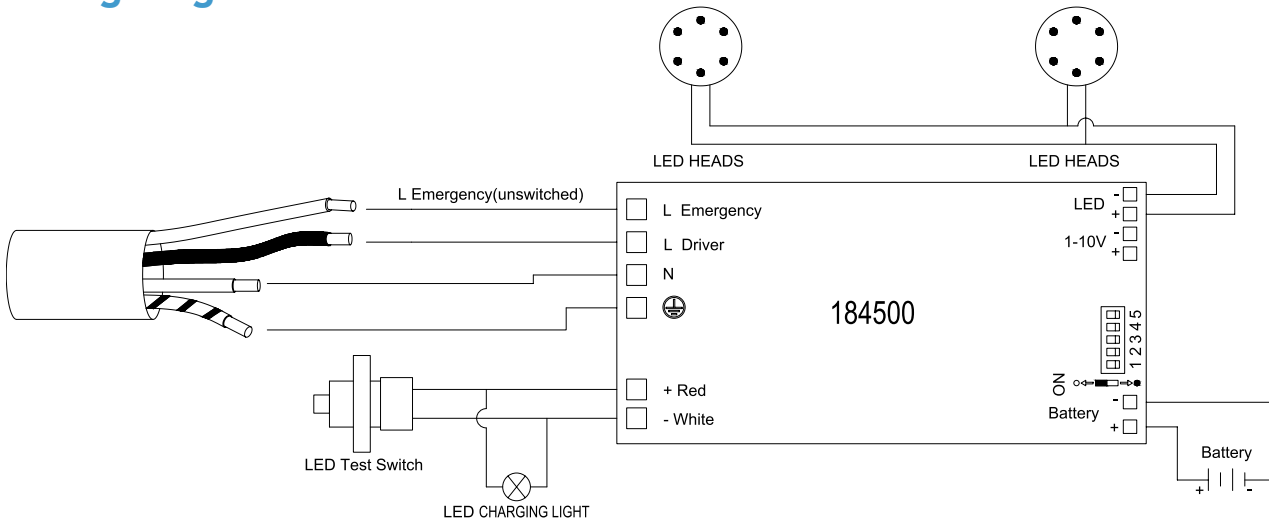

Emergency Light Small Explosion Proof

IP66

C1D1
HAZARDOUS

Description

The LITELUME™ Emergency Light Small Explosion Proof (LL-EMSEP) Class 1, Division 1 is built from A360 Aluminum with stainless steel. 2 x 12 piece 3030 spot LED's. Typical applications include marine, hazardous, industrial facilities, oil, gas, painting facilities, manufacturing, and auto service facilities.

Fixture Information

Size:	10W
Housing:	A360 Die-cast Aluminum
Finish:	Powder Coat Finish Over a Chromate Conversion Coating
Color:	Standard: Grey
Mounting:	Wall Mount or 3/4 NPT
Lens:	Clear Tempered Glass
Temperature:	-4°F to +140°F
Voltage:	Standard: 120-277V
3 Hour Emergency Operation	
Warranty:	7-Year Limited Warranty *3-Year Battery Warranty

50,000 hrs

Ratings & Certificates

Class I, Division 1, Groups C, D
 Class I, Division 2, Groups A, B, C, D
 IP66 / Wet Locations
 Class II, Division 1, Groups E, F, G
 Class II, Division 2, Groups F, G
 Class III
 UL 844 Hazardous Locations
 UL 924 Emergency Lighting
 UL 1598A Marine Outside Type
 UL 1598 Wet Locations
 UL 8750 LED Safety
 ETL
 NEMA 4X
 Impact level: IK10 (enclosure);
 IK08 (glass, with metal guard)

Dimension

Item	Height	Width	Depth	Weight
EMSEP	12.6"	12"	6.5"	17.64 lbs

Wiring Diagram

Installation: Wall Mounting

1. Drill four holes as fig. 1, the distance as per 18.74" and 5.19"

2. Fix with four 5/16" expansion screws.