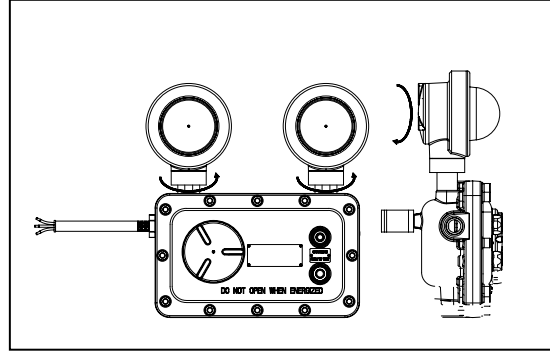

Emergency Light Small Explosion Proof

IP66

C1D1
HAZARDOUS

Description

The LITELUME™ Emergency Light Small Explosion Proof (LL-EMSEP) Class 1, Division 1 is built from A360 Aluminum with stainless steel. 2 x 12 piece 3030 spot LED's. Typical applications include marine, hazardous, industrial facilities, oil, gas, painting facilities, manufacturing, and auto service facilities.

Fixture Information

Size:	10W
Housing:	A360 Die-cast Aluminum
Finish:	Powder Coat Finish Over a Chromate Conversion Coating
Color:	Standard: Grey
Mounting:	Wall Mount or 3/4 NPT
Lens:	Clear Tempered Glass
Temperature:	-4°F to +140°F
Voltage:	Standard: 120-277V
3 Hour Emergency Operation	
Warranty:	7-Year Limited Warranty *3-Year Battery Warranty

Dimension

Item	Height	Width	Depth	Weight
EMSEP	12.6"	12"	6.5"	17.64 lbs

Wiring Diagram

Installation: Wall Mounting

1. Drill four holes as fig. 1, the distance as per 18.74" and 5.19"

2. Fix with four 5/16" expansion screws.

3. Remove the junction box cover (spiral cover) and insert the power cable into the junction box. Then connect the AC cable: black joins to L, white joins to N, green joins to grounding. Further, fill 16mm of chemical filler into the conduit and fix the conduit to the lamp body (it must be confirmed whether there are suitable gaskets before installation).