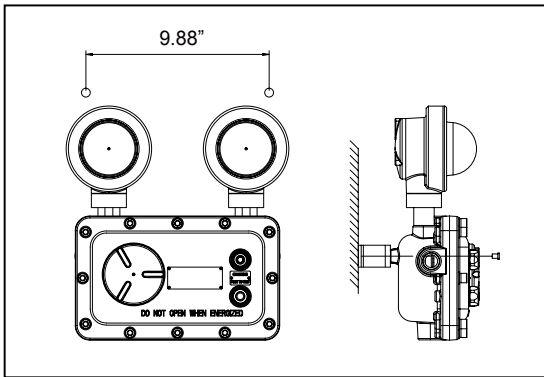

Fixture Information

Size:	10W
Housing:	A360 Die-cast Aluminum
Finish:	Powder Coat Finish Over a Chromate Conversion Coating
Color:	Standard: Grey
Mounting:	Wall Mount or 3/4 NPT
Lens:	Clear Tempered Glass
Temperature:	-4°F to +140°F
Voltage:	Standard: 120-277V
3 Hour Emergency Operation	
Warranty:	7-Year Limited Warranty *3-Year Battery Warranty

Dimension

Item	Height	Width	Depth	Weight
EMSEP	12.6"	12"	6.5"	17.64 lbs

Wiring Diagram

Installation: Wall Mounting

1. Drill four holes as fig. 1, the distance as per 18.74" and 5.19"

2. Fix with four 5/16" expansion screws.

3. Remove the junction box cover (spiral cover) and insert the power cable into the junction box. Then connect the AC cable: black joins to L, white joins to N, green joins to grounding. Further, fill 16mm of chemical filler into the conduit and fix the conduit to the lamp body (it must be confirmed whether there are suitable gaskets before installation).