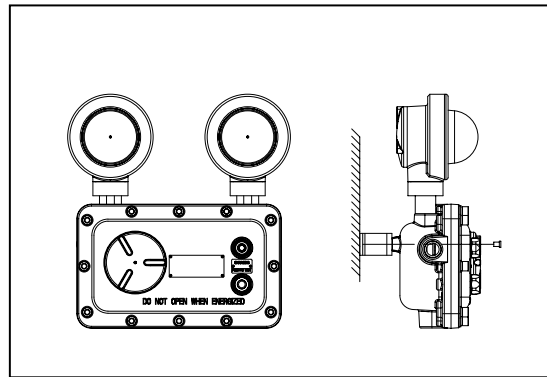

Emergency Light Small Explosion Proof

IP66

C1D1
HAZARDOUS

Description

The LITELUME™ Emergency Light Small Explosion Proof (LL-EMSEP) Class 1, Division 1 is built from A360 Aluminum with stainless steel. 2 x 12 piece 3030 spot LED's. Typical applications include marine, hazardous, industrial facilities, oil, gas, painting facilities, manufacturing, and auto service facilities.

Fixture Information

Size:	10W
Housing:	A360 Die-cast Aluminum
Finish:	Powder Coat Finish Over a Chromate Conversion Coating
Color:	Standard: Grey
Mounting:	Wall Mount or 3/4 NPT
Lens:	Clear Tempered Glass
Temperature:	-4°F to +140°F
Voltage:	Standard: 120-277V
3 Hour Emergency Operation	
Warranty:	7-Year Limited Warranty *3-Year Battery Warranty

Dimension

Item	Height	Width	Depth	Weight
EMSEP	12.6"	12"	6.5"	17.64 lbs

Wiring Diagram

Installation: Wall Mounting

1. Drill four holes as fig. 1, the distance as per 18.74" and 5.19"

2. Fix with four 5/16" expansion screws.

3. Remove the junction box cover (spiral cover) and insert the power cable into the junction box. Then connect the AC cable: black joins to L, white joins to N, green joins to grounding. Further, fill 16mm of chemical filler into the conduit and fix the conduit to the lamp body (it must be confirmed whether there are suitable gaskets before installation).