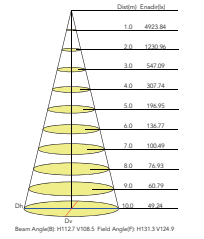

## Photometrics

### 65W

Luminous Intensity Distribution Curve

Illuminance at a Distance

### 85W

Luminous Intensity Distribution Curve

Illuminance at a Distance

### 105W

Luminous Intensity Distribution Curve

Illuminance at a Distance

<b>Project Name</b>	
<b>Catalog #</b>	
<b>Job Type</b>	
<b>Prepared By</b>	
<b>Notes</b>	