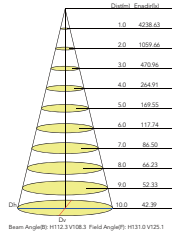

## Photometrics

### 65W

Luminous Intensity Distribution Curve

Illuminance at a Distance

### 85W

Luminous Intensity Distribution Curve

Illuminance at a Distance