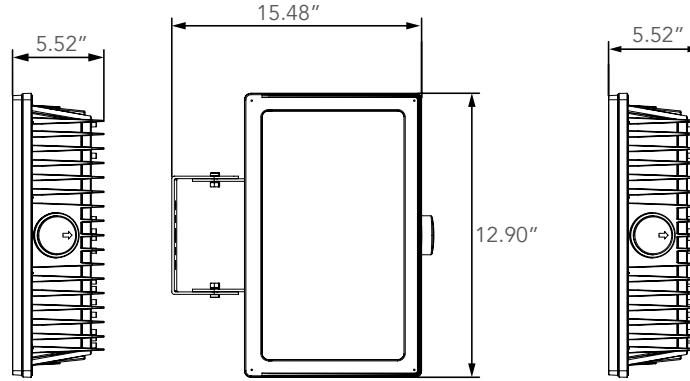

Trunnion Mount