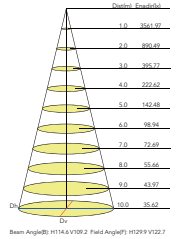

## Mounting Options

**Slip Fitter-** Die-cast aluminum slip-fitter mounts on 23/8" to 3" O.D. tenon easily.

**Trunnion Mount-** Die-cast aluminum trunnion is easily adapted to many surfaces and allows easy fixture aiming angles

## Photometrics

### 65W

Luminous Intensity Distribution Curve

Illuminance at a Distance