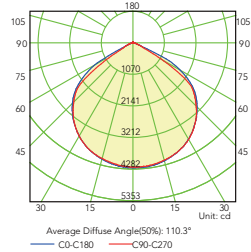

## Photometrics

### 65W

Luminous Intensity Distribution Curve

Illuminance at a Distance

### 85W

Luminous Intensity Distribution Curve

Illuminance at a Distance