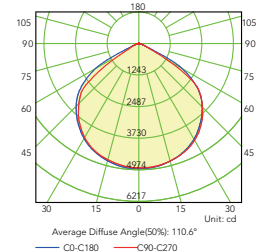

## Photometrics

### 65W

Luminous Intensity Distribution Curve

Illuminance at a Distance

### 85W

Luminous Intensity Distribution Curve

Illuminance at a Distance

### 105W

Luminous Intensity Distribution Curve

Illuminance at a Distance

<b>Project Name</b>	
<b>Catalog #</b>	
<b>Job Type</b>	
<b>Prepared By</b>	
<b>Notes</b>	