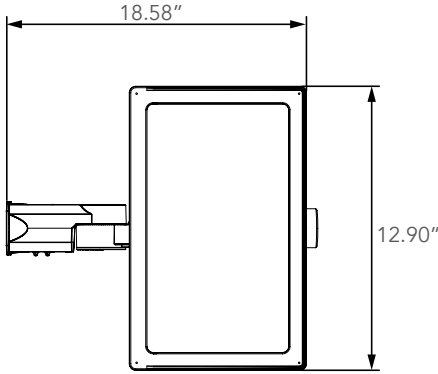

Dimension

Item	Width	Length	Height
Floodlight Large w Slip-fitter	5.52"	12.90"	18.58"
Floodlight Large w Trunnion Mount	5.52"	12.90"	15.48"

Slip Fitter