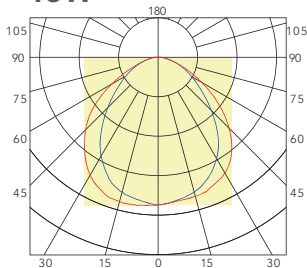

Photometrics

15W