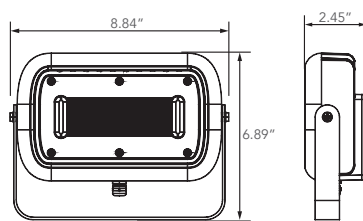

130°

Lifespan:

Features Philip Lumileds with up to 100,000 running hours

Ratings & Certificates

UL Listed For Wet Location
DLC Qualified
IP66 rated

Dimension

Item	Width	Length	Height	Weight
Floodlight Small (15W) w/ 1/2" Knuckle Mount	1.45"	4.72"	5.93"	0.939 lb
Floodlight Small (15W) w/ 1/2" Trunnion Mount	1.45"	5.36"	4.67"	1.069 lb
Floodlight Small (28W) w/ 1/2" Knuckle Mount	1.75"	7.08"	7.41"	1.887 lb
Floodlight Small (28W) w/ 1/2" Trunnion Mount	1.75"	7.72"	6.15"	2.061 lb
Floodlight Small (42W) w/ 1/2" Knuckle Mount	2.45"	8.26"	8.14"	3.893 lb
Floodlight Small (42W) w/ 1/2" Trunnion Mount	2.45"	8.84"	6.89"	4.123 lb

15W-Knuckle Mount

15W- Trunnion Mount

28W-Knuckle Mount

28W- Trunnion Mount

42W-Knuckle Mount

42W- Trunnion Mount

Mounting Options

1/2" Knuckle Mount- Die-cast aluminum knuckle provides flexibility in mounting from a variety of areas.