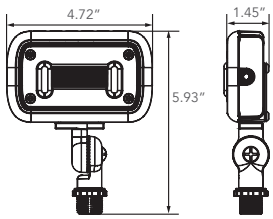

130°

Lifespan:

Features Philip Lumileds with up to 100,000 running hours

Ratings & Certificates

UL Listed For Wet Location
DLC Qualified
IP66 rated

Dimension

Item	Width	Length	Height	Weight
Floodlight Small (15W) w/ 1/2" Knuckle Mount	1.45"	4.72"	5.93"	0.939 lb
Floodlight Small (15W) w/ 1/2" Trunnion Mount	1.45"	5.36"	4.67"	1.069 lb
Floodlight Small (28W) w/ 1/2" Knuckle Mount	1.75"	7.08"	7.41"	1.887 lb
Floodlight Small (28W) w/ 1/2" Trunnion Mount	1.75"	7.72"	6.15"	2.061 lb
Floodlight Small (42W) w/ 1/2" Knuckle Mount	2.45"	8.26"	8.14"	3.893 lb
Floodlight Small (42W) w/ 1/2" Trunnion Mount	2.45"	8.84"	6.89"	4.123 lb

15W-Knuckle Mount

15W- Trunnion Mount

28W-Knuckle Mount

28W- Trunnion Mount

42W-Knuckle Mount

42W- Trunnion Mount

Mounting Options

1/2" Knuckle Mount- Die-cast aluminum knuckle provides flexibility in mounting from a variety of areas.