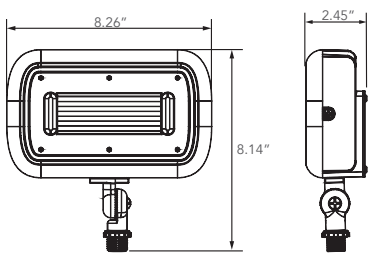

130°

Lifespan:

Features Philip Lumileds with up to 100,000 running hours

Ratings & Certificates

UL Listed For Wet Location
DLC Qualified
IP66 rated

Dimension

Item	Width	Length	Height	Weight
Floodlight Small (15W) w/ 1/2" Knuckle Mount	1.45"	4.72"	5.93"	0.939 lb
Floodlight Small (15W) w/ 1/2" Trunnion Mount	1.45"	5.36"	4.67"	1.069 lb
Floodlight Small (28W) w/ 1/2" Knuckle Mount	1.75"	7.08"	7.41"	1.887 lb
Floodlight Small (28W) w/ 1/2" Trunnion Mount	1.75"	7.72"	6.15"	2.061 lb
Floodlight Small (42W) w/ 1/2" Knuckle Mount	2.45"	8.26"	8.14"	3.893 lb
Floodlight Small (42W) w/ 1/2" Trunnion Mount	2.45"	8.84"	6.89"	4.123 lb

15W-Knuckle Mount

15W- Trunnion Mount

28W-Knuckle Mount

28W- Trunnion Mount

42W-Knuckle Mount

42W- Trunnion Mount

Mounting Options

1/2" Knuckle Mount- Die-cast aluminum knuckle provides flexibility in mounting from a variety of areas.

Trunnion Mount- Die-cast aluminum trunnion is easily adapted to many surfaces and allows easy fixture aiming angles.

Photometrics

15W

28W

42W

Project Name	
Catalog #	
Job Type	
Prepared By	
Notes	

Fixture Ordering Information