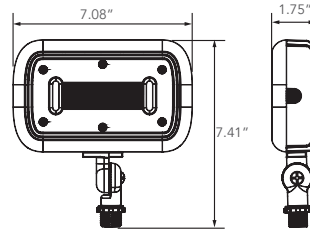

130°

Lifespan:

Features Philip Lumileds with up to 100,000 running hours

Ratings & Certificates

UL Listed For Wet Location
DLC Qualified
IP66 rated

Dimension

Item	Width	Length	Height	Weight
Floodlight Small (15W) w/ 1/2" Knuckle Mount	1.45"	4.72"	5.93"	0.939 lb
Floodlight Small (15W) w/ 1/2" Trunnion Mount	1.45"	5.36"	4.67"	1.069 lb
Floodlight Small (28W) w/ 1/2" Knuckle Mount	1.75"	7.08"	7.41"	1.887 lb
Floodlight Small (28W) w/ 1/2" Trunnion Mount	1.75"	7.72"	6.15"	2.061 lb
Floodlight Small (42W) w/ 1/2" Knuckle Mount	2.45"	8.26"	8.14"	3.893 lb
Floodlight Small (42W) w/ 1/2" Trunnion Mount	2.45"	8.84"	6.89"	4.123 lb

15W-Knuckle Mount

15W- Trunnion Mount

28W-Knuckle Mount

28W- Trunnion Mount

42W-Knuckle Mount

42W- Trunnion Mount

Mounting Options

1/2" Knuckle Mount- Die-cast aluminum knuckle provides flexibility in mounting from a variety of areas.