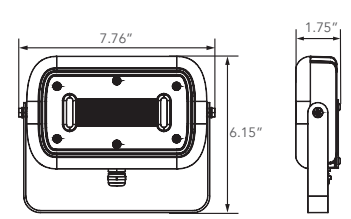

130°

Lifespan:

Features Philip Lumileds with up to 100,000 running hours

Ratings & Certificates

UL Listed For Wet Location
DLC Qualified
IP66 rated

Dimension

Item	Width	Length	Height	Weight
Floodlight Small (15W) w/ 1/2" Knuckle Mount	1.45"	4.72"	5.93"	0.939 lb
Floodlight Small (15W) w/ 1/2" Trunnion Mount	1.45"	5.36"	4.67"	1.069 lb
Floodlight Small (28W) w/ 1/2" Knuckle Mount	1.75"	7.08"	7.41"	1.887 lb
Floodlight Small (28W) w/ 1/2" Trunnion Mount	1.75"	7.72"	6.15"	2.061 lb
Floodlight Small (42W) w/ 1/2" Knuckle Mount	2.45"	8.26"	8.14"	3.893 lb
Floodlight Small (42W) w/ 1/2" Trunnion Mount	2.45"	8.84"	6.89"	4.123 lb

15W-Knuckle Mount

15W- Trunnion Mount

28W-Knuckle Mount

28W- Trunnion Mount

42W-Knuckle Mount

42W- Trunnion Mount

Mounting Options

1/2" Knuckle Mount- Die-cast aluminum knuckle provides flexibility in mounting from a variety of areas.