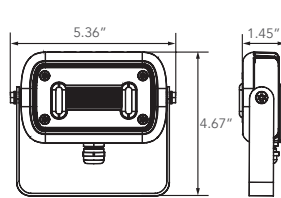

15W- Trunnion Mount