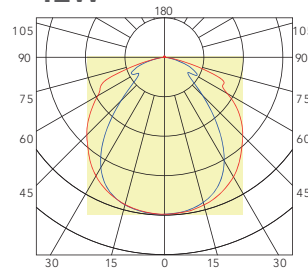

Dimension

Item	Width	Length	Height	Weight
Floodlight Small (15W) w/ 1/2" Knuckle Mount	1.45"	4.72"	5.93"	0.939 lb
Floodlight Small (15W) w/ 1/2" Trunnion Mount	1.45"	5.36"	4.67"	1.069 lb
Floodlight Small (28W) w/ 1/2" Knuckle Mount	1.75"	7.08"	7.41"	1.887 lb
Floodlight Small (28W) w/ 1/2" Trunnion Mount	1.75"	7.72"	6.15"	2.061 lb
Floodlight Small (42W) w/ 1/2" Knuckle Mount	2.45"	8.26"	8.14"	3.893 lb
Floodlight Small (42W) w/ 1/2" Trunnion Mount	2.45"	8.84"	6.89"	4.123 lb

Mounting Options

1/2" Knuckle Mount- Die-cast aluminum knuckle provides flexibility in mounting from a variety of areas.

Trunnion Mount- Die-cast aluminum trunnion is easily adapted to many surfaces and allows easy fixture aiming angles.

Photometrics

42W