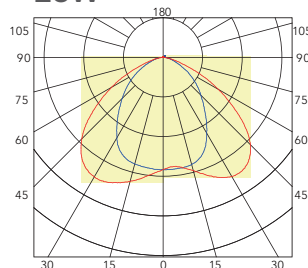

Dimension

Item	Width	Length	Height	Weight
Floodlight Small (15W) w/ 1/2" Knuckle Mount	1.45"	4.72"	5.93"	0.939 lb
Floodlight Small (15W) w/ 1/2" Trunnion Mount	1.45"	5.36"	4.67"	1.069 lb
Floodlight Small (28W) w/ 1/2" Knuckle Mount	1.75"	7.08"	7.41"	1.887 lb
Floodlight Small (28W) w/ 1/2" Trunnion Mount	1.75"	7.72"	6.15"	2.061 lb
Floodlight Small (42W) w/ 1/2" Knuckle Mount	2.45"	8.26"	8.14"	3.893 lb
Floodlight Small (42W) w/ 1/2" Trunnion Mount	2.45"	8.84"	6.89"	4.123 lb

Mounting Options

1/2" Knuckle Mount- Die-cast aluminum knuckle provides flexibility in mounting from a variety of areas.

Trunnion Mount- Die-cast aluminum trunnion is easily adapted to many surfaces and allows easy fixture aiming angles.

Photometrics

28W